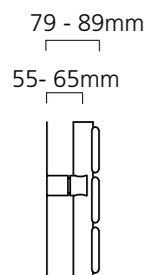

Sizes and Prices

Dimensions (mm)		Elements	Output Δt 50°C		Product Code	White Ex VAT	White Inc VAT	Colour Ex VAT	Colour Inc VAT
Height	Width		Watts	Btu's					
Horizontal - Single									
312	1020	4	340	1160	BEAUF311004SH	£168.00	£201.60	£265.00	£318.00
464	1020	6	501	1709	BEAUF461006SH	£202.00	£242.40	£305.00	£366.00
464	1220	6	600	2047	BEAUF461206SH	£219.00	£262.80	£333.00	£399.60
616	1020	8	659	2249	BEAUF611008SH	£244.00	£292.80	£371.00	£445.20
616	1220	8	789	2692	BEAUF611208SH	£266.00	£319.20	£416.00	£499.20
Horizontal - Double									
312	1020	8	567	1935	BEAUF311008DH	£274.00	£328.80	£409.00	£490.80
464	1020	12	793	2706	BEAUF461012DH	£356.00	£427.20	£482.00	£578.40
464	1220	12	948	3235	BEAUF461212DH	£391.00	£469.20	£524.00	£628.80
616	1020	16	1005	3429	BEAUF611016DH	£431.00	£517.20	£582.00	£698.40
616	1220	16	1202	4101	BEAUF611216DH	£470.00	£564.00	£648.00	£777.60

Pipe Centres and Technical Drawings

Single Horizontal

Single Horizontal
 Pipe centres left to right = Width less 58mm
 Pipe centres from wall = 55mm - 65mm
 Depth from wall = 79mm - 89mm

Double Horizontal

Double Horizontal
 Pipe centres left to right = Width less 58mm
 Pipe centres from wall = 67mm - 77mm
 Depth from wall = 91mm - 101mm

25 RAL colours available; delivery in up to 15 working days, see pages 10-11 for more information.

Sizes and Prices

Dimensions (mm)		Elements	Output Δt 50°C		Product Code	White Ex VAT	White Inc VAT	Colour Ex VAT	Colour Inc VAT
Height	Width		Watts	Btu's					
Vertical - Single									
1820	312	4	609	2078	BEAUF183104SV	£206.00	£247.20	£319.00	£382.80
1820	464	6	914	3119	BEAUF184606SV	£273.00	£327.60	£438.00	£525.60
1820	540	7	1066	3637	BEAUF185407SV	£289.00	£346.80	£486.00	£583.20
Vertical - Double									
1820	312	8	795	2713	BEAUF183108DV	£371.00	£445.20	£498.00	£597.60
1820	464	12	1192	4067	BEAUF184612DV	£488.00	£585.60	£676.00	£811.20
1820	540	14	1391	4746	BEAUF185414DV	£535.00	£642.00	£743.00	£891.60