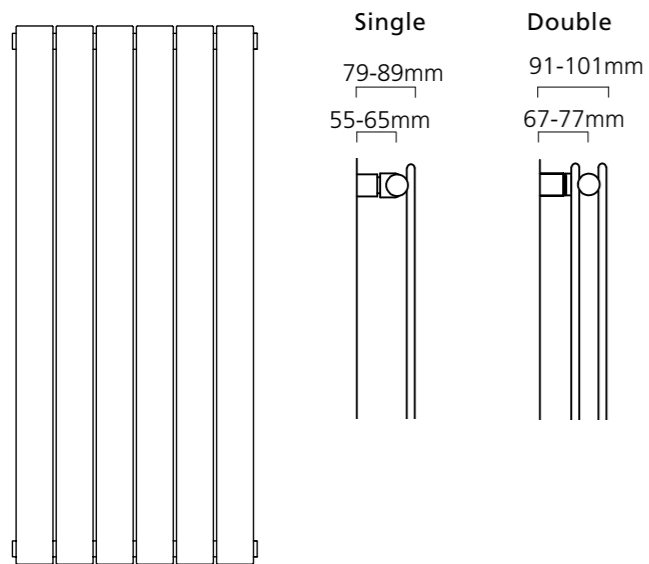

Pipe Centres and Technical Drawings

Single Vertical
Pipe centres left to right = Width plus valves
Pipe centres from wall = 55mm - 65mm
Depth from wall = 79mm - 89mm

Single Vertical
Pipe centres left to right = Width plus valves
Pipe centres from wall = 67mm - 77mm
Depth from wall = 91mm - 101mm