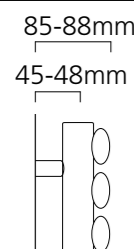

TALLIS Horizontal

- Italian design & manufacture, certified to EN442
- 50mm x 25mm Oval Tube Steel Radiator
- Available in Single & Double in 2 heights and 2 widths
- Matt White RAL 9016, RAL 9005 Black, Platinum plus 25 RAL colours
- Matt White, Black & Platinum delivered within 48-72 hours, 25 RAL colours delivered in up to 15 working days
- Vertical option available (see pages 36-37)

Sizes and Prices

Dimensions (mm)		Elements	Output Δt 50°C		Product Code	Price Ex VAT	Price Inc VAT
Height	Width		Watts	Btu's			
White Horizontal - Single							
480	1200	8	634	2163	TALL481208SHW	£211.00	£253.20
600	1000	10	673	2296	TALL601010SHW	£244.00	£292.80
600	1200	10	793	2706	TALL601210SHW	£262.00	£314.40
White Horizontal - Double							
480	1200	16	1006	3432	TALL481216DHW	£338.00	£405.60
600	1000	20	1048	3576	TALL601020DHW	£386.00	£463.20
600	1200	20	1257	4289	TALL601220DHW	£408.00	£489.60
Black & Platinum Horizontal - Single							
480	1200	8	634	2163	TALL481208SHB/P	£274.00	£328.80
600	1000	10	673	2296	TALL601010SHB/P	£317.00	£380.40
600	1200	10	793	2706	TALL601210SHB/P	£339.00	£406.80
Black & Platinum Horizontal - Double							
480	1200	16	1006	3432	TALL481216DHB/P	£440.00	£528.00
600	1000	20	1048	3576	TALL601020DHB/P	£501.00	£601.20
600	1200	20	1257	4289	TALL601220DHB/P	£530.00	£636.00
Colour Horizontal - Single							
480	1200	8	634	2163	TALL481208SHR	£346.00	£415.20
600	1000	10	673	2296	TALL601010SHR	£391.00	£469.20
600	1200	10	793	2706	TALL601210SHR	£430.00	£516.00
Colour Horizontal - Double							
480	1200	16	1006	3432	TALL481216DHR	£501.00	£601.20
600	1000	20	1048	3576	TALL601020DHR	£560.00	£672.00
600	1200	20	1257	4289	TALL601220DHR	£608.00	£729.60

Pipe Centres and Technical Drawings