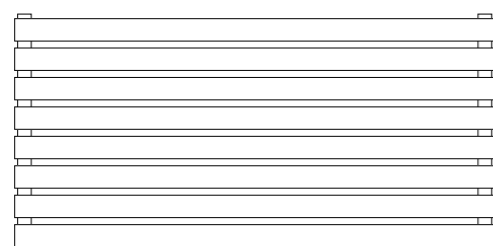

25 RAL colours available; delivery in up to 15 working days, see pages 10-11 for more information.