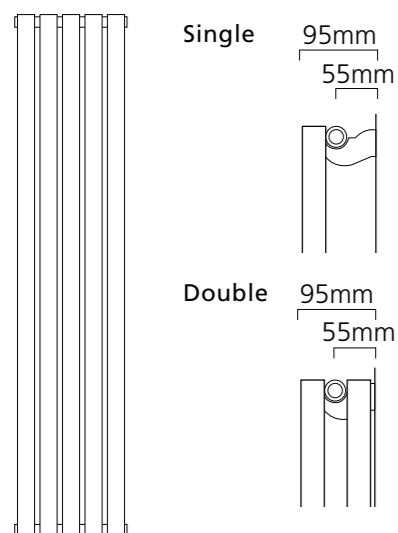

Double Horizontal
 Pipe centres left to right = Width less 34mm
 Pipe centres from wall = 87mm
 Depth from wall = 127mm

25 RAL colours available; delivery in up to 15 working days, see pages 10-11 for more information.

Sizes and Prices

Dimensions (mm)		Elements	Output Δt 50°C		Product Code	Price Ex VAT	Price Inc VAT
Height	Width		Watts	Btu's			
White Vertical - Single							
1800	300	5	621	2119	TALL183005SVW	£171.00	£205.20
	480	8	994	3392	TALL184808SVW	£234.00	£280.80
	600	10	1242	4238	TALL186010SVW	£292.00	£350.40
White Vertical - Double							
1800	300	10	940	3207	TALL183010DVW	£278.00	£333.60
	480	16	1504	5132	TALL184816DVW	£388.00	£465.60
	600	20	1880	6415	TALL186020DVW	£460.00	£552.00
Black & Platinum Vertical - Single							
1800	300	5	621	2119	TALL183005SVB/P	£223.00	£267.60
	480	8	994	3392	TALL184808SVB/P	£304.00	£364.80
	600	10	1242	4238	TALL186010SVB/P	£379.00	£454.80
Black & Platinum Vertical - Double							
1800	300	10	940	3207	TALL183010DVB/P	£361.00	£433.20
	480	16	1504	5132	TALL184816DVB/P	£503.00	£603.60
	600	20	1880	6415	TALL186020DVB/P	£597.00	£716.40
Colour Vertical - Single							
1800	300	5	621	2119	TALL183005SVR	£285.00	£342.00
	480	8	994	3392	TALL184808SVR	£406.00	£487.20
	600	10	1242	4238	TALL186010SVR	£511.00	£613.20
Colour Vertical - Double							
1800	300	10	940	3207	TALL183010DVR	£410.00	£492.00
	480	16	1504	5132	TALL184816DVR	£588.00	£705.60
	600	20	1880	6415	TALL186020DVR	£704.00	£844.80

Pipe Centres and Technical Drawings

Single & Double Vertical
 Pipe centres left to right = Width plus valves
 Pipe centres from wall = 55mm
 Depth from wall = 95mm

25 RAL colours available; delivery in up to 15 working days, see pages 10-11 for more information.