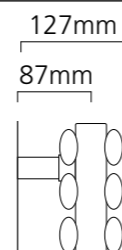

TALLIS Horizontal

- Italian design & manufacture, certified to EN442
- 50mm x 25mm Oval Tube Steel Radiator
- Available in Single & Double in 2 heights and 2 widths
- Matt White RAL 9016, RAL 9005 Black, Platinum plus 25 RAL colours
- Matt White, Black & Platinum delivered within 48-72 hours, 25 RAL colours delivered in up to 15 working days
- Vertical option available (see pages 36-37)

Sizes and Prices

Dimensions (mm)		Elements	Output Δt 50°C		Product Code	Price Ex VAT	Price Inc VAT
Height	Width		Watts	Btu's			
White Horizontal - Single							
480	1200	8	634	2163	TALL481208SHW	£211.00	£253.20
600	1000	10	673	2296	TALL601010SHW	£244.00	£292.80
600	1200	10	793	2706	TALL601210SHW	£262.00	£314.40
White Horizontal - Double							
480	1200	16	1006	3432	TALL481216DHW	£338.00	£405.60
600	1000	20	1048	3576	TALL601020DHW	£386.00	£463.20
600	1200	20	1257	4289	TALL601220DHW	£408.00	£489.60
Black & Platinum Horizontal - Single							
480	1200	8	634	2163	TALL481208SHB/P	£274.00	£328.80
600	1000	10	673	2296	TALL601010SHB/P	£317.00	£380.40
600	1200	10	793	2706	TALL601210SHB/P	£339.00	£406.80
Black & Platinum Horizontal - Double							
480	1200	16	1006	3432	TALL481216DHB/P	£440.00	£528.00
600	1000	20	1048	3576	TALL601020DHB/P	£501.00	£601.20
600	1200	20	1257	4289	TALL601220DHB/P	£530.00	£636.00
Colour Horizontal - Single							
480	1200	8	634	2163	TALL481208SHR	£346.00	£415.20
600	1000	10	673	2296	TALL601010SHR	£391.00	£469.20
600	1200	10	793	2706	TALL601210SHR	£430.00	£516.00
Colour Horizontal - Double							
480	1200	16	1006	3432	TALL481216DHR	£501.00	£601.20
600	1000	20	1048	3576	TALL601020DHR	£560.00	£672.00
600	1200	20	1257	4289	TALL601220DHR	£608.00	£729.60

Pipe Centres and Technical Drawings