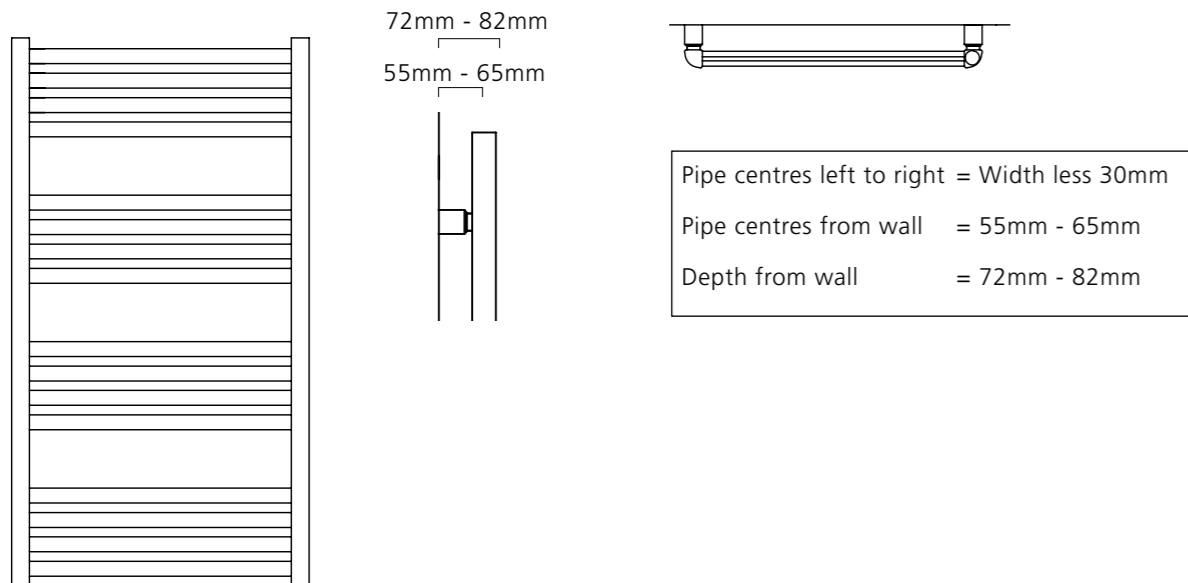

# WINSFORD Ladder Rail

- Italian design & manufacture, certified to EN442
- 25mm Steel Straight Cross Tubes
- Available in 3 heights and 1 width
- RAL 9016 White as standard plus 25 RAL colours (page 11)
- 25 RAL colours delivered in up to 15 working days
- Supplied with 4 Wall Brackets and 1 Manual Airvent

## Sizes and Prices

Dimensions (mm)		Cross Tubes	Output Δt 50°C		Product Code	White Ex VAT	White Inc VAT	Colour Ex VAT	Colour Inc VAT
Height	Width		Watts	Btu's					
677	500	12	304	1037	WINS675012	£59.00	£70.80	£143.00	£171.60
923	500	16	414	1413	WINS925016	£66.00	£79.20	£152.00	£182.40
1169	500	20	515	1757	WINS115020	£79.00	£94.80	£185.00	£222.00

## Pipe Centres and Technical Drawings

WINSFORD Ladder Rail in RAL 9007.

DARWIN Valves from £64.80 (p.62).

WINSFORD Ladder Rail 677mm x 500mm.

♦ WINSFORD Ladder Rail 1169mm x 500mm in RAL 7016 shown with LIVINGSTONE Valves.

25 RAL colours available; delivery in up to 15 working days, see pages 10-11 for more information.