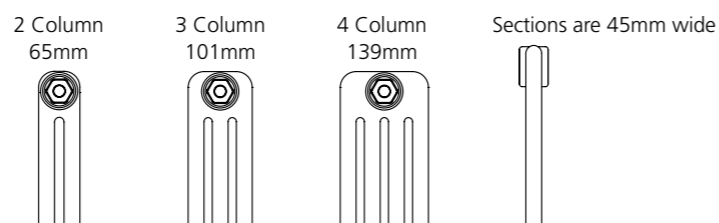

Optional Floor Mount

30mm
105mm
104mm

Alternative Mounting Options

Mounting Option	Slip on Feet	Floor Mount	Stud Wall Brackets		Solid Wall Bracket	
			4 Column (4 Brackets)	4 Column (6 Brackets)	4 Column (4 Brackets)	4 Column (6 Brackets)
Column	4 Column	4 Column	4 Column (4 Brackets)	4 Column (6 Brackets)	4 Column (4 Brackets)	4 Column (6 Brackets)
Product Code	CORNSOF04	CORNFM	CORNSTWB4C4	CORNSTWB4C6	CORNSOWB4C4	CORNSOWB4C6
White Ex VAT	£38.00	£21.00	£44.00	£66.00	£32.00	£48.00
White Inc VAT	£45.60	£25.20	£52.80	£79.20	£38.40	£57.60
Colour Ex VAT	£49.00	£33.00	£58.00	£86.00	£44.00	£66.00
Colour Inc VAT	£58.80	£39.60	£69.60	£103.20	£52.80	£79.20

Pipe Centres and Technical Drawings

Pipe centres left to right = Width of radiator plus valves
 Pipe centres from wall = 2 column = 62mm - 72mm
 (Based on adjustable wall ties) = 3 column = 80mm - 90mm
 = 4 column = 100mm - 110mm