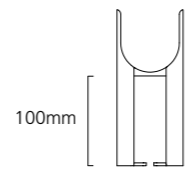

Optional Slip on Feet

Please Note: 2 Feet per radiator, 22 & 26 Section radiators require 3 feet.