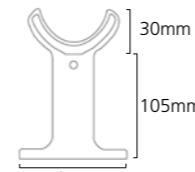

Optional Floor Mount

Alternative Mounting Options

Mounting Option	Slip on Feet	Floor Mount	Stud Wall Brackets		Solid Wall Bracket	
			3 Column (4 Brackets)	3 Column (6 Brackets)	3 Column (4 Brackets)	3 Column (6 Brackets)
Column	3 Column	3 Column	3 Column (4 Brackets)	3 Column (6 Brackets)	3 Column (4 Brackets)	3 Column (6 Brackets)
Product Code	CORNSOF03	CORNFM	CORNSTWB2&3C4	CORNSTWB2&3C6	CORNSOWB3C4	CORNSOWB3C6
White Ex VAT	£36.00	£21.00	£39.00	£59.00	£27.00	£40.00
White Inc VAT	£43.20	£25.20	£46.80	£70.80	£32.40	£48.00
Colour Ex VAT	£47.00	£33.00	£51.00	£77.00	£35.00	£54.00
Colour Inc VAT	£56.40	£39.60	£61.20	£92.40	£42.00	£64.80