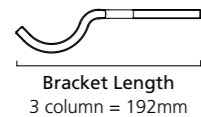

Optional Wall Brackets For Solid Walls