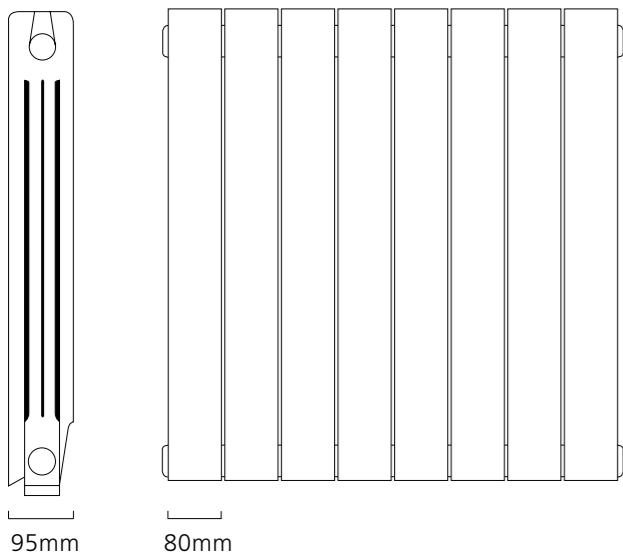

SAXON Horizontal

- Italian design & manufacture, certified to EN442
- Aluminium Radiator in set sizes; 3 heights, 5 widths
- Combines low water content with high thermal efficiency
- RAL 9010 White as standard plus 25 RAL colours (page 11)
- 25 RAL colours delivered in up to 15 working days
- Supplied with 4 Wall Brackets and 1 Manual Airvent

Sizes and Prices

Height	Dimensions (mm)		Sections	Output Δt 50°C		Product Code	White Ex VAT	White Inc VAT	Colour Ex VAT	Colour Inc VAT
	Width	Depth		Watts	Btu's					
440	420	95	5	470	1604	SAXO444205H	£122.00	£146.40	£189.00	£226.80
	660	95	8	752	2566	SAXO446608H	£167.00	£200.40	£275.00	£330.00
	820	95	10	940	3207	SAXO448210H	£207.00	£248.40	£344.00	£412.80
	980	95	12	1128	3849	SAXO449812H	£249.00	£298.80	£412.00	£494.40
	1140	95	14	1316	4490	SAXO441114H	£306.00	£367.20	£481.00	£577.20
590	420	95	5	615	2098	SAXO594205H	£125.00	£150.00	£195.00	£234.00
	660	95	8	984	3357	SAXO596608H	£168.00	£201.60	£280.00	£336.00
	820	95	10	1230	4197	SAXO598210H	£210.00	£252.00	£350.00	£420.00
	980	95	12	1476	5036	SAXO599812H	£250.00	£300.00	£420.00	£504.00
	1140	95	14	1722	5875	SAXO591114H	£315.00	£378.00	£490.00	£588.00
690	420	95	5	710	2423	SAXO694205H	£131.00	£157.20	£199.00	£238.80
	660	95	8	1136	3876	SAXO696608H	£176.00	£211.20	£290.00	£348.00
	820	95	10	1420	4845	SAXO698210H	£220.00	£264.00	£363.00	£435.60
	980	95	12	1704	5814	SAXO699812H	£265.00	£318.00	£435.00	£522.00
	1140	95	14	1988	6783	SAXO691114H	£328.00	£393.60	£508.00	£609.60

Please note widths include measurement for bushes.

Pipe Centres and Technical Drawings

Side Profile Front Profile

Pipe centres left to right = Width of radiator plus valves
 Pipe centres from wall = 70mm
 Depth from wall = 120mm

◆ SAXON Vertical 1846mm x 500mm shown with WELLINGTON TRV's.