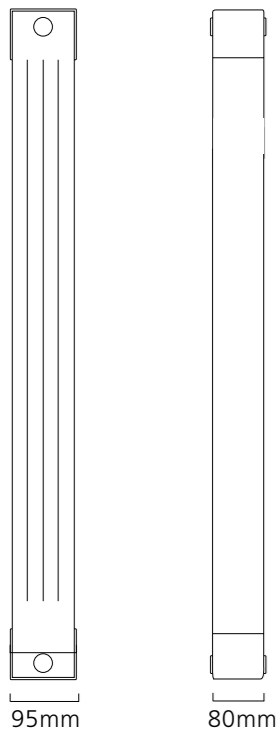

Sizes and Prices

Height	Dimensions (mm)		Sections	Output Δt 50°C		Product Code	White Ex VAT	White Inc VAT	Colour Ex VAT	Colour Inc VAT
	Width	Depth		Watts	Btu's					
1446	260	95	3	735	2508	SAXO142603V	£204.00	£244.80	£292.00	£350.40
	340	95	4	980	3344	SAXO143404V	£270.00	£324.00	£377.00	£452.40
	420	95	5	1225	4180	SAXO144205V	£338.00	£405.60	£471.00	£565.20
	500	95	6	1470	5016	SAXO145006V	£407.00	£488.40	£565.00	£678.00
1846	260	95	3	891	3040	SAXO182603V	£253.00	£303.60	£342.00	£410.40
	340	95	4	1188	4053	SAXO183404V	£334.00	£400.80	£456.00	£547.20
	420	95	5	1485	5067	SAXO184205V	£420.00	£504.00	£570.00	£684.00
	500	95	6	1782	6080	SAXO185006V	£503.00	£603.60	£684.00	£820.80

Please note widths include measurement for bushes.

Pipe Centres and Technical Drawings

Side Profile Front Profile

Pipe centres left to right = Width of radiator plus valves
 Pipe centres from wall = 70mm
 Depth from wall = 120mm