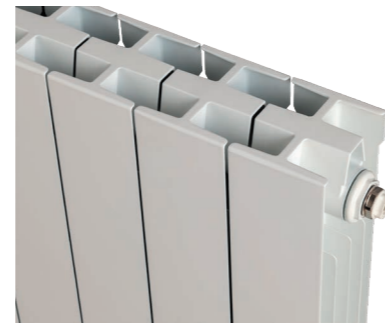

SAXON Horizontal New Lower Prices

- Italian design & manufacture, aluminium radiator
- Combines low water content with high thermal efficiency
- Standard white RAL 9010 delivered in 48-72 hours
- 23 RAL colours, 10 special finishes, up to 8 working days (pg.12-13)

Sizes and Prices

Please add 10% to the RAL colour price to work out your special finish price.

Dimensions (mm)			Sections	Output Δt 50°C		Product Code	White Ex VAT	White Inc VAT	RAL Colour Ex VAT	RAL Colour Inc VAT	White +Valves Ex VAT	White +Valves Inc VAT	RAL Colour +Valves Ex VAT	RAL Colour +Valves Inc VAT
Height	Width	Depth		Watts	Btu's									
440	420	95	5	470	1604	SAXO444205H	£184.00	£220.80	£274.00	£328.80	£252.00	£302.40	£342.00	£410.40
	660	95	8	752	2566	SAXO446608H	£250.00	£300.00	£397.00	£476.40	£318.00	£381.60	£465.00	£558.00
	820	95	10	940	3207	SAXO448210H	£312.00	£374.40	£497.00	£596.40	£380.00	£456.00	£565.00	£678.00
	980	95	12	1128	3849	SAXO449812H	£372.00	£446.40	£594.00	£712.80	£440.00	£528.00	£662.00	£794.40
	1140	95	14	1316	4490	SAXO441114H	£460.00	£552.00	£694.00	£832.80	£528.00	£633.60	£762.00	£914.40
590	420	95	5	615	2098	SAXO594205H	£188.00	£225.60	£282.00	£338.40	£256.00	£307.20	£350.00	£420.00
	660	95	8	984	3357	SAXO596608H	£251.00	£301.20	£405.00	£486.00	£319.00	£382.80	£473.00	£567.60
	820	95	10	1230	4197	SAXO598210H	£315.00	£378.00	£504.00	£604.80	£383.00	£459.60	£572.00	£686.40
	980	95	12	1476	5036	SAXO599812H	£374.00	£448.80	£608.00	£729.60	£442.00	£530.40	£676.00	£811.20
	1140	95	14	1722	5875	SAXO591114H	£471.00	£565.20	£710.00	£852.00	£539.00	£646.80	£778.00	£933.60
690	420	95	5	710	2423	SAXO694205H	£197.00	£236.40	£287.00	£344.40	£265.00	£318.00	£355.00	£426.00
	660	95	8	1136	3876	SAXO696608H	£263.00	£315.60	£419.00	£502.80	£331.00	£397.20	£487.00	£584.40
	820	95	10	1420	4845	SAXO698210H	£331.00	£397.20	£525.00	£630.00	£399.00	£478.80	£593.00	£711.60
	980	95	12	1704	5814	SAXO699812H	£398.00	£477.60	£629.00	£754.80	£466.00	£559.20	£697.00	£836.40
	1140	95	14	1988	6783	SAXO691114H	£493.00	£591.60	£732.00	£878.40	£561.00	£673.20	£800.00	£960.00

Please note widths include measurement for bushes.

*+Valves Prices include a choice of either Chrome or White, angled KINGSTON TRVs, (if you require straight valves please specify).