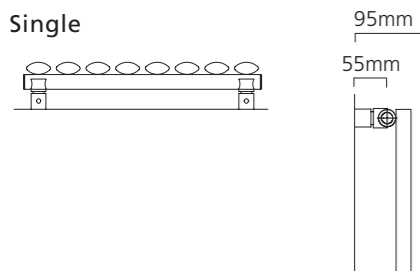

Pipe Centres and Technical Drawings

Single

Single Vertical
Pipe centres left to right = Width plus valves
Pipe centres from wall = 55mm
Depth from wall = 95mm