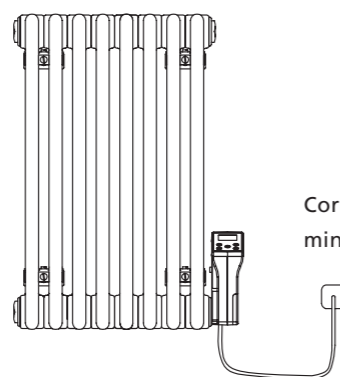

Technical Drawings

Cornel Electric radiators must be hung a minimum of 150mm off the floor.

- IP24
- 8 operating modes: weekly program, 3 integrated pre-set timed programs, pilot-wire facility, comfort, night and antifreeze
- Open Window Function
- 2-Year Guarantee on the element