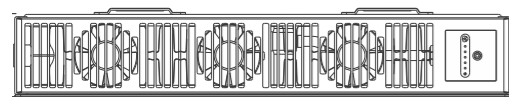

Sizes and Prices

Flow in	Dimensions (mm)			Product Code	White Ex VAT	White Inc VAT	White +Valves Ex VAT	White +Valves Inc VAT
	Height	Width	Depth					
Right	624	600	102	FARER626022	£559.00	£670.80	£627.00	£752.40
		800	102	FARER628022	£655.00	£786.00	£723.00	£867.60
		1000	102	FARER621022 ♦	£751.00	£901.20	£819.00	£982.80
		1200	102	FARER621222	£847.00	£1,016.40	£915.00	£1,098.00
Left	624	600	102	FAREL626022	£559.00	£670.80	£627.00	£752.40
		800	102	FAREL628022	£655.00	£786.00	£723.00	£867.60
		1000	102	FAREL621022	£751.00	£901.20	£819.00	£982.80
		1200	102	FAREL621222	£847.00	£1,016.40	£915.00	£1,098.00

Provided with:
1 x transformer plug with 1.2m wire
Input: 100-240VAC 0.3A 50/60Hz
Output: 12VDC, 2A

+Valves Prices include White, angled KINGSTON TRVs, (if you require straight valves please specify).

Top View