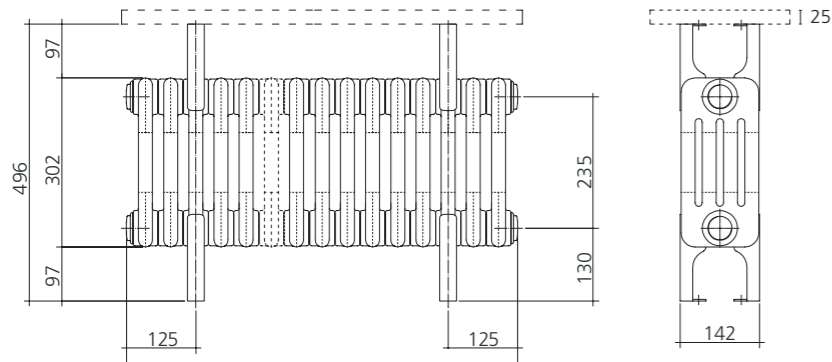

Widths include measurement for bushes. Please note due to manufacturing tolerances widths shown may vary by +/- 2mm.

*+Valves Prices include a choice of either Chrome or White, angled KINGSTON TRVs, (if you require straight valves please specify).

Please note:
All radiators will be supplied with the correct number of feet.

Pipe centres = width of radiator + valves

Bench Seat Sizes & Prices

Bench seats are made from fir wood.

Seat Length (mm)	Recommended for use with (mm)	Product Code	Price Ex VAT	Price Inc VAT
650	476 wide	BENCHSEAT650	£257.00	£308.40
815	566, 611, and 656 wide	BENCHSEAT815	£313.00	£375.60
1015	701 wide	BENCHSEAT1015	£347.00	£416.40
1350	881, 926, 1016, and 1061 wide	BENCHSEAT1350	£364.00	£436.80
1650	1151 wide	BENCHSEAT1650	£394.00	£472.80
1950	1511 and 1601 wide	BENCHSEAT1950	£415.00	£498.00
2150	1781 and 1871 wide	BENCHSEAT2150	£454.00	£544.80
2650	2231 wide	BENCHSEAT2650	£559.00	£670.80