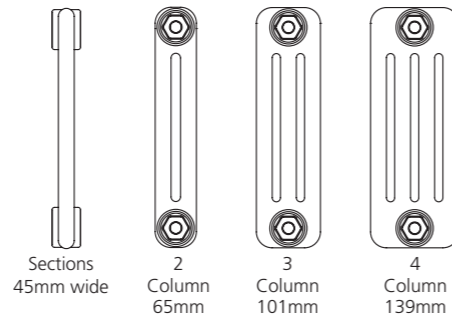

**Optional Floor Mounts**  
(adds 105mm to the overall height)

**Optional Stud Wall Brackets**  
(minimum height from floor = 100mm)

Pipe centres from wall  
2 & 3 Column = 70mm - 80mm  
4 Column = 95mm - 130mm

Widths include measurement for bushes. Please note due to manufacturing tolerances widths shown may vary by +/- 2mm.

\*+Valves Prices include Nickel KINGSTON TRVs (angled as standard), please specify if you require straight at time of order.

Pipe centres left to right

= width of radiator plus valves

Pipe centres from wall

(Based on adjustable wall ties)

= 2 column = 64mm - 74mm

= 3 column = 82mm - 92mm

= 4 column = 102mm - 112mm

Horizontal