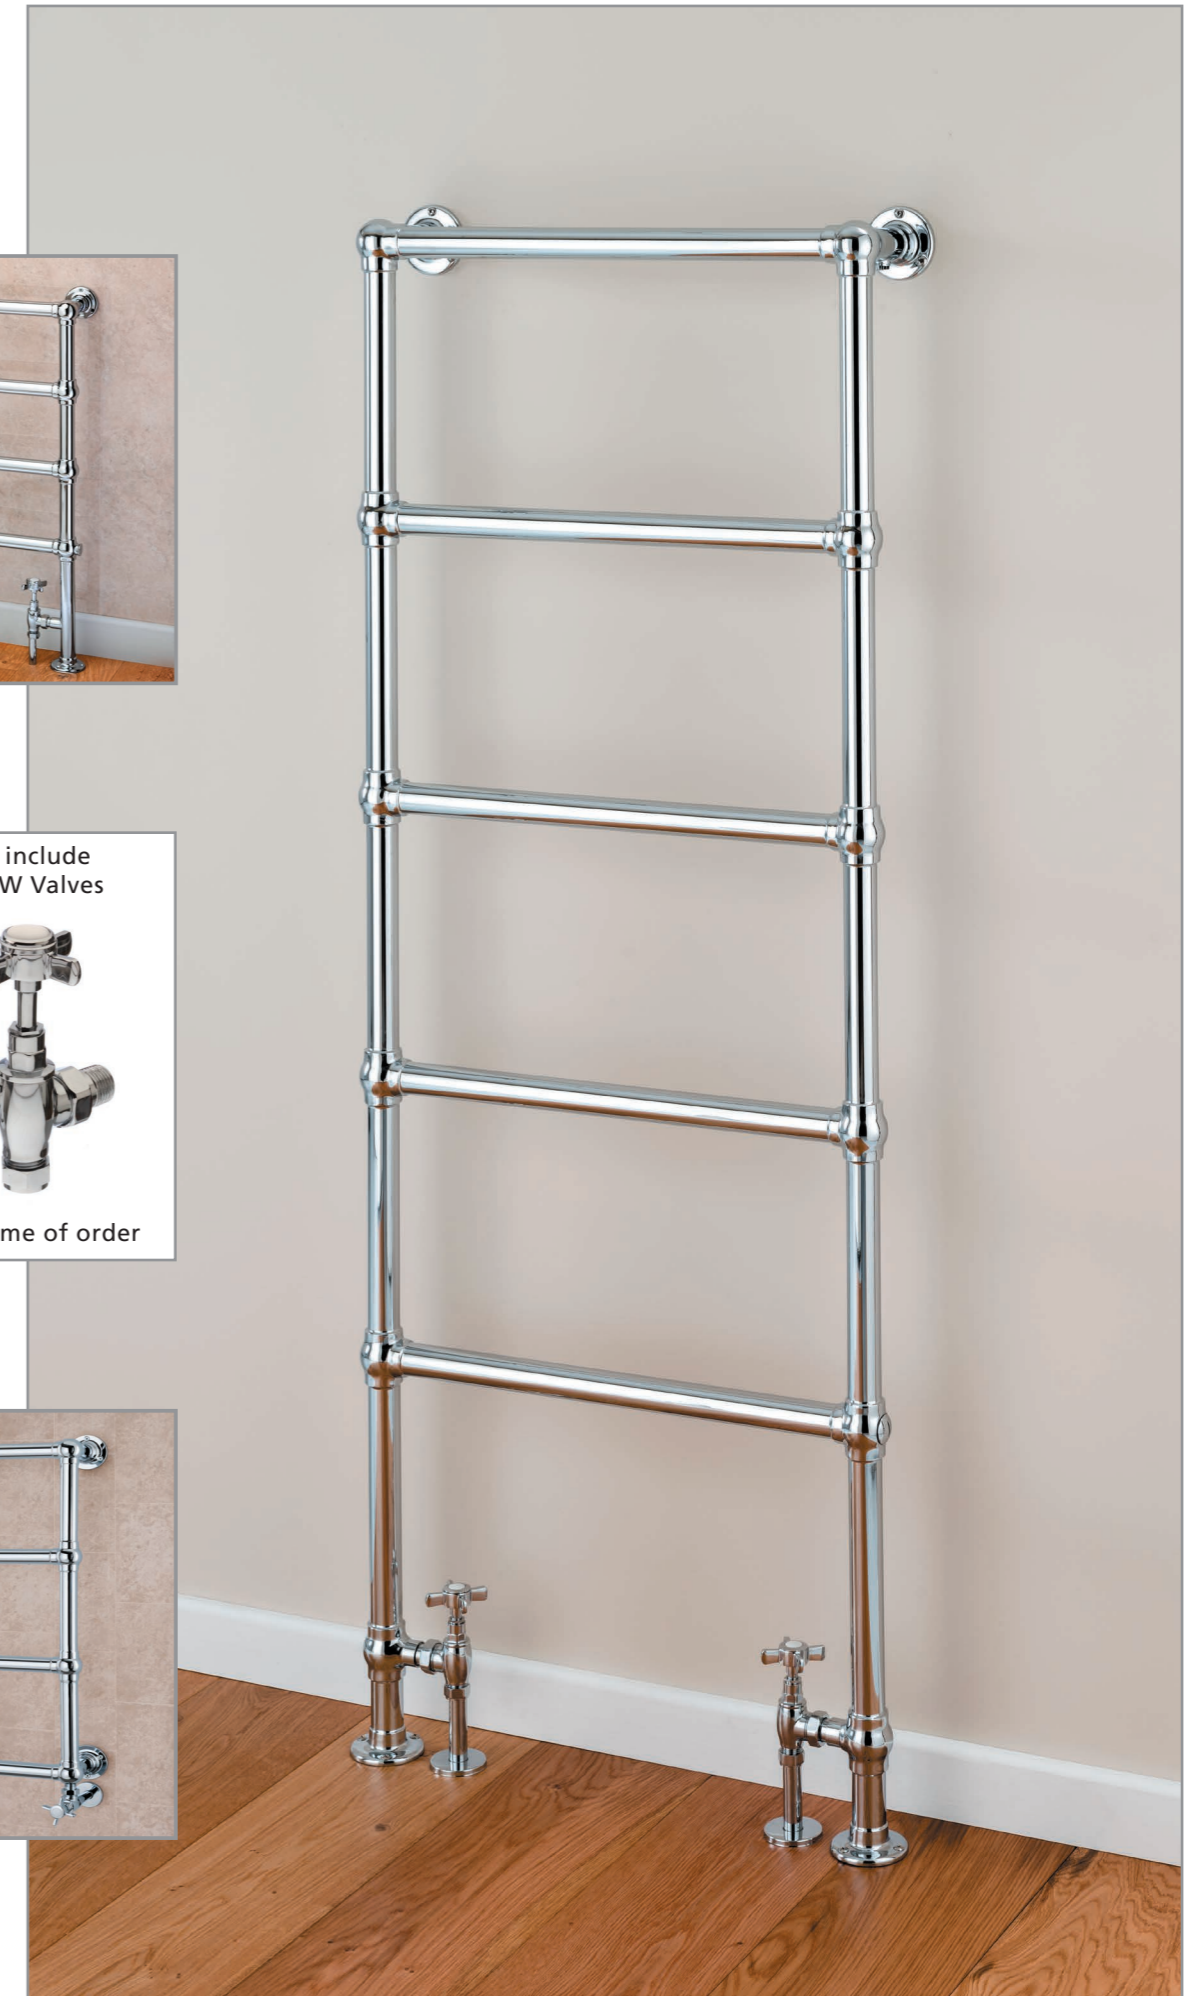

### Floor Standing 1548mm high

Floor Standing option

+Valves Prices include Chrome WILLOW Valves

Please specify at time of order

Wall Mounted option

◆ CLEVES Floor Standing 1548mm x 598mm shown with WILLOW Valves.