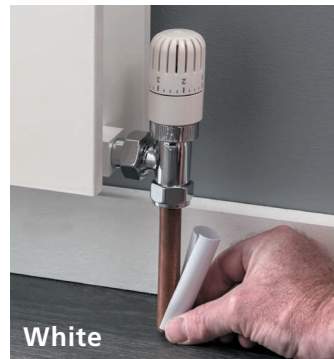

RADSNAPS

Plastic pipe covers; cut to size and clip on.

White