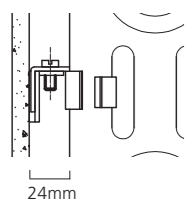

Universal Wall Brackets (Supplied as standard)

Optional slip on feet kits

(2 feet per radiator up to 18 sections, 22 & 26 sections require 4 feet).

Description	Kit Quantity	Product Code	Lacquer Ex VAT	Lacquer Inc VAT
2, 3, & 4 Column	2	CORNSOF2L	£106.00	£127.20
	4	CORNSOF4L	£212.00	£254.40