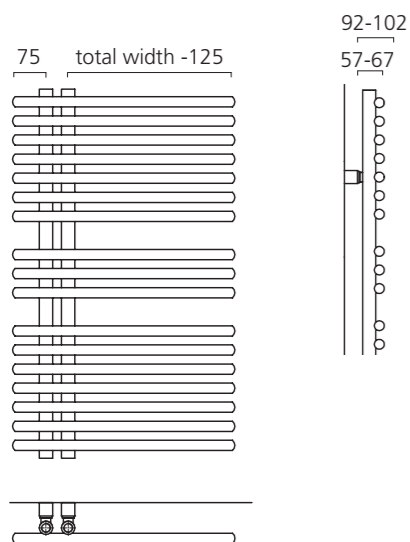

CHAUCER

Side Rail

- Italian design & manufacture, steel towel rail
- Side loading towel rail with 23mm round tubes
- +Valves prices include Chrome DRAKE valves*
- White RAL 9016 delivered as standard in 48-72 hours
- Optional next-day delivery available (pg.2)
- 23 RAL colours, 10 special finishes, up to 8 working days (pg.12-13)
- Dual fuel available, please specify at time of order

Pipe Centres and Technical Drawings

The Chaucer Side Rail can be hung left or right-handed.

Pipe centres left to right = 50mm
Pipe centres from wall = 57mm - 67mm
Depth from wall = 92mm - 102mm