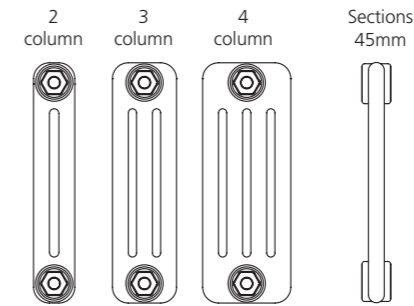

BORE CENTRES

Bore centres = height less 65mm

Bore centres from base = 32.5mm

CORNEL 4 column 1800mm x 431mm in special finish Matt White with optional slip on welded feet & White KINGSTON TRVs & matching pipe covers & shrouds.