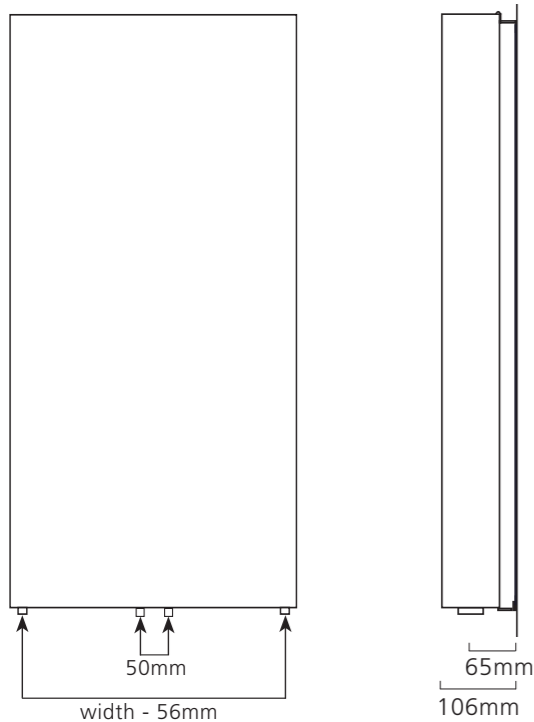

Pipe Centres and Technical Drawings

Type 21 (P+) Profile

Double steel panels (one front, one back) with a single convector.

Pipe centres left to right	=	width minus 56mm or 50mm
Pipe centres from wall	=	65mm
Depth from wall	=	106mm

© FARADAY is a registered trademark of IRSAP UK Limited.