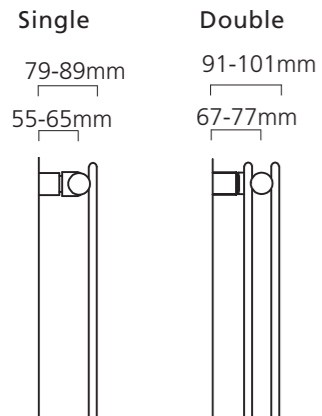

Pipe Centres & Technical Drawings