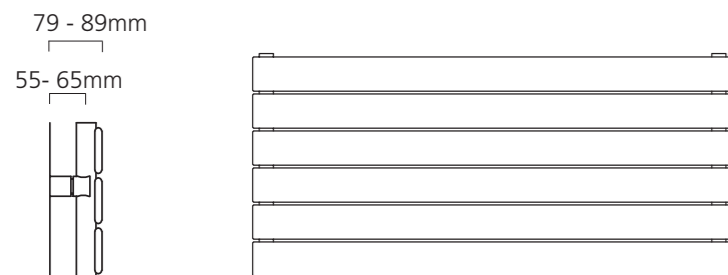

◆ BEAUFORT Double Horizontal 464mm x 1020mm shown in White RAL 9016 with White KINGSTON TRVs.