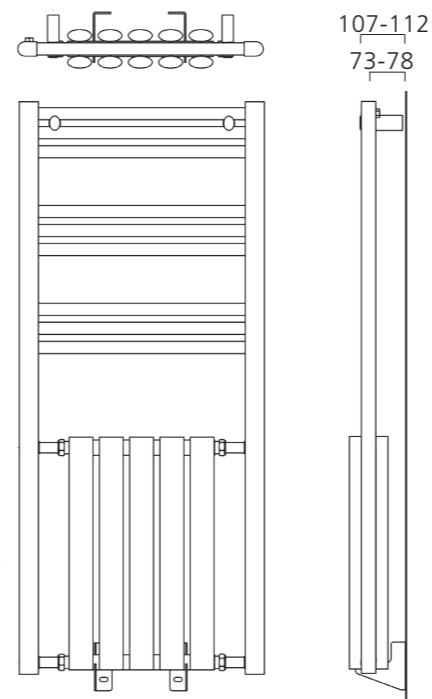

Pipe Centres and Technical Drawings

Pipe centres left to right = width less 36mm
Pipe centres from wall = 73mm - 78mm
Depth from wall = 107mm - 112mm