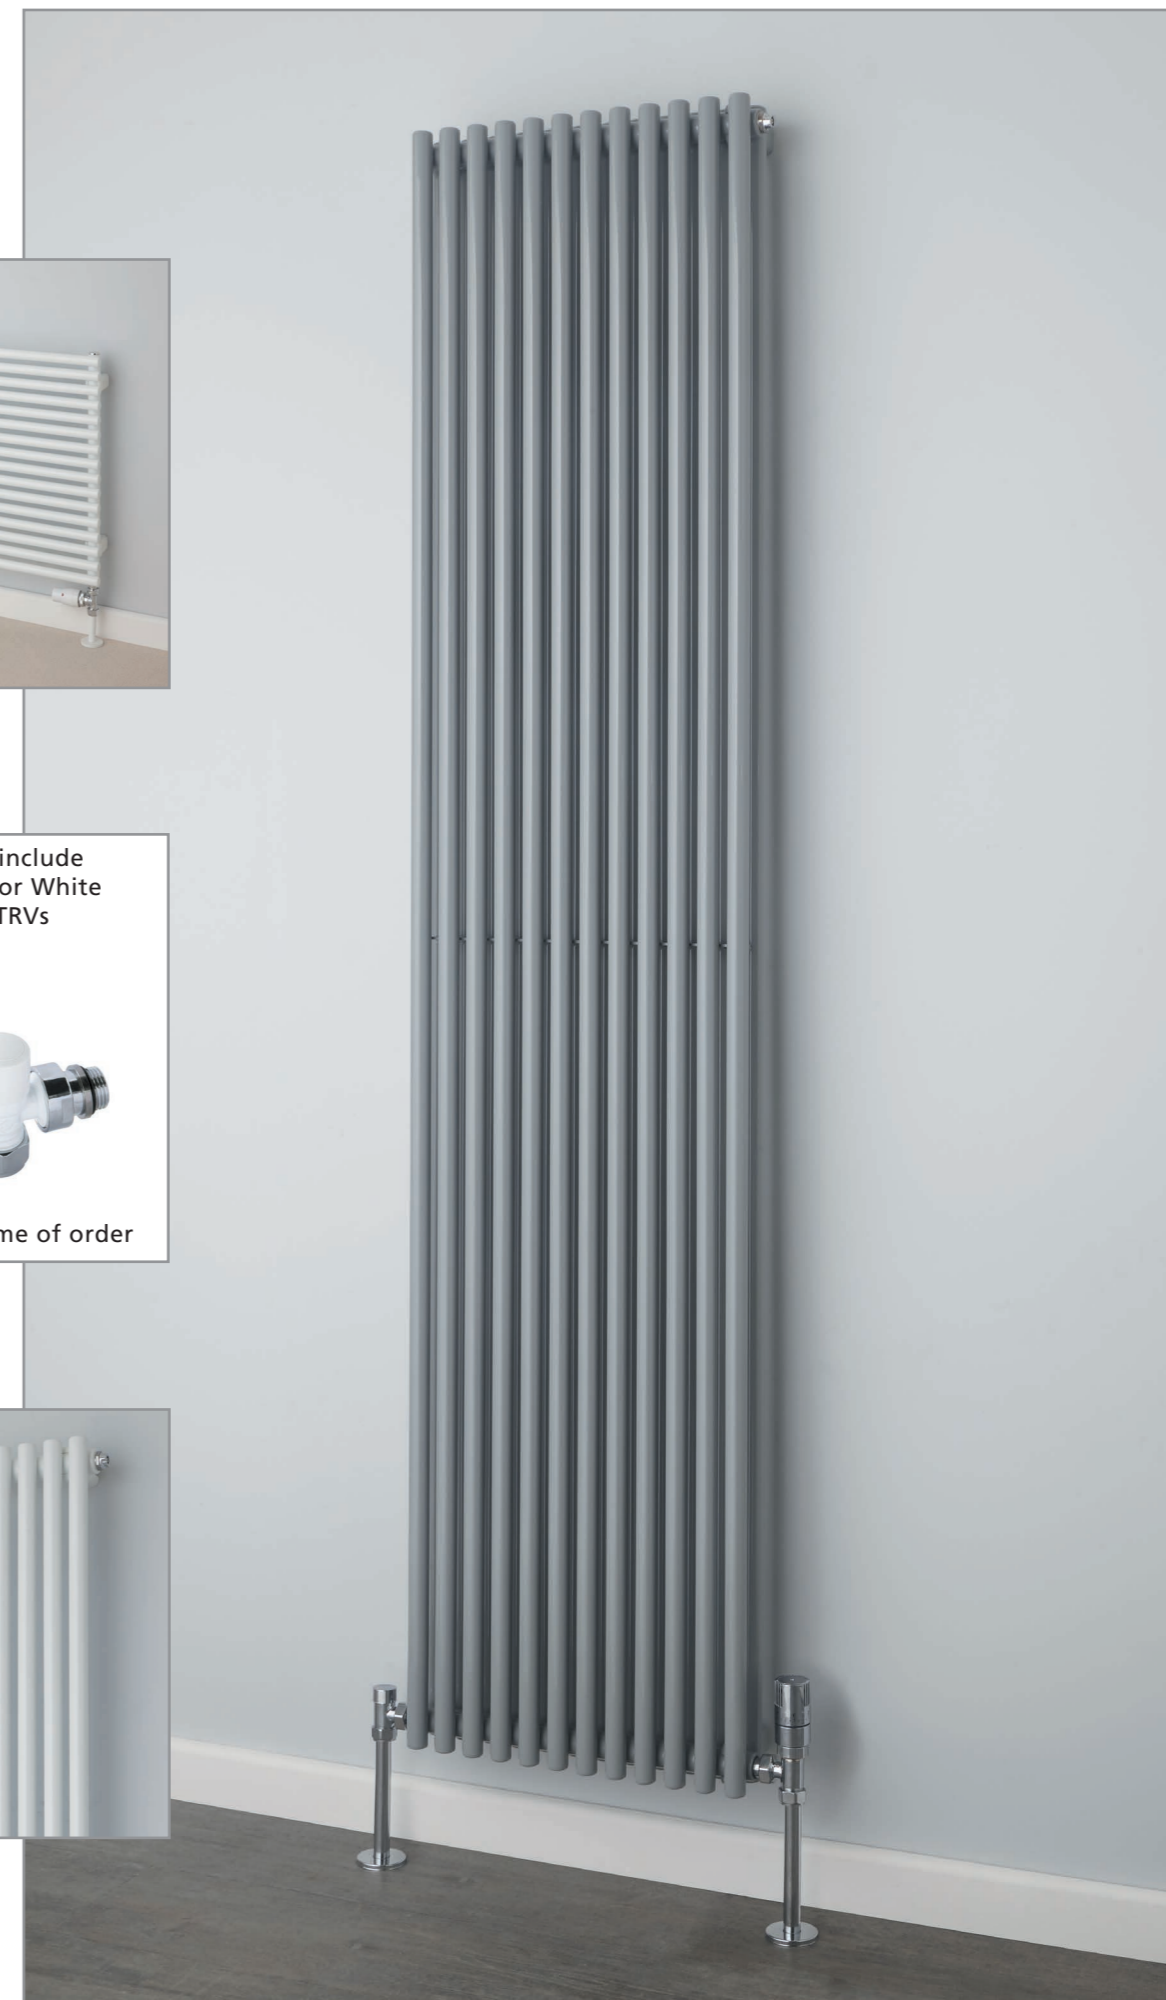

♦ CHAUCER Double Vertical in RAL 7042 Traffic Grey A, 1820mm x 402mm with Chrome KINGSTON TRVs.