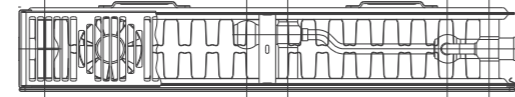

Bottom View