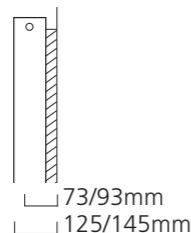

Pipe Centres and Technical Drawings

Type 22 (K2) Profile

Double steel panels (one front, one back) with double convectors.

Pipe centres left to right = Width plus valves
Pipe centres from wall = 73 / 93mm
Depth from wall = 125 / 145mm

© FARADAY is a registered trademark of IRSAP UK Limited.