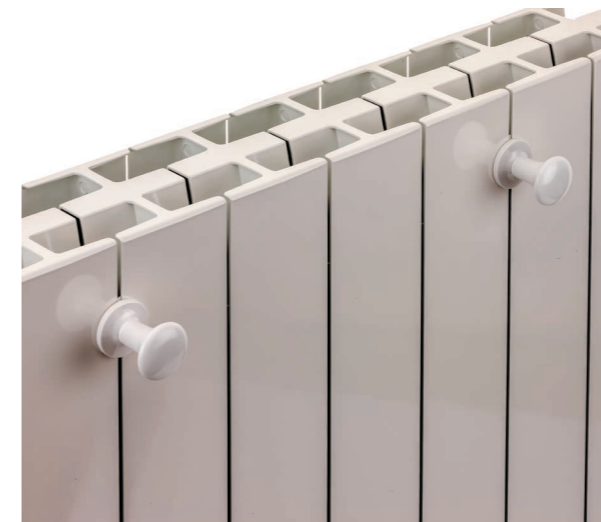

SAXON HANGING PEGS

Description	Product Code	Price Ex VAT	Price Inc VAT
White Hanging Peg (each)	SAXHHPW	£25.00	£30.00
Chrome Hanging Peg (each)	SAXHHPC	£30.00	£36.00