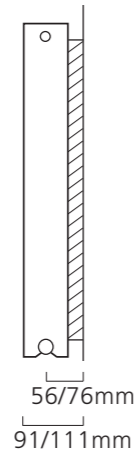

Pipe Centres and Technical Drawings