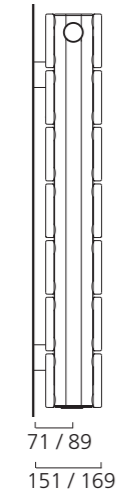

BEAUFORT Max Horizontal

- Type 11 (K1) & 22 (K2) convectors cloaked in 70mm flat tubed radiators
- Steel radiator available in 3 heights & 2 widths
- Standard white RAL 9016 delivered in 48-72 hours
- 23 RAL colours, 10 special finishes, up to 8 working days (pg.12-13)

Sizes & Prices

Please add 10% to the RAL colour price to work out your special finish price.