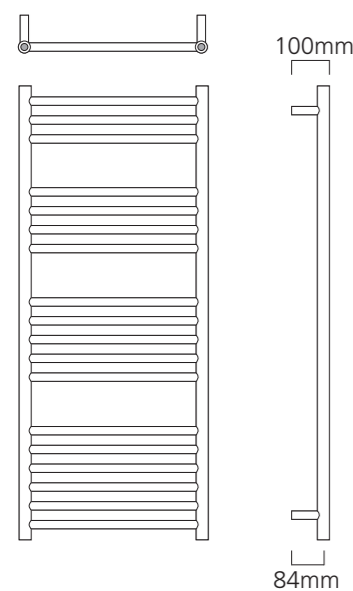

Pipe Centres and Technical Drawings

Straight Ladder Rail