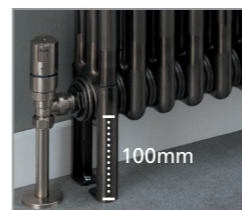

CORNEL Bare Metal Lacquer

- Italian design & manufacture, steel multi column vertical radiator
- 2 & 3 column options in 2 heights & up to 8 widths; set sizes only
- Universal wall brackets as standard, optional slip on feet available
- Delivered within 48-72 hours

All prices include universal wall brackets. Slip on feet available at a supplementary price, please specify at time of order.

Dimensions (mm)				Sections	Output Δt 50°C		Product Code	Lacquer Ex VAT	Lacquer Inc VAT	Lacquer +Valves Ex VAT	Lacquer +Valves Inc VAT
No. of Columns	Height	Width	Depth		Watts	Btu's					
Vertical											
2 Column	1500	296	65	6	618	2109	CORN2C152906VL	£263.00	£315.60	£366.00	£439.20
		386	65	8	824	2811	CORN2C153808VL	£343.00	£411.60	£446.00	£535.20
		476	65	10	1030	3514	CORN2C154710VL	£427.00	£512.40	£530.00	£636.00
	1800	206	65	4	496	1692	CORN2C182004VL	£218.00	£261.60	£321.00	£385.20
		341	65	7	868	2962	CORN2C183307VL	£367.00	£440.40	£470.00	£564.00
		431	65	9	1116	3808	CORN2C184209VL ♦	£468.00	£561.60	£571.00	£685.20
		521	65	11	1364	4654	CORN2C185111VL	£566.00	£679.20	£669.00	£802.80
3 Column	1800	611	65	13	1612	5500	CORN2C186013VL	£667.00	£800.40	£770.00	£924.00
		341	101	7	1176	4013	CORN3C183307VL	£529.00	£634.80	£632.00	£758.40
		431	101	9	1512	5159	CORN3C184209VL	£677.00	£812.40	£780.00	£936.00
		521	101	11	1848	6305	CORN3C185111VL	£823.00	£987.60	£926.00	£1,111.20
		611	101	13	2184	7452	CORN3C186013VL	£969.00	£1,162.80	£1,072.00	£1,286.40

Widths include measurement for bushes. Please note due to manufacturing tolerances widths shown may vary by +/- 2mm.

*+Valves Prices include Nickel KINGSTON TRVs (angled as standard), please specify if you require straight at time of order.

Universal Wall Brackets (Supplied as standard)

Optional slip on feet kits