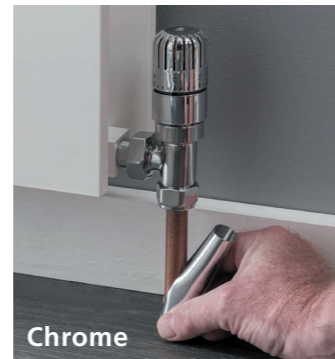

ACCESSORIES

AIRVENT & BLANKING PLUGS

Co-ordinate with your radiator & valve to create the perfect finish.

Product Code	Price Ex VAT	Price Inc VAT
AIRVENTKITAB	£16.00	£19.20

Product Code	Price Ex VAT	Price Inc VAT
AIRVENTKITN	£16.00	£19.20

Product Code	Price Ex VAT	Price Inc VAT
AIRVENTKITAC	£16.00	£19.20

Product Code	Price Ex VAT	Price Inc VAT
AIRVENTKITC	£16.00	£19.20

PIPE COVERS & SHROUDS

Creating a neat finish for your radiator.

Description	Product Code	Price Ex VAT	Price Inc VAT
Chrome Pipe Covers & Shrouds	PIPCOVSHRC	£39.00	£46.80
White Pipe Covers & Shrouds	PIPCOVSHRW	£39.00	£46.80
Nickel Pipe Covers & Shrouds	PIPCOVSHRN	£39.00	£46.80
Antique Brass Pipe Covers & Shrouds	PIPCOVSHRAB	£39.00	£46.80
Antique Copper Pipe Covers & Shrouds	PIPCOVSHRAC	£39.00	£46.80
Textured Anthracite Pipe Covers & Shrouds	PIPCOVSHRTA	£47.00	£56.40
Matt Black Pipe Covers & Shrouds	PIPCOVSHRMB	£47.00	£56.40

ACCESSORIES

HANGING BARS FOR CHAUCER, WINSFORD & ARGYLL

Description	Suitable for use with	Product Code	Price Ex VAT	Price Inc VAT
White Universal Hanging Bar 370mm	Chaucer Single Horizontal, Winsford	UNIHB370W	£92.00	£110.40
Chrome Universal Hanging Bar 370mm	Argyll Straight, Chaucer Single Horizontal, Winsford	UNIHB370C	£170.00	£204.00
White Universal Hanging Bar 480mm	Chaucer Single Horizontal	UNIHB480W	£92.00	£110.40
Chrome Universal Hanging Bar 480mm	Chaucer Single Horizontal	UNIHB480C	£171.00	£205.20

SAXON HANGING BARS