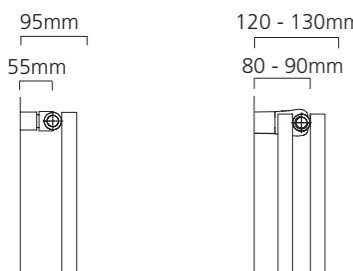

Single Vertical Double Vertical

Vertical
Pipe centres left to right = Width plus valves
Pipe centres from wall = Single:55mm
Double:80mm- 90mm
Depth from wall = Single:95mm
Double:120mm-130mm