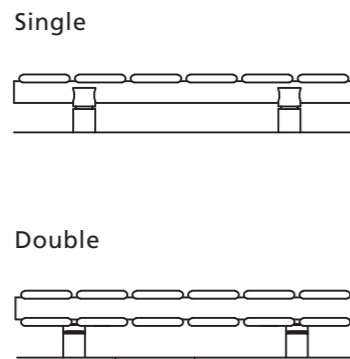

Pipe Centres & Technical Drawings