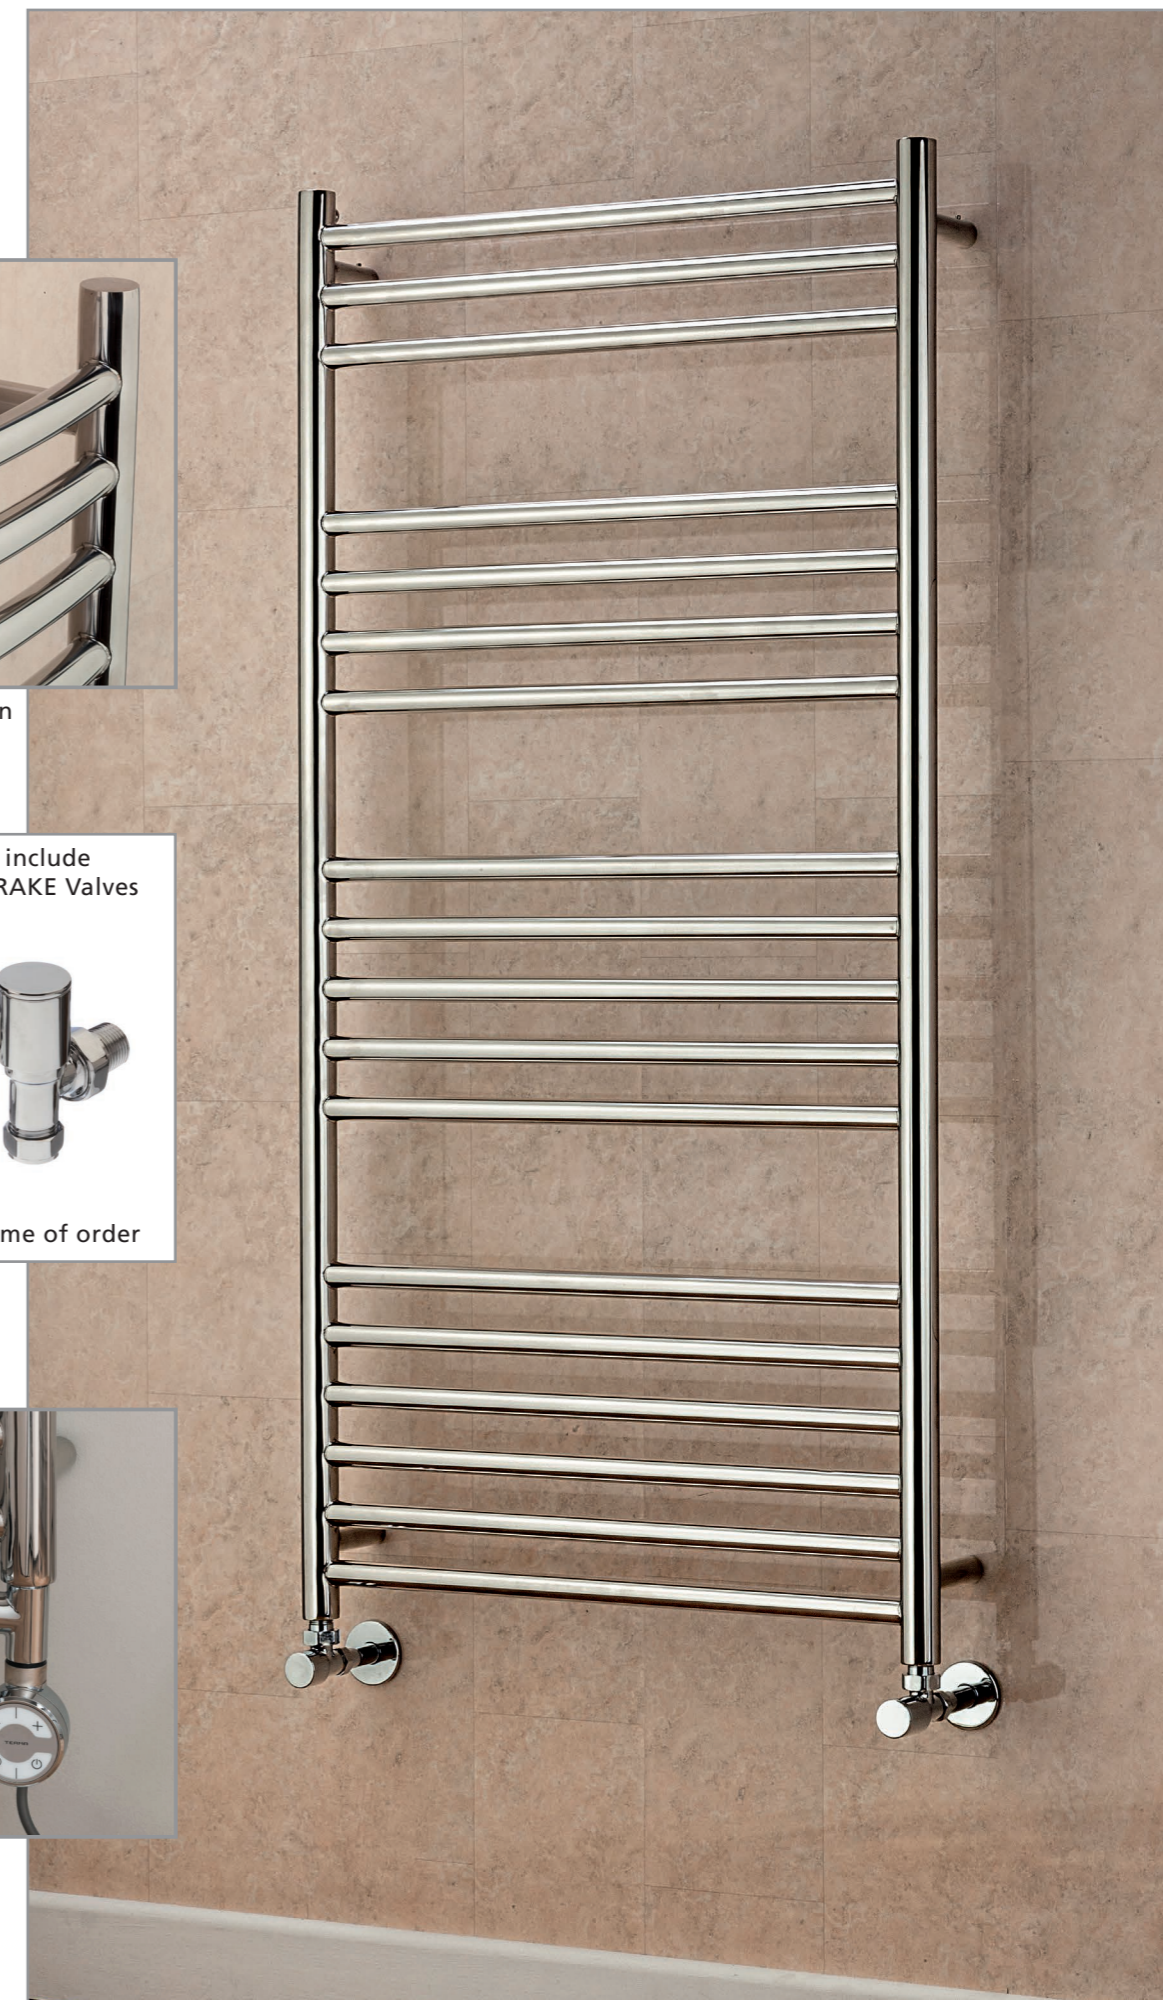

LANARK Curved option

LANARK with Dual Fuel option

◆ LANARK Straight 1200mm x 500mm shown with DRAKE Valves.