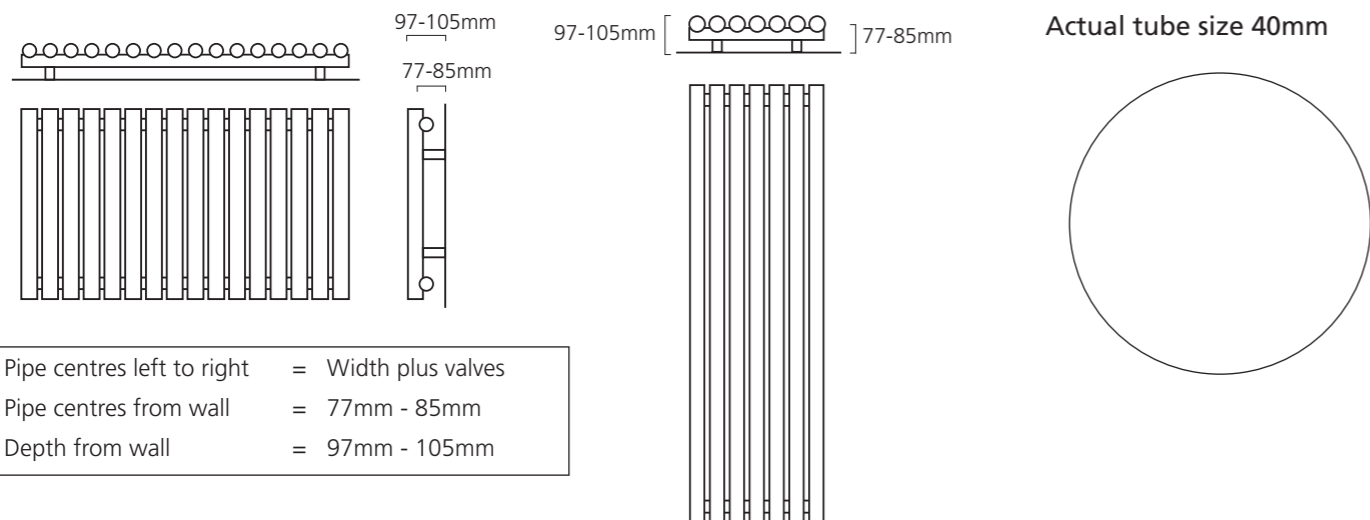

Pipe Centres and Technical Drawings

Horizontal in Gun Metal Grey