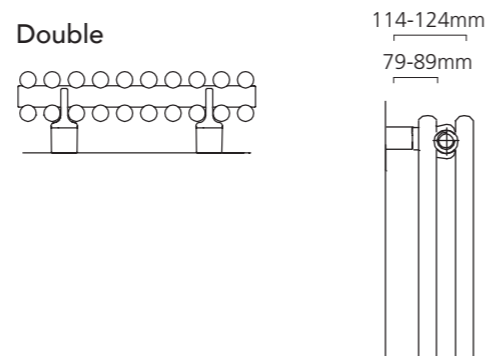

Single Vertical

Pipe centres left to right = Width plus valves
Pipe centres from wall = 55mm
Depth from wall = 90mm

Double

Double Vertical

Pipe centres left to right = Width plus valves
Pipe centres from wall = 79mm - 89mm
Depth from wall = 114mm - 124mm