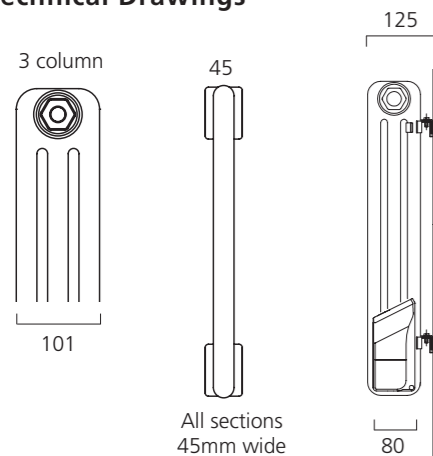

Technical Drawings

Cornel Electric radiators must be hung a minimum of 150mm off the floor.

- IP24
- 8 operating modes: weekly program, 3 integrated pre-set timed programs, pilot-wire facility, comfort, night and antifreeze
- Open Window Function
- 2-Year Guarantee on the element