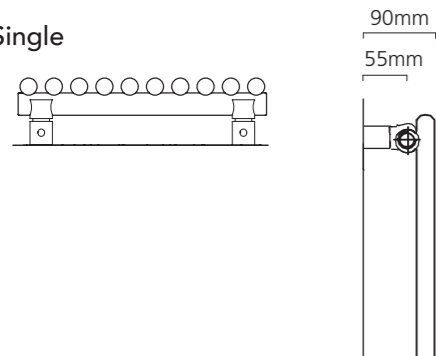

Pipe Centres and Technical Drawings

Single