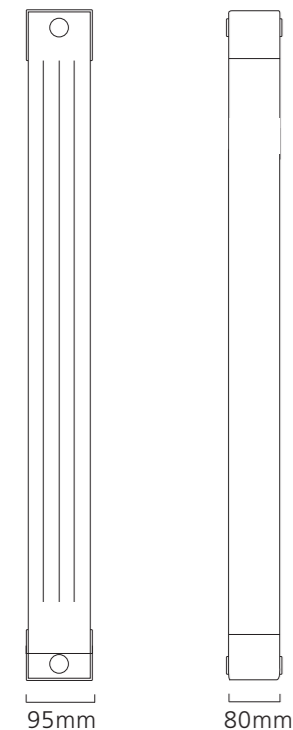

Pipe Centres and Technical Drawings

Side Profile   Front Profile

Pipe centres left to right = Width of radiator plus valves
Pipe centres from wall = 70mm
Depth from wall = 120mm

Wall Brackets

Each SAXON radiator will be supplied with 2 x left hand and 2 x right hand Brackets.

For a larger range of aluminium please refer to The Radiator Company; theradiatorcompany.co.uk where we have an extensive range of sizes.