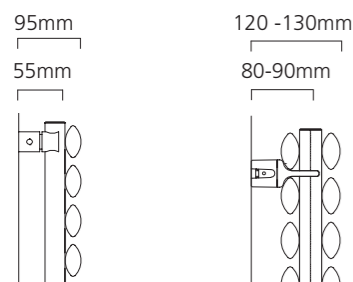

Pipe Centres and Technical Drawings

Single Horizontal Double Horizontal

Horizontal
Pipe centres left to right = Width less 50mm
Pipe centres from wall = Single:55mm
Double:80mm-90mm
Depth from wall = Single:95mm
Double:120mm-130mm