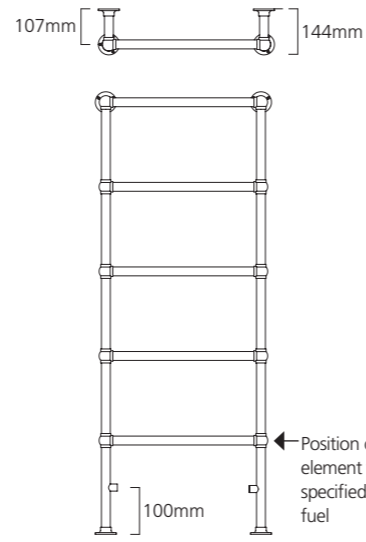

Floor Standing 1548mm high

Floor Standing option

+Valves Prices include Chrome WILLOW Valves

Please specify at time of order