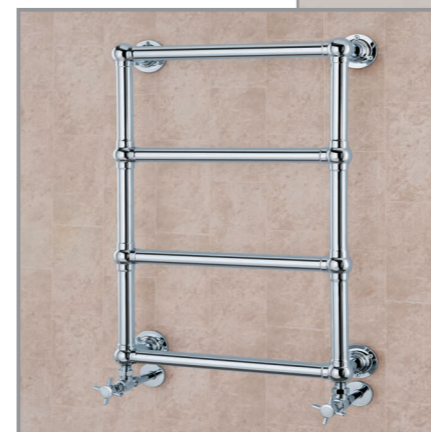

### Floor Standing 1548mm high

Floor Standing option

+Valves Prices include Chrome WILLOW Valves

Please specify at time of order

Wall Mounted option

◆ CLEVES Floor Standing 1548mm x 598mm shown with WILLOW Valves.