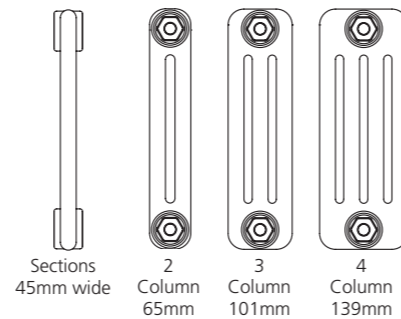

+Valves Prices include angled Nickel KINGSTON TRVs