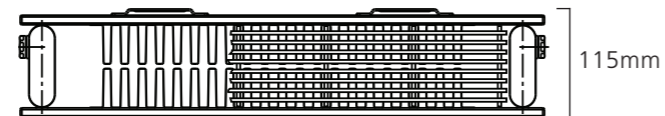

Type 22 (K2)

Double flat tubed radiator (front and back) with double convectors.

Pipe centres left to right = Width less 50mm
Pipe centres from wall = 71 / 89mm
Depth from wall = 151 / 169mm