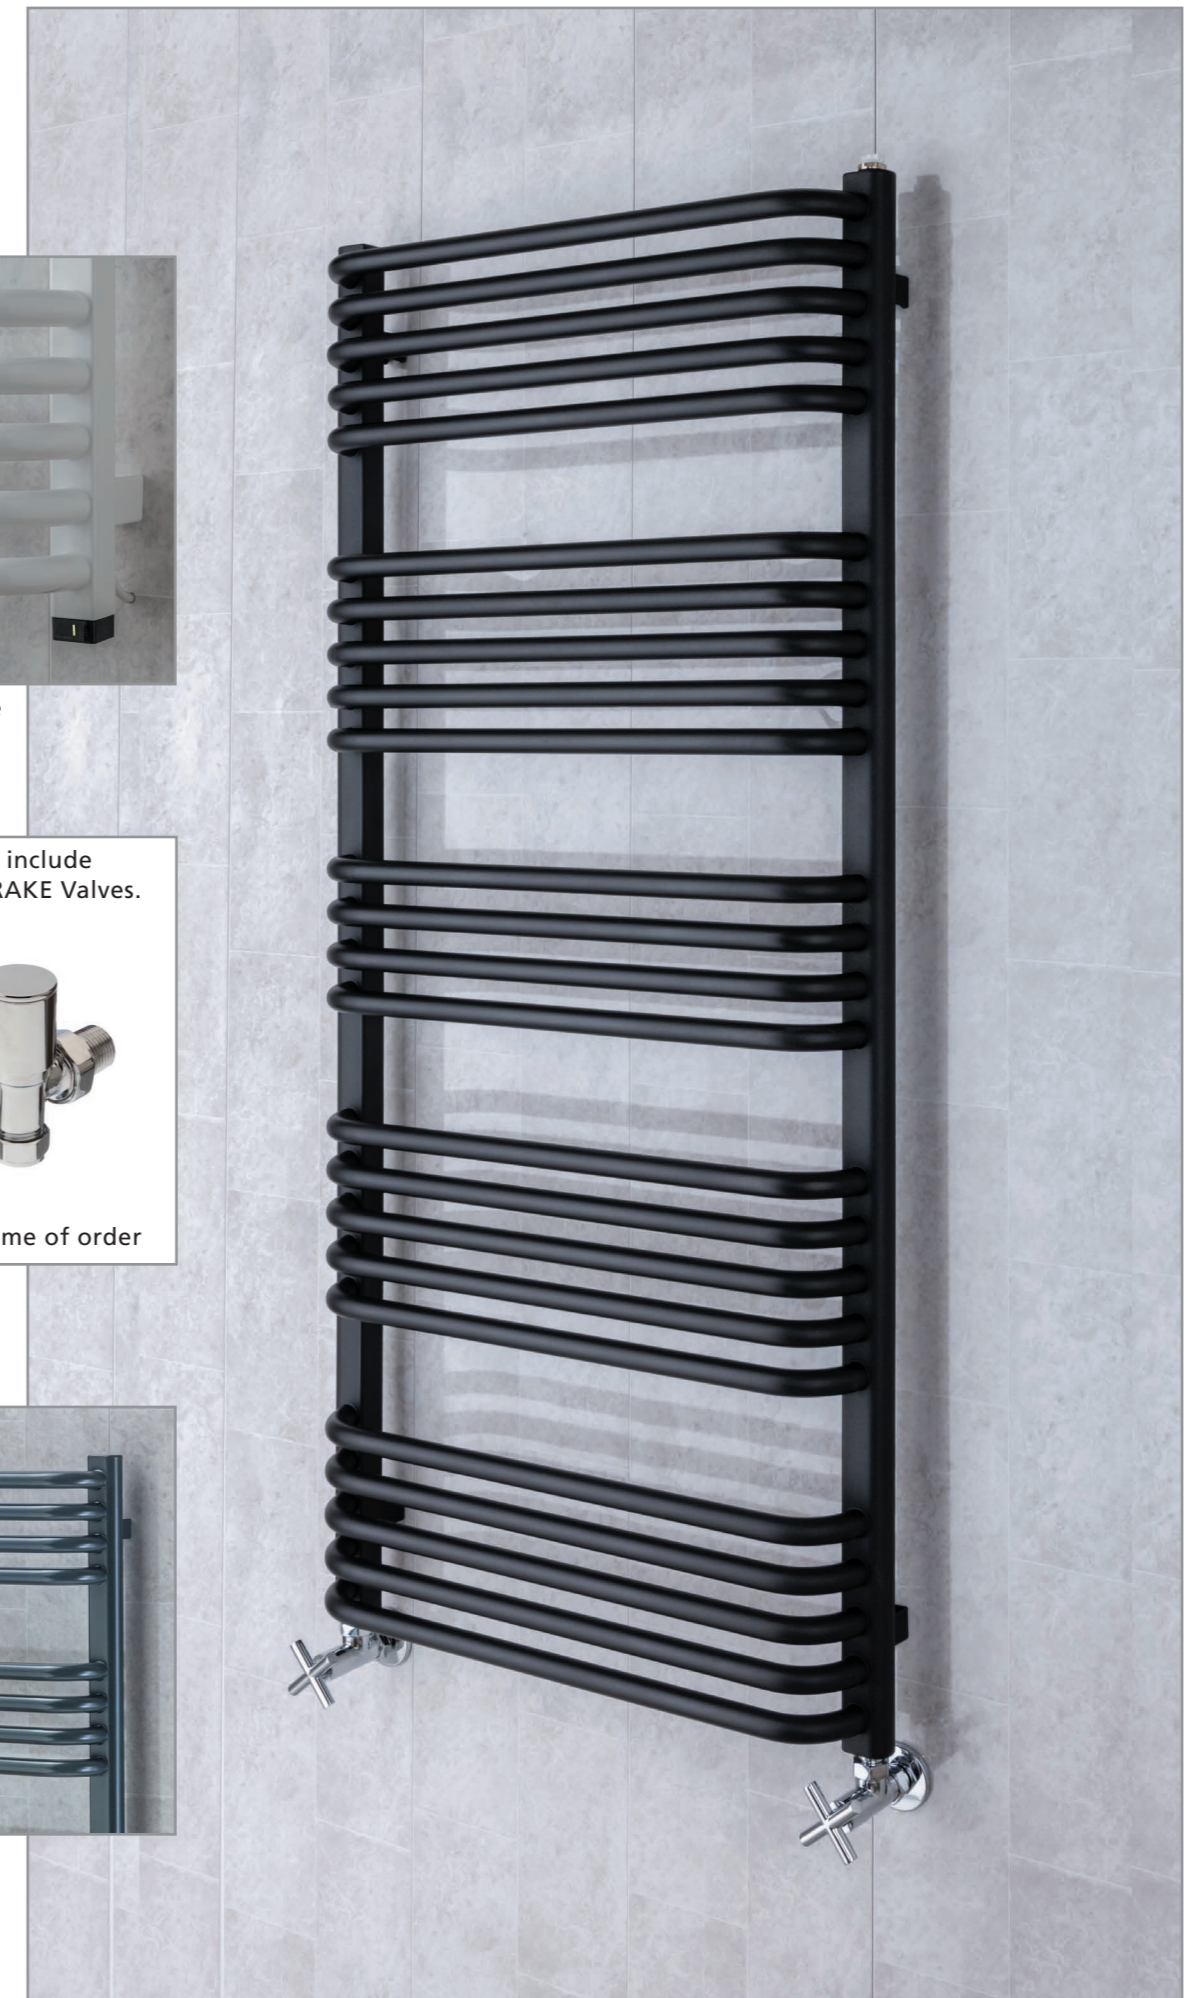

◆ APSLEY Towel Rail 1300mm x 600mm in Carbon shown with LIVINGSTONE Valves.