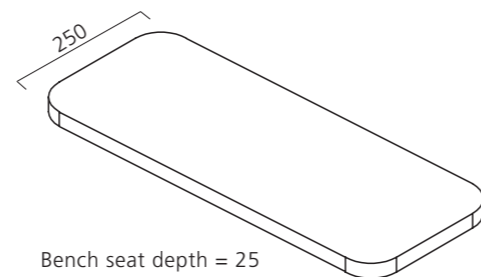

CORNEL Bench shown without Seat

♦ CORNEL Bench Seat in RAL 7016 with optional wooden seat, 4 column, 496mm x 1016mm with Nickel KINGSTON TRVs.