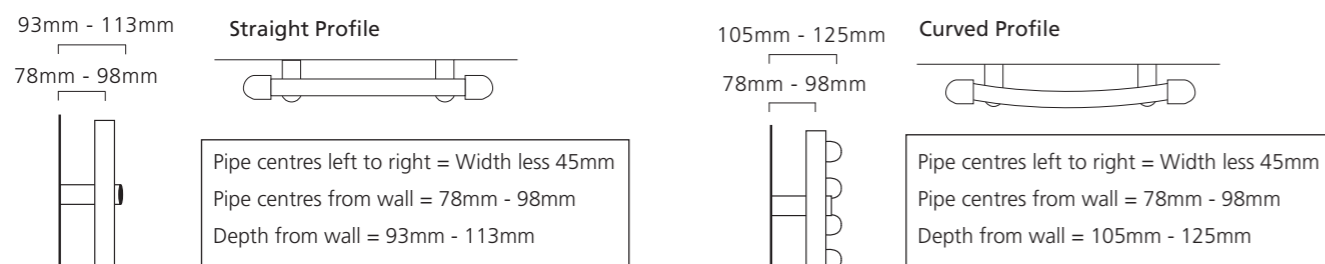

*+Valves Prices include angled Chrome DRAKE Valves, please specify at time of order if you require straight valves.
The ARGYLL is suitable for use as dual fuel, please see pages 98-99 for available Electric Elements.

Electric Straight Sizes and Prices

Supplied as standard with Element A see page 98 for details

Dimensions (mm)		Cross Tubes	Output Δt 50°C	Product Code	Chrome Ex VAT	Chrome Inc VAT	
Height	Width						Watts
Straight							
600	400	12	150	ARGS6040EC	£196.00	£235.20	
800	500	14	200	ARGS8050EC	£238.00	£285.60	
1200	500	20	300	ARGS1250EC	£307.00	£368.40	
1600	500	26	500	ARGS1650EC	£368.00	£441.60	
1800	600	30	600	ARGS1860EC	£444.00	£532.80	

ARGYLL Electric depth from wall = 80mm

Element A (2-year guarantee)

- A simple, entry-level element, with a fixed stainless head
- 1 fixed heat setting of 65°C regulating the internal radiator temperature
- Power supply controlled from switched fused spur (no power button on the element itself)
- IP67. Class 1. Element fitted on the right-hand side.
- Guarantee - 2 years

ARGYLL Hydronic Pipe Centres and Technical Drawings

◆ ARGYLL Electric Straight 1200mm x 500mm 300 watts.