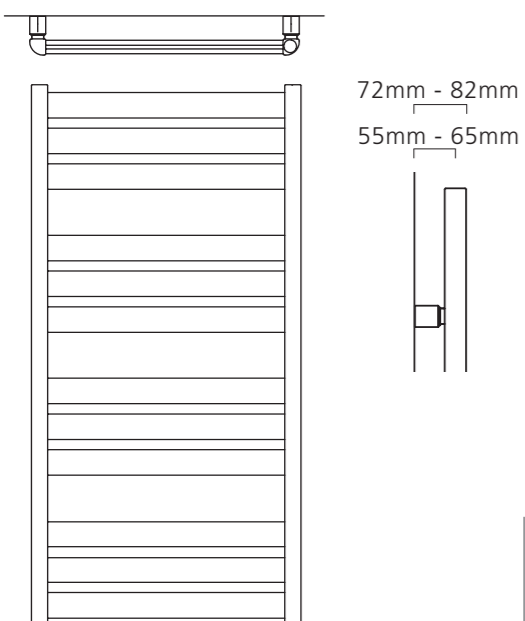

TALLIS

Ladder Rail

- Italian design & manufacture
- +Valves prices include Chrome DRAKE valves*
- 50mm x 25mm oval tube steel towel rail
- White RAL 9016 as standard delivered in 48-72 hours
- Optional next-day delivery available (pg.2)
- 23 RAL colours, 10 special finishes, up to 8 working days (pg.12-13)
- Dual fuel available, please specify at time of order

Pipe Centres and Technical Drawings

Pipe centres left to right = width less 30mm
Pipe centres from wall = 55mm - 65mm
Depth from wall = 72mm - 82mm