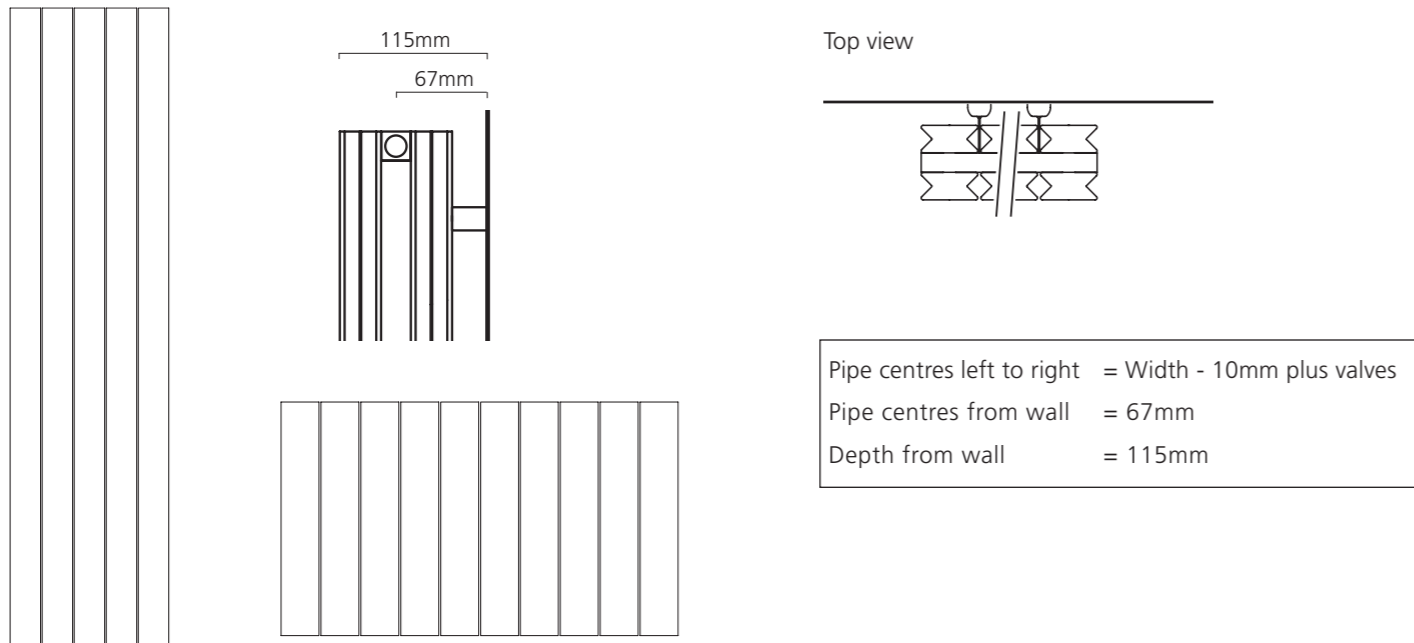

Pipe Centres and Technical Drawings

◆PAXTON Vertical 1826mm x 395mm shown in White RAL 9016 with Chrome KINGSTON TRVs.