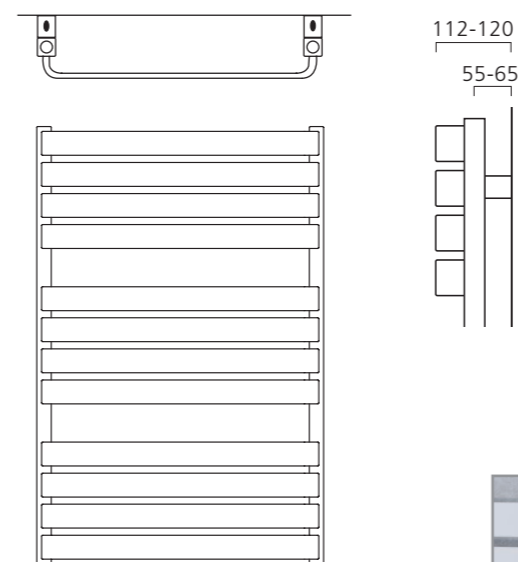

Pipe Centres and Technical Drawings

Pipe centres left to right = Width less 30mm
Pipe centres from wall = 57mm - 65mm
Depth from wall = 112mm - 120mm