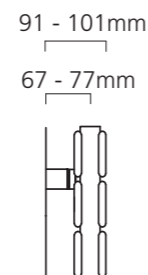

◆ BEAUFORT Double Horizontal 464mm x 1020mm shown in White RAL 9016 with White KINGSTON TRVs.