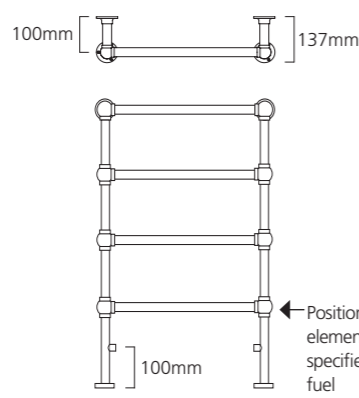

Floor Standing 848mm high

Pipe centres left to right = Width less 145mm less valves
Pipe centres from wall = 848mm high = 100mm, 1548mm high = 107mm
Depth from wall = 848mm high = 137mm, 1548mm high = 144mm