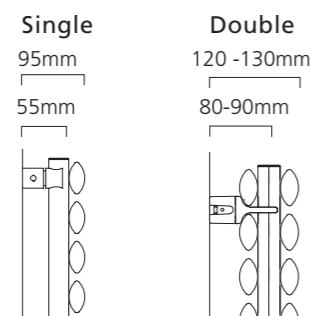

Pipe Centres and Technical Drawings