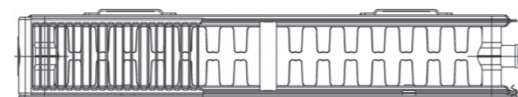

WITTON Type 22 (K2) Profile

Double steel panels (one front, one back) with double convectors.

Pipe centres left to right	=	Width plus valves
Pipe centres from wall	=	73 / 93mm
Depth from wall	=	125 / 145mm

23 RAL Colours & 10 special finishes available (see pages 12-13 for full RAL and Special Finish options).