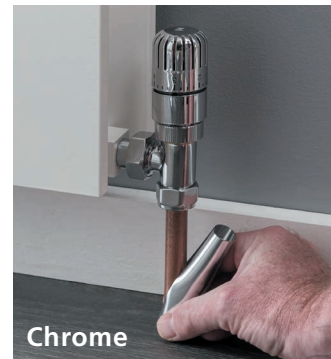

## RADSNAPS

Plastic pipe covers; cut to size and clip on.

White

Description	Product Code	Price Ex VAT	Price Inc VAT
3 x 1 Metre White	RADSNAPWH	£16.00	£19.20

Chrome

Description	Product Code	Price Ex VAT	Price Inc VAT
3 x 1 Metre Chrome	RADSNAPCH	£19.00	£22.80