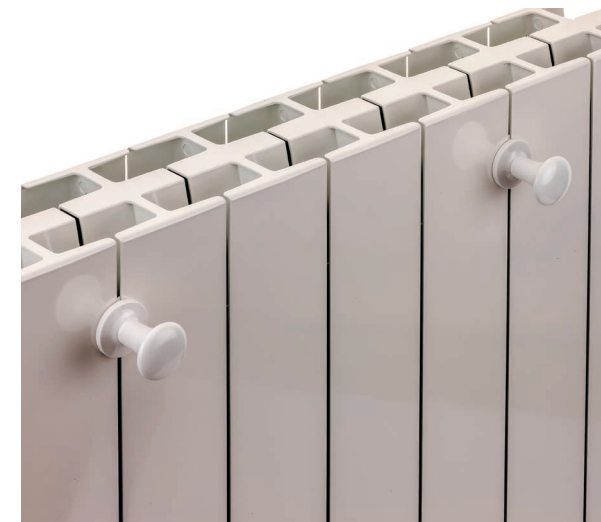

SAXON HANGING PEGS

Description	Product Code	Price Ex VAT	Price Inc VAT
White Hanging Peg (each)	SAXHHPW	£25.00	£30.00
Chrome Hanging Peg (each)	SAXHHPC	£30.00	£36.00