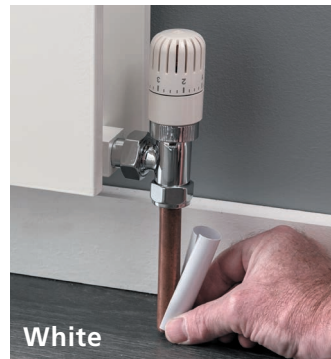

RADSNAPS

Plastic pipe covers; cut to size and clip on.

White