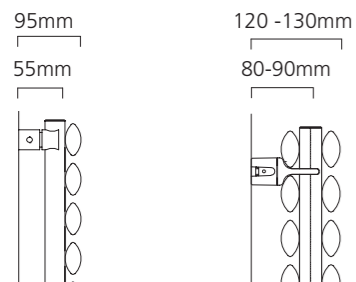

Sizes and Prices

Dimensions (mm)		Elements	Output Δt 50°C		Product Code	Price Ex VAT	Price Inc VAT	Price +Valves Ex VAT	Price +Valves Inc VAT
Height	Width		Watts	Btu's					
Horizontal - Single									
600	1020	10	686	2341	TALL601010SHTA	£588.00	£705.60	£752.00	£902.40
	1220	10	821	2801	TALL601210SHTA	£647.00	£776.40	£811.00	£973.20
Horizontal - Double									
600	1020	20	1069	3647	TALL601020DHTA ♦	£842.00	£1,010.40	£1,006.00	£1,207.20
	1220	20	1279	4364	TALL601220DHTA	£914.00	£1,096.80	£1,078.00	£1,293.60
Vertical - Single									
1820	480	8	1004	3426	TALL184808SVTA	£611.00	£733.20	£775.00	£930.00
	600	10	1255	4282	TALL186010SVTA	£767.00	£920.40	£931.00	£1,117.20
Vertical - Double									
1820	480	16	1521	5190	TALL184816DVTA	£884.00	£1,060.80	£1,048.00	£1,257.60
	600	20	1901	6486	TALL186020DVTA	£1,058.00	£1,269.60	£1,222.00	£1,466.40

Pipe Centres and Technical Drawings

Single Horizontal Double Horizontal

Horizontal
 Pipe centres left to right = Width less 50mm
 Pipe centres from wall = Single:55mm
 Double:80mm-90mm
 Depth from wall = Single:95mm
 Double:120mm-130mm

Single Vertical Double Vertical

Vertical
 Pipe centres left to right = Width plus valves
 Pipe centres from wall = Single:55mm
 Double:80mm- 90mm
 Depth from wall = Single:95mm
 Double:120mm-130mm

+Valves Prices include angled Textured Anthracite TOWER TRVs

Please specify at time of order

♦ TALLIS Textured Anthracite Double Horizontal 600mm x 1020mm shown with Nickel KINGSTON TRVs.