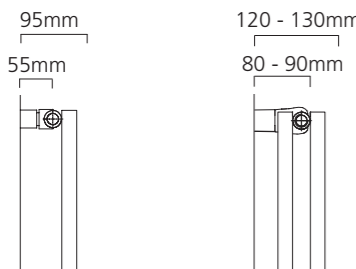

Sizes and Prices

Dimensions (mm)		Elements	Output Δt 50°C		Product Code	Price Ex VAT	Price Inc VAT	Price +Valves Ex VAT	Price +Valves Inc VAT
Height	Width		Watts	Btu's					
Horizontal - Single									
600	1020	10	686	2341	TALL601010SHTA	£588.00	£705.60	£752.00	£902.40
	1220	10	821	2801	TALL601210SHTA	£647.00	£776.40	£811.00	£973.20
Horizontal - Double									
600	1020	20	1069	3647	TALL601020DHTA ♦	£842.00	£1,010.40	£1,006.00	£1,207.20
	1220	20	1279	4364	TALL601220DHTA	£914.00	£1,096.80	£1,078.00	£1,293.60
Vertical - Single									
1820	480	8	1004	3426	TALL184808SVTA	£611.00	£733.20	£775.00	£930.00
	600	10	1255	4282	TALL186010SVTA	£767.00	£920.40	£931.00	£1,117.20
Vertical - Double									
1820	480	16	1521	5190	TALL184816DVTA	£884.00	£1,060.80	£1,048.00	£1,257.60
	600	20	1901	6486	TALL186020DVTA	£1,058.00	£1,269.60	£1,222.00	£1,466.40

Pipe Centres and Technical Drawings

Single Horizontal Double Horizontal

Horizontal
 Pipe centres left to right = Width less 50mm
 Pipe centres from wall = Single:55mm
 Double:80mm-90mm
 Depth from wall = Single:95mm
 Double:120mm-130mm

Single Vertical Double Vertical

Vertical
 Pipe centres left to right = Width plus valves
 Pipe centres from wall = Single:55mm
 Double:80mm- 90mm
 Depth from wall = Single:95mm
 Double:120mm-130mm

+Valves Prices include angled Textured Anthracite TOWER TRVs

Please specify at time of order

♦ TALLIS Textured Anthracite Double Horizontal 600mm x 1020mm shown with Nickel KINGSTON TRVs.