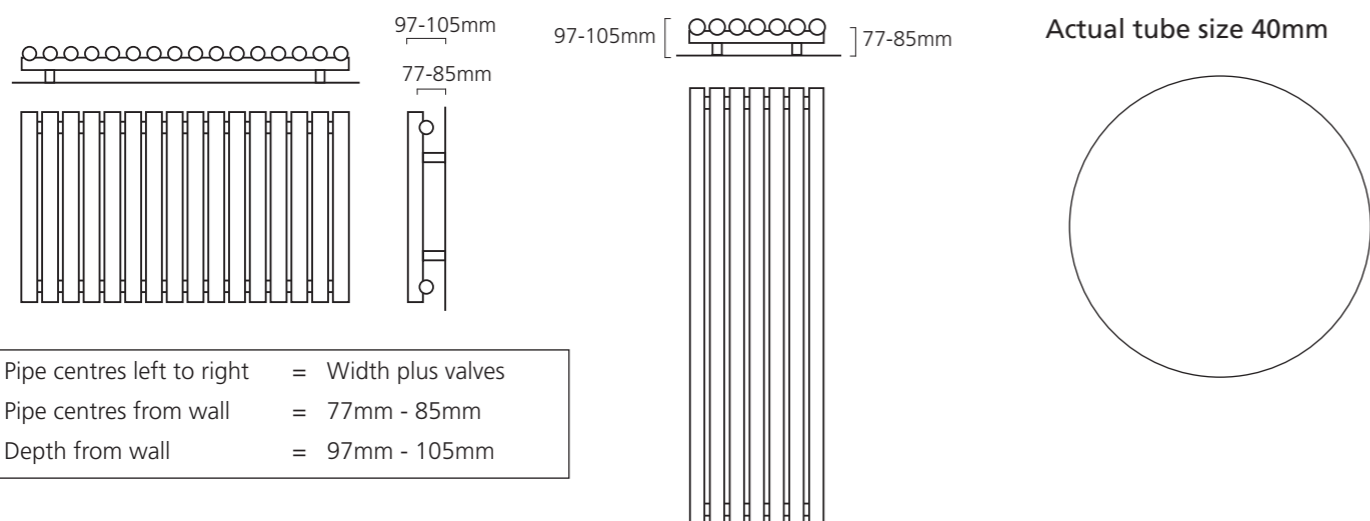

## Hydronic Sizes and Prices

Please add 10% to the RAL colour price to work out your special finish price.

Dimensions (mm)		Elements	Output Δt 50°C		Product Code	White Ex VAT	White Inc VAT	RAL Colour Ex VAT	RAL Colour Inc VAT	White +Valves Ex VAT	White +Valves Inc VAT	RAL Colour +Valves Ex VAT	RAL Colour +Valves Inc VAT
Height	Width		Watts	Btu's									
<b>Horizontal</b>													
500	865	16	591	2016	HORN508616H	£526.00	£631.20	£592.00	£710.40	£594.00	£712.80	£660.00	£792.00
	1195	22	812	2771	HORN501122H	£666.00	£799.20	£747.00	£896.40	£734.00	£880.80	£815.00	£978.00
	1470	27	997	3402	HORN501427H	£786.00	£943.20	£882.00	£1,058.40	£854.00	£1,024.80	£950.00	£1,140.00
<b>Vertical</b>													
1800	370	7	802	2736	HORN183707V	£544.00	£652.80	£641.00	£769.20	£612.00	£734.40	£709.00	£850.80
	480	9	1031	3518	HORN184809V	£673.00	£807.60	£795.00	£954.00	£741.00	£889.20	£863.00	£1,035.60
	590	11	1260	4299	HORN185911V	£765.00	£918.00	£915.00	£1,098.00	£833.00	£999.60	£983.00	£1,179.60

## Electric Sizes and Prices - White Vertical only

Supplied as standard with MOA Bluetooth Element

Dimensions (mm)		Elements	Output Δt 50°C Watts	Product Code	White Ex VAT	White Inc VAT
Height	Width					
1800	370	7	800	HORN183707EW	£871.00	£1,045.20
	480	9	1000	HORN184809EW	£997.00	£1,196.40

## Pipe Centres and Technical Drawings

Horizontal in Gun Metal Grey

◆HORNBY Vertical in White RAL 9016, 1800mm x 480mm shown with White KINGSTON TRVs.