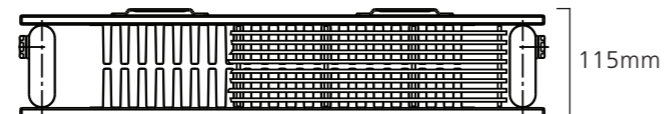

Type 22 (K2)

Type 11 (K1)

Single flat tubed radiator with a single convector.

Pipe centres left to right = Width less 50mm
 Pipe centres from wall = 59 / 77mm
 Depth from wall = 97 / 115mm

Type 22 (K2)

Double flat tubed radiator (front and back) with double convectors.

Pipe centres left to right = Width less 50mm
 Pipe centres from wall = 71 / 89mm
 Depth from wall = 151 / 169mm

BEAUFORT Max Type 11 (K1) Profile

◆ BEAUFORT Max Type 11 (K1) Horizontal 662mm x 1000mm shown in White RAL 9016 with White KINGSTON TRVs.