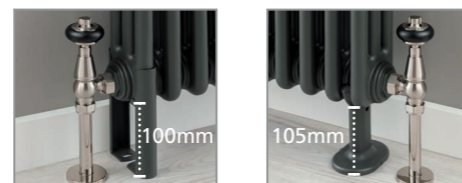

CORNEL alternative mounting options

Please refer to pages 10-11 for alternative mounting options and pipe centre information.

+Valves Prices include angled Chrome or White KINGSTON TRVs

Please specify at time of order

♦ CORNEL horizontal 4 column, 500mm x 836mm in RAL 7016 Anthracite Grey with optional slip on feet and Chrome KINGSTON TRVs.