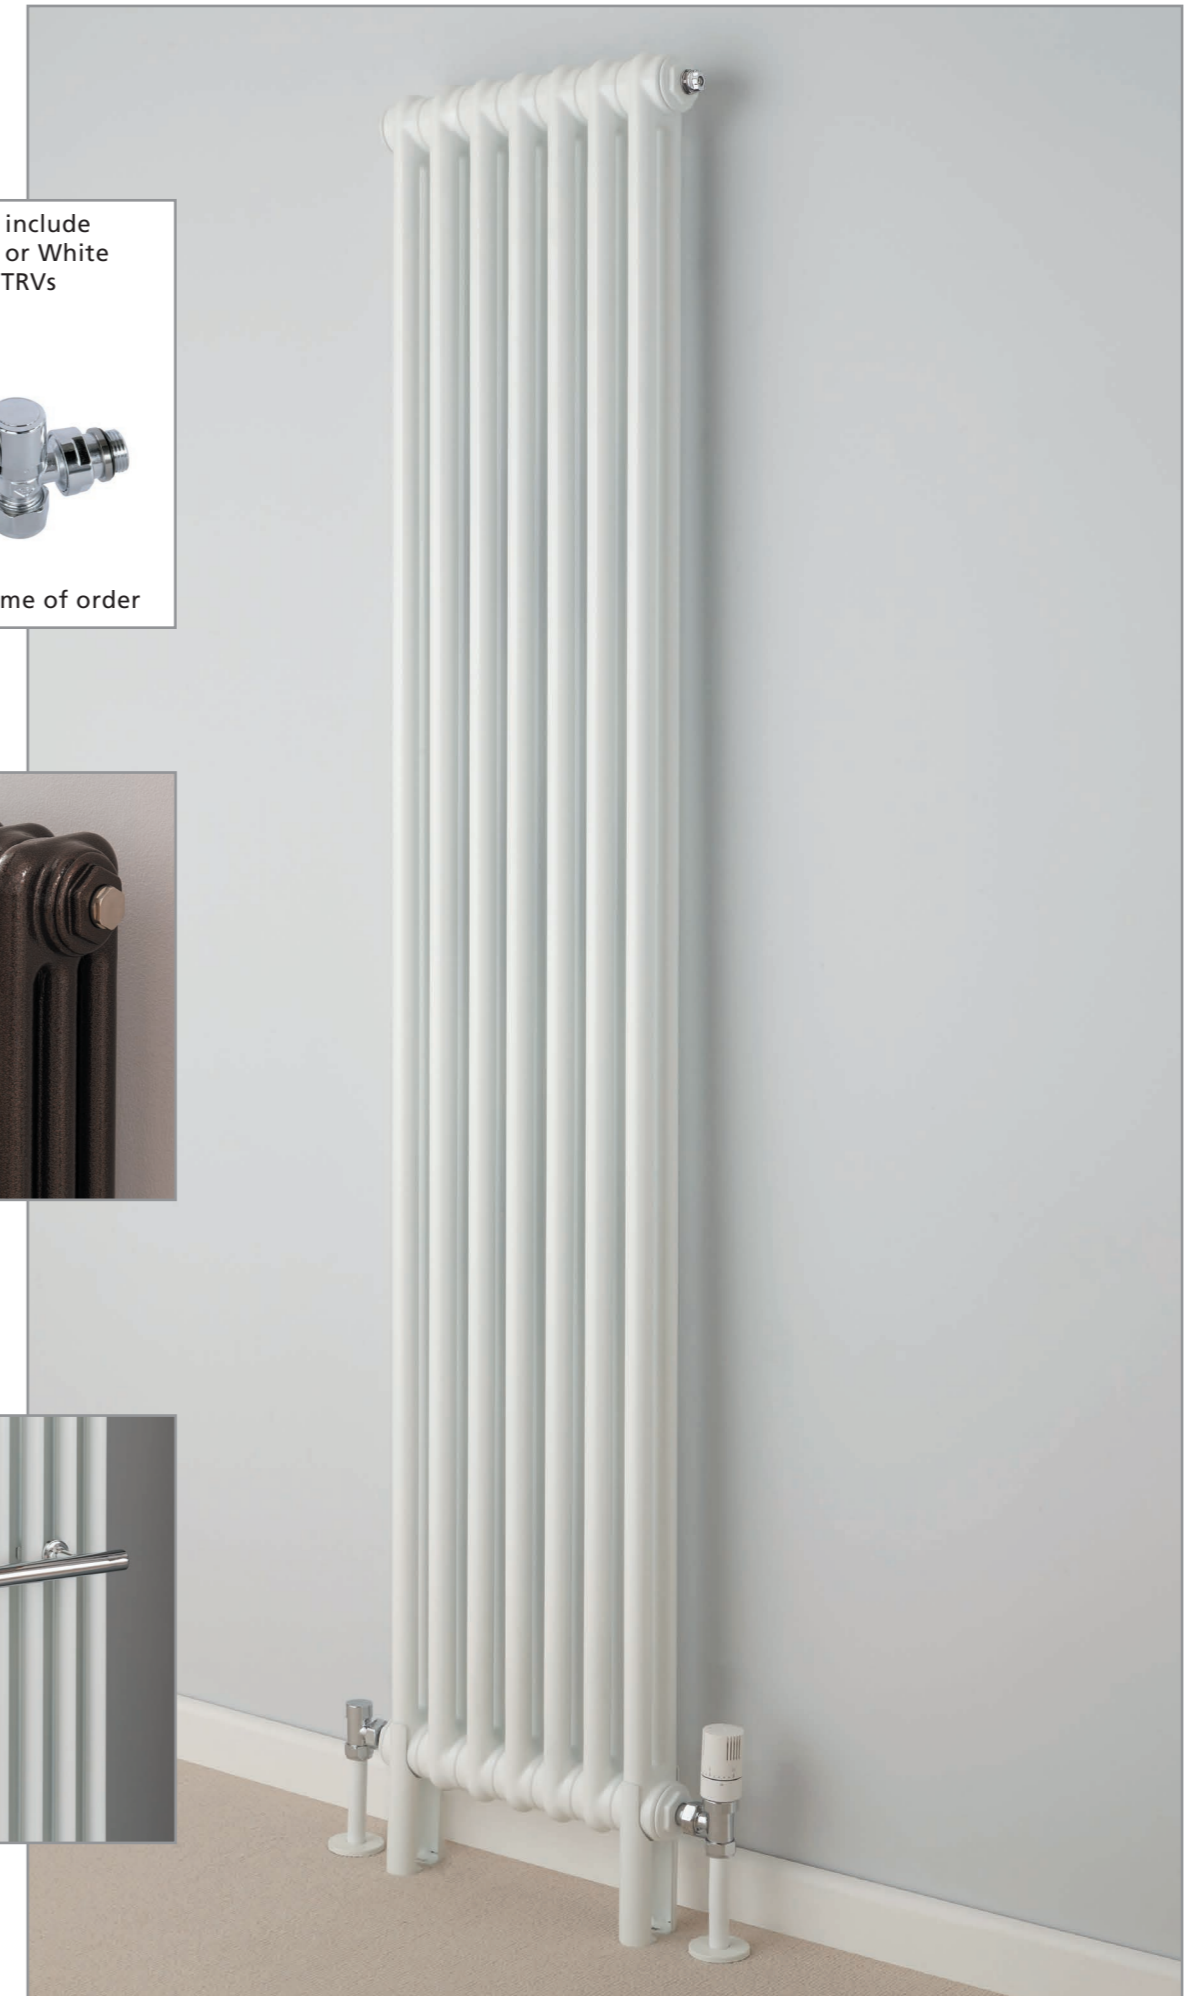

Please specify at time of order

Mottled Copper finish

Matching CORNEL towel bar (pg.11)

♦CORNEL vertical 2 column, 1800mm x 341mm with optional slip on feet and White KINGSTON TRVs.

CORNEL 3 Column

- Italian design & manufacture, steel multi column radiator
- Wall brackets as standard; alternative mounting options available (pg.10)
- Standard white RAL 9016 delivered in 48-72 hours
- 23 RAL colours, 10 special finishes, up to 8 working days (pg.12-13)