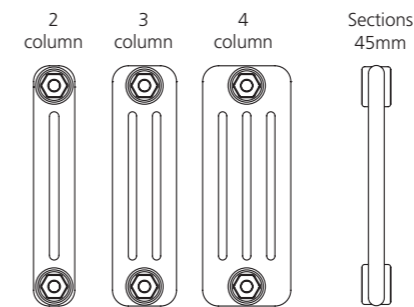

Please add 10% to the RAL colour price to work out your special finish price.

CORNEL

Steel Multi Column

PIPE CENTRES

Pipe centres left to right

= width of radiator plus valves

Pipe centres from wall
(Based on adjustable wall ties)

= 2 column = 64mm - 74mm

= 3 column = 82mm - 92mm

= 4 column = 102mm - 112mm

BORE CENTRES

Bore centres = height less 65mm

Bore centres from base = 32.5mm

CORNEL 4 column 1800mm x 431mm in special finish Matt White with optional slip on welded feet & White KINGSTON TRVs & matching pipe covers & shrouds.

ACCESSORIES

Optional CORNEL Towel Bar

Description	Product Code	Price Ex VAT	Price Inc VAT
Chrome Towel Bar to fit 8 Sections or more	CORNTB08SEC	£108.00	£129.60
Chrome Towel Bar to fit 10 Sections or more	CORNTB10SEC	£118.00	£141.60