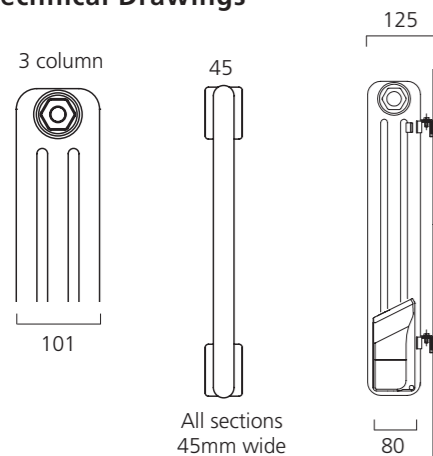

Sizes and Prices

Dimensions (mm)			Sections	Output Δt 50°C	Product Code	White Ex VAT	White Inc VAT
Height	Width	Depth		Watts			
Horizontal							
600	708	101	14	800	CORN3C607014EW	£600.00	£720.00
	843	101	17	1000	CORN3C608417EW	£664.00	£796.80
	978	101	20	1200	CORN3C609720EW ♦	£729.00	£874.80
	1113	101	23	1500	CORN3C601123EW	£793.00	£951.60

Widths include measurement for bushes. Please note due to manufacturing tolerances widths shown may vary by +/- 2mm.

The Cornel Electric range combines the classic Cornel design with the flexibility of a fully controllable electric element. Offering 8 function modes, the Cornel Electric can be set to operate when you wish, on a daily basis, or you can select one of the three pre-set programmes. The Open Window Function detects an open external door or window and will turn the radiator off if it detects that it is allowing heat to escape, saving energy and money.

Technical Drawings

Cornel Electric radiators must be hung a minimum of 150mm off the floor.

- IP24
- 8 operating modes: weekly program, 3 integrated pre-set timed programs, pilot-wire facility, comfort, night and antifreeze
- Open Window Function
- 2-Year Guarantee on the element

♦ CORNEL Electric 3 column, 600mm x 978mm in White RAL 9016.