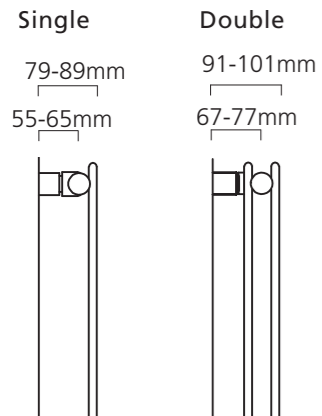

BEAUFORT Vertical

- Italian design & manufacture, steel vertical radiator
- 70mm flat tube steel radiator available in 1 height & 4 widths
- Standard white RAL 9016 delivered in 48-72 hours
- 23 RAL colours, 10 special finishes, up to 8 working days (pg.12-13)

Sizes and Prices

Please add 10% to the RAL colour price to work out your special finish price.

Dimensions (mm)		Elements	Output Δt 50°C		Product Code	White Ex VAT	White Inc VAT	RAL Colour Ex VAT	RAL Colour Inc VAT	White +Valves Ex VAT	White +Valves Inc VAT	RAL Colour +Valves Ex VAT	RAL Colour +Valves Inc VAT
Height	Width		Watts	Btu's									
Vertical - Single													
1820	312	4	588	2006	BEAUF183104SV	£315.00	£378.00	£480.00	£576.00	£383.00	£459.60	£548.00	£657.60
	464	6	881	3006	BEAUF184606SV	£418.00	£501.60	£657.00	£788.40	£486.00	£583.20	£725.00	£870.00
	540	7	1029	3511	BEAUF185407SV♦	£443.00	£531.60	£730.00	£876.00	£511.00	£613.20	£798.00	£957.60
	616	8	1176	4013	BEAUF186108SV	£522.00	£626.40	£828.00	£993.60	£590.00	£708.00	£896.00	£1,075.20
Vertical - Double													
1820	312	8	840	2866	BEAUF183108DV	£567.00	£680.40	£750.00	£900.00	£635.00	£762.00	£818.00	£981.60
	464	12	1259	4296	BEAUF184612DV	£748.00	£897.60	£1,016.00	£1,219.20	£816.00	£979.20	£1,084.00	£1,300.80
	540	14	1470	5016	BEAUF185414DV	£821.00	£985.20	£1,117.00	£1,340.40	£889.00	£1,066.80	£1,185.00	£1,422.00
	616	16	1680	5732	BEAUF186116DV	£924.00	£1,108.80	£1,267.00	£1,520.40	£992.00	£1,190.40	£1,335.00	£1,602.00

**Valves Prices include a choice of either Chrome or White, angled KINGSTON TRVs, (Straight valves available on request).

Pipe Centres & Technical Drawings

Single Vertical
 Pipe centres left to right = Width plus valves
 Pipe centres from wall = 55mm - 65mm
 Depth from wall = 79mm - 89mm

Double Vertical
 Pipe centres left to right = Width plus valves
 Pipe centres from wall = 67mm - 77mm
 Depth from wall = 91mm - 101mm

23 RAL Colours & 10 special finishes available (see pages 12-13 for full RAL and Special Finish options).