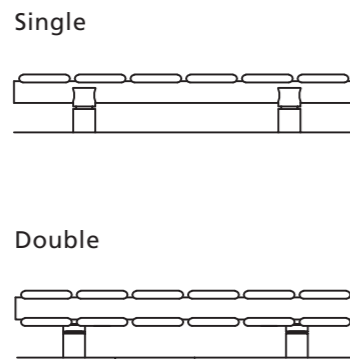

BEAUFORT Vertical

- Italian design & manufacture, steel vertical radiator
- 70mm flat tube steel radiator available in 1 height & 4 widths
- Standard white RAL 9016 delivered in 48-72 hours
- 23 RAL colours, 10 special finishes, up to 8 working days (pg.12-13)

Sizes and Prices

Please add 10% to the RAL colour price to work out your special finish price.

Dimensions (mm)		Elements	Output Δt 50°C		Product Code	White Ex VAT	White Inc VAT	RAL Colour Ex VAT	RAL Colour Inc VAT	White +Valves Ex VAT	White +Valves Inc VAT	RAL Colour +Valves Ex VAT	RAL Colour +Valves Inc VAT
Height	Width		Watts	Btu's									
Vertical - Single													
1820	312	4	588	2006	BEAUF183104SV	£315.00	£378.00	£480.00	£576.00	£383.00	£459.60	£548.00	£657.60
	464	6	881	3006	BEAUF184606SV	£418.00	£501.60	£657.00	£788.40	£486.00	£583.20	£725.00	£870.00
	540	7	1029	3511	BEAUF185407SV♦	£443.00	£531.60	£730.00	£876.00	£511.00	£613.20	£798.00	£957.60
	616	8	1176	4013	BEAUF186108SV	£522.00	£626.40	£828.00	£993.60	£590.00	£708.00	£896.00	£1,075.20
Vertical - Double													
1820	312	8	840	2866	BEAUF183108DV	£567.00	£680.40	£750.00	£900.00	£635.00	£762.00	£818.00	£981.60
	464	12	1259	4296	BEAUF184612DV	£748.00	£897.60	£1,016.00	£1,219.20	£816.00	£979.20	£1,084.00	£1,300.80
	540	14	1470	5016	BEAUF185414DV	£821.00	£985.20	£1,117.00	£1,340.40	£889.00	£1,066.80	£1,185.00	£1,422.00
	616	16	1680	5732	BEAUF186116DV	£924.00	£1,108.80	£1,267.00	£1,520.40	£992.00	£1,190.40	£1,335.00	£1,602.00

**Valves Prices include a choice of either Chrome or White, angled KINGSTON TRVs, (Straight valves available on request).

Pipe Centres & Technical Drawings

Single Vertical
 Pipe centres left to right = Width plus valves
 Pipe centres from wall = 55mm - 65mm
 Depth from wall = 79mm - 89mm

Double Vertical
 Pipe centres left to right = Width plus valves
 Pipe centres from wall = 67mm - 77mm
 Depth from wall = 91mm - 101mm

23 RAL Colours & 10 special finishes available (see pages 12-13 for full RAL and Special Finish options).