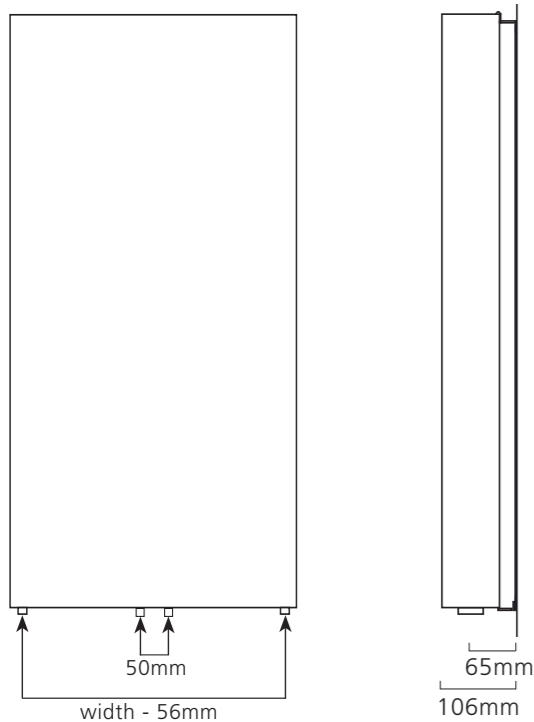

Sizes and Prices

Please add 10% to the RAL colour price to work out your special finish price.

Dimensions (mm)			Output Δt 50°C		Product Code	White Ex VAT	White Inc VAT	RAL Colour Ex VAT	RAL Colour Inc VAT	White +Valves Ex VAT	White +Valves Inc VAT	RAL Colour +Valves Ex VAT	RAL Colour +Valves Inc VAT
Height	Width	Depth	Watts	Btu's									
1600	400	79	1128	3849	FARA164021	£650.00	£780.00	£1,032.00	£1,238.40	£718.00	£861.60	£1,100.00	£1,320.00
	500	79	1410	4811	FARA165021	£708.00	£849.60	£1,115.00	£1,338.00	£776.00	£931.20	£1,183.00	£1,419.60
	600	79	1692	5773	FARA166021 ♦	£748.00	£897.60	£1,143.00	£1,371.60	£816.00	£979.20	£1,211.00	£1,453.20
1800	400	79	1231	4200	FARA184021	£709.00	£850.80	£1,174.00	£1,408.80	£777.00	£932.40	£1,242.00	£1,490.40
	500	79	1539	5251	FARA185021	£799.00	£958.80	£1,214.00	£1,456.80	£867.00	£1,040.40	£1,282.00	£1,538.40
	600	79	1847	6302	FARA186021	£839.00	£1,006.80	£1,263.00	£1,515.60	£907.00	£1,088.40	£1,331.00	£1,597.20
2000	400	79	1322	4511	FARA204021	£768.00	£921.60	£1,321.00	£1,585.20	£836.00	£1,003.20	£1,389.00	£1,666.80
	500	79	1653	5640	FARA205021	£855.00	£1,026.00	£1,388.00	£1,665.60	£923.00	£1,107.60	£1,456.00	£1,747.20
	600	79	1983	6766	FARA206021	£931.00	£1,117.20	£1,464.00	£1,756.80	£999.00	£1,198.80	£1,532.00	£1,838.40

*+Valves Prices include a choice of either Chrome or White, straight KINGSTON TRVs, (if you require angled valves please specify).

FARADAY® Type 21 (P+) Vertical profile

+Valves Prices include straight Chrome or White KINGSTON TRVs

Please specify at time of order

Pipe Centres and Technical Drawings

Type 21 (P+) Profile

Double steel panels (one front, one back) with a single convector.

Pipe centres left to right	=	width minus 56mm or 50mm
Pipe centres from wall	=	65mm
Depth from wall	=	106mm