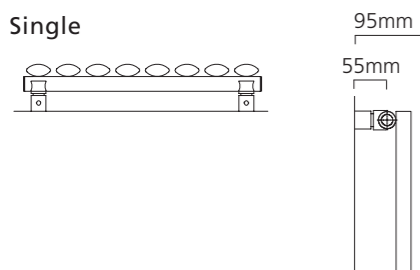

TALLIS Vertical

- Italian design & manufacture, steel vertical radiator
- 50mm x 25mm oval tubes in single & double; 1 heights & 4 widths
- Standard white RAL 9016 delivered in 48-72 hours
- 23 RAL colours, 10 special finishes, up to 8 working days (pg.12-13)

Sizes and Prices

Please add 10% to the RAL colour price to work out your special finish price.

Dimensions (mm)		Elements	Output Δt 50°C		Product Code	White Ex VAT	White Inc VAT	RAL Colour Ex VAT	RAL Colour Inc VAT	White +Valves Ex VAT	White +Valves Inc VAT	RAL Colour +Valves Ex VAT	RAL Colour +Valves Inc VAT
Height	Width		Watts	Btu's									
Vertical - Single													
1820	300	5	627	2139	TALL183005SV	£299.00	£358.80	£429.00	£514.80	£367.00	£440.40	£497.00	£596.40
	420	7	878	2996	TALL184207SV	£318.00	£381.60	£532.00	£638.40	£386.00	£463.20	£600.00	£720.00
	480	8	1004	3426	TALL184808SV	£360.00	£432.00	£611.00	£733.20	£428.00	£513.60	£679.00	£814.80
	600	10	1255	4282	TALL186010SV	£446.00	£535.20	£767.00	£920.40	£514.00	£616.80	£835.00	£1,002.00
Vertical - Double													
1820	300	10	950	3241	TALL183010DV	£425.00	£510.00	£615.00	£738.00	£493.00	£591.60	£683.00	£819.60
	420	14	1331	4541	TALL184214DV	£530.00	£636.00	£774.00	£928.80	£598.00	£717.60	£842.00	£1,010.40
	480	16	1521	5190	TALL184816DV	£595.00	£714.00	£884.00	£1,060.80	£663.00	£795.60	£952.00	£1,142.40
	600	20	1901	6486	TALL186020DV	£704.00	£844.80	£1,058.00	£1,269.60	£772.00	£926.40	£1,126.00	£1,351.20

*+Valves Prices include a choice of either Chrome or White, angled KINGSTON TRVs, (if you require straight valves please specify).

Pipe Centres and Technical Drawings

Single

Single Vertical
 Pipe centres left to right = Width plus valves
 Pipe centres from wall = 55mm
 Depth from wall = 95mm

Double

Double Vertical
 Pipe centres left to right = Width plus valves
 Pipe centres from wall = 80mm - 90mm
 Depth from wall = 120mm - 130mm

23 RAL Colours & 10 special finishes available (see pages 12-13 for full RAL and Special Finish options).