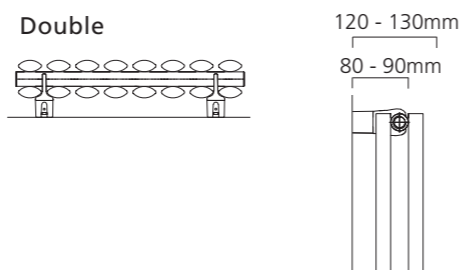

TALLIS Vertical

- Italian design & manufacture, steel vertical radiator
- 50mm x 25mm oval tubes in single & double; 1 heights & 4 widths
- Standard white RAL 9016 delivered in 48-72 hours
- 23 RAL colours, 10 special finishes, up to 8 working days (pg.12-13)

Sizes and Prices

Please add 10% to the RAL colour price to work out your special finish price.

Dimensions (mm)		Elements	Output Δt 50°C		Product Code	White Ex VAT	White Inc VAT	RAL Colour Ex VAT	RAL Colour Inc VAT	White +Valves Ex VAT	White +Valves Inc VAT	RAL Colour +Valves Ex VAT	RAL Colour +Valves Inc VAT
Height	Width		Watts	Btu's									
Vertical - Single													
1820	300	5	627	2139	TALL183005SV	£299.00	£358.80	£429.00	£514.80	£367.00	£440.40	£497.00	£596.40
	420	7	878	2996	TALL184207SV	£318.00	£381.60	£532.00	£638.40	£386.00	£463.20	£600.00	£720.00
	480	8	1004	3426	TALL184808SV	£360.00	£432.00	£611.00	£733.20	£428.00	£513.60	£679.00	£814.80
	600	10	1255	4282	TALL186010SV	£446.00	£535.20	£767.00	£920.40	£514.00	£616.80	£835.00	£1,002.00
Vertical - Double													
1820	300	10	950	3241	TALL183010DV	£425.00	£510.00	£615.00	£738.00	£493.00	£591.60	£683.00	£819.60
	420	14	1331	4541	TALL184214DV	£530.00	£636.00	£774.00	£928.80	£598.00	£717.60	£842.00	£1,010.40
	480	16	1521	5190	TALL184816DV	£595.00	£714.00	£884.00	£1,060.80	£663.00	£795.60	£952.00	£1,142.40
	600	20	1901	6486	TALL186020DV	£704.00	£844.80	£1,058.00	£1,269.60	£772.00	£926.40	£1,126.00	£1,351.20

*+Valves Prices include a choice of either Chrome or White, angled KINGSTON TRVs, (if you require straight valves please specify).

Pipe Centres and Technical Drawings

Single

Single Vertical
 Pipe centres left to right = Width plus valves
 Pipe centres from wall = 55mm
 Depth from wall = 95mm

Double

Double Vertical
 Pipe centres left to right = Width plus valves
 Pipe centres from wall = 80mm - 90mm
 Depth from wall = 120mm - 130mm

23 RAL Colours & 10 special finishes available (see pages 12-13 for full RAL and Special Finish options).