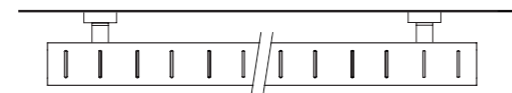

Sizes and Prices

Please add 10% to the RAL colour price to work out your special finish price.

Dimensions (mm)		Elements	Output Δt 50°C		Product Code	White Ex VAT	White Inc VAT	RAL Colour Ex VAT	RAL Colour Inc VAT	White +Valves Ex VAT	White +Valves Inc VAT	RAL Colour +Valves Ex VAT	RAL Colour +Valves Inc VAT
Height	Width		Watts	Btu's									
Horizontal													
548	800	8	626	2136	HUXL548008H	£394.00	£472.80	£514.00	£616.80	£462.00	£554.40	£582.00	£698.40
	1000	10	782	2668	HUXL541010H	£482.00	£578.40	£623.00	£747.60	£550.00	£660.00	£691.00	£829.20
	1200	12	938	3200	HUXL541212H	£591.00	£709.20	£746.00	£895.20	£659.00	£790.80	£814.00	£976.80
	1400	14	1095	3736	HUXL541414H	£690.00	£828.00	£865.00	£1,038.00	£758.00	£909.60	£933.00	£1,119.60
648	800	8	725	2474	HUXL648008H	£422.00	£506.40	£546.00	£655.20	£490.00	£588.00	£614.00	£736.80
	1000	10	906	3091	HUXL641010H	£520.00	£624.00	£679.00	£814.80	£588.00	£705.60	£747.00	£896.40
	1200	12	1087	3709	HUXL641212H	£634.00	£760.80	£811.00	£973.20	£702.00	£842.40	£879.00	£1,054.80
	1400	14	1268	4326	HUXL641414H	£738.00	£885.60	£943.00	£1,131.60	£806.00	£967.20	£1,011.00	£1,213.20
Vertical													
1848	300	3	691	2358	HUXL183003V	£299.00	£358.80	£415.00	£498.00	£367.00	£440.40	£483.00	£579.60
	400	4	921	3142	HUXL184004V	£398.00	£477.60	£547.00	£656.40	£466.00	£559.20	£615.00	£738.00
	500	5	1151	3927	HUXL185005V	£498.00	£597.60	£679.00	£814.80	£566.00	£679.20	£747.00	£896.40
	600	6	1381	4712	HUXL186006V	£597.00	£716.40	£812.00	£974.40	£665.00	£798.00	£880.00	£1,056.00

*+Valves Prices include a choice of either Chrome or White, angled KINGSTON TRVs, (if you require straight valves please specify).

Pipe Centres and Technical Drawings

Top view

Pipe centres left to right = Width - 22mm plus valves
 Pipe centres from wall = 50mm
 Depth from wall = 90mm