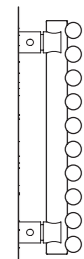

\*+Valves Prices include a choice of either Chrome or White, straight KINGSTON TRVs, (if you require angled valves please specify).

Actual tube size 23mm

## Pipe Centres and Technical Drawings

Single

90mm  
55mm

Double

114-124mm  
79-89mm

Pipe centres left to right = Width less 50mm  
 Pipe centres from wall = single - 55mm  
 = double - 79mm-89mm  
 Depth from wall = single - 90mm  
 = double - 114mm-124mm