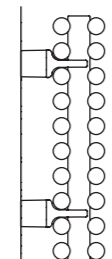

\*+Valves Prices include a choice of either Chrome or White, straight KINGSTON TRVs, (if you require angled valves please specify).

Actual tube size 23mm

## Pipe Centres and Technical Drawings

Single

90mm  
55mm

Double

114-124mm  
79-89mm

Pipe centres left to right = Width less 50mm  
 Pipe centres from wall = single - 55mm  
 = double - 79mm-89mm  
 Depth from wall = single - 90mm  
 = double - 114mm-124mm

◆CHAUCER Single Horizontal 402mm x 1220mm shown in RAL 9004 Signal Black with Chrome KINGSTON TRVs.

Matching 23mm round tubed CHAUCER Side Rail (pg.76).