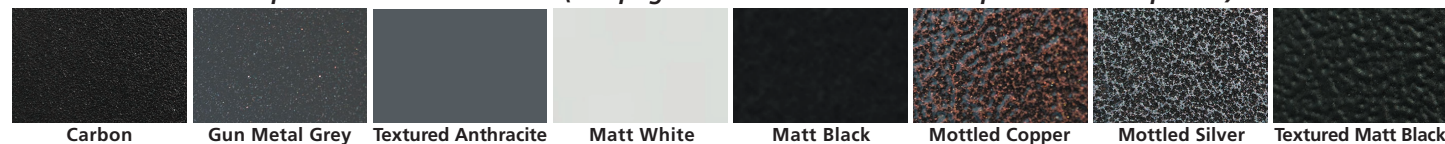

WITTON Type 11 (K1) Profile

Single steel panel with a single convector.

Pipe centres left to right = Width plus valves
Pipe centres from wall = 48mm / 68mm
Depth from wall = 82mm / 102mm

23 RAL Colours & 10 special finishes available (see pages 12-13 for full RAL and Special Finish options).

Please note: Due to printing processes & manufacturing tolerances the colour of finished radiators may vary from the colours represented in this brochure.