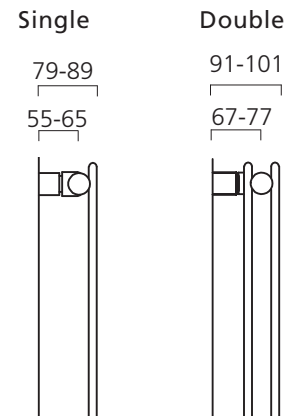

## Pipe Centres and Technical Drawings

**Single Horizontal**  
 Pipe centres left to right = Width less 58mm  
 Pipe centres from wall = 55mm - 65mm  
 Depth from wall = 79mm - 89mm

**Double Horizontal**  
 Pipe centres left to right = Width less 58mm  
 Pipe centres from wall = 67mm-77mm  
 Depth from wall = 91mm-101mm

## Sizes and Prices

Please add 10% to the RAL colour price to work out your special finish price.

Dimensions (mm)		Elements	Output Δt 50°C		Product Code	White Ex VAT	White Inc VAT	RAL Colour Ex VAT	RAL Colour Inc VAT	White +Valves Ex VAT	White +Valves Inc VAT	RAL Colour +Valves Ex VAT	RAL Colour +Valves Inc VAT
Height	Width		Watts	Btu's									
<b>Vertical - Single</b>													
1820	312	4	588	2006	BEAUF183104SV	£315.00	£378.00	£480.00	£576.00	£383.00	£459.60	£548.00	£657.60
	464	6	881	3006	BEAUF184606SV	£418.00	£501.60	£657.00	£788.40	£486.00	£583.20	£725.00	£870.00
	540	7	1029	3511	BEAUF185407SV♦	£443.00	£531.60	£730.00	£876.00	£511.00	£613.20	£798.00	£957.60
	616	8	1176	4013	BEAUF186108SV	£522.00	£626.40	£828.00	£993.60	£590.00	£708.00	£896.00	£1,075.20
<b>Vertical - Double</b>													
1820	312	8	840	2866	BEAUF183108DV	£567.00	£680.40	£750.00	£900.00	£635.00	£762.00	£818.00	£981.60
	464	12	1259	4296	BEAUF184612DV	£748.00	£897.60	£1,016.00	£1,219.20	£816.00	£979.20	£1,084.00	£1,300.80
	540	14	1470	5016	BEAUF185414DV	£821.00	£985.20	£1,117.00	£1,340.40	£889.00	£1,066.80	£1,185.00	£1,422.00
	616	16	1680	5732	BEAUF186116DV	£924.00	£1,108.80	£1,267.00	£1,520.40	£992.00	£1,190.40	£1,335.00	£1,602.00

## Pipe Centres & Technical Drawings

**Single Vertical**  
 Pipe centres left to right = Width plus valves  
 Pipe centres from wall = 55mm-65mm  
 Depth from wall = 79mm-89mm

**Double Vertical**  
 Pipe centres left to right = Width plus valves  
 Pipe centres from wall = 67mm-77mm  
 Depth from wall = 91mm-101mm