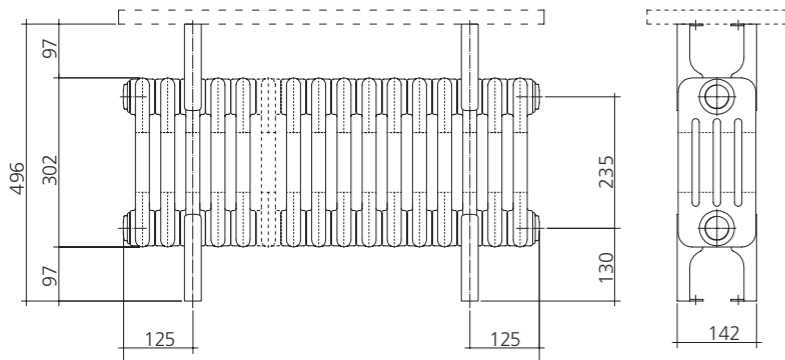

Widths include measurement for bushes. Please note due to manufacturing tolerances widths shown may vary by +/- 2mm.

*+Valves Prices include a choice of either Chrome or White, angled KINGSTON TRVs, (if you require straight valves please specify).

Please note:
All radiators will be supplied with the correct number of feet.

Pipe centres = width of radiator + valves

Bench Seat Sizes & Prices

Bench seats are made from fir wood.

Seat Length (mm)	Recommended for use with (mm)	Product Code	Price Ex VAT	Price Inc VAT
650	476 wide	BENCHSEAT650	£257.00	£308.40
815	566, 611, and 656 wide	BENCHSEAT815	£313.00	£375.60
1015	701 wide	BENCHSEAT1015	£347.00	£416.40
1350	881, 926, 1016, and 1061 wide	BENCHSEAT1350	£364.00	£436.80
1650	1151 wide	BENCHSEAT1650	£394.00	£472.80
1950	1511 and 1601 wide	BENCHSEAT1950	£415.00	£498.00
2150	1781 and 1871 wide	BENCHSEAT2150	£454.00	£544.80
2650	2231 wide	BENCHSEAT2650	£559.00	£670.80