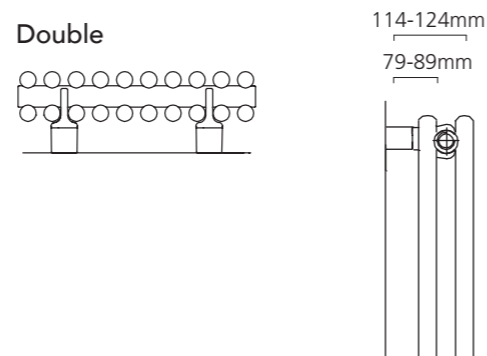

\*+Valves Prices include a choice of either Chrome or White, angled KINGSTON TRVs, (if you require straight valves please specify).

Actual tube size 23mm

## Pipe Centres and Technical Drawings

Single

### Single Vertical

Pipe centres left to right = Width plus valves  
 Pipe centres from wall = 55mm  
 Depth from wall = 90mm

Double

### Double Vertical

Pipe centres left to right = Width plus valves  
 Pipe centres from wall = 79mm - 89mm  
 Depth from wall = 114mm - 124mm

Horizontal (pg.68-69)

+Valves Prices include angled Chrome or White KINGSTON TRVs