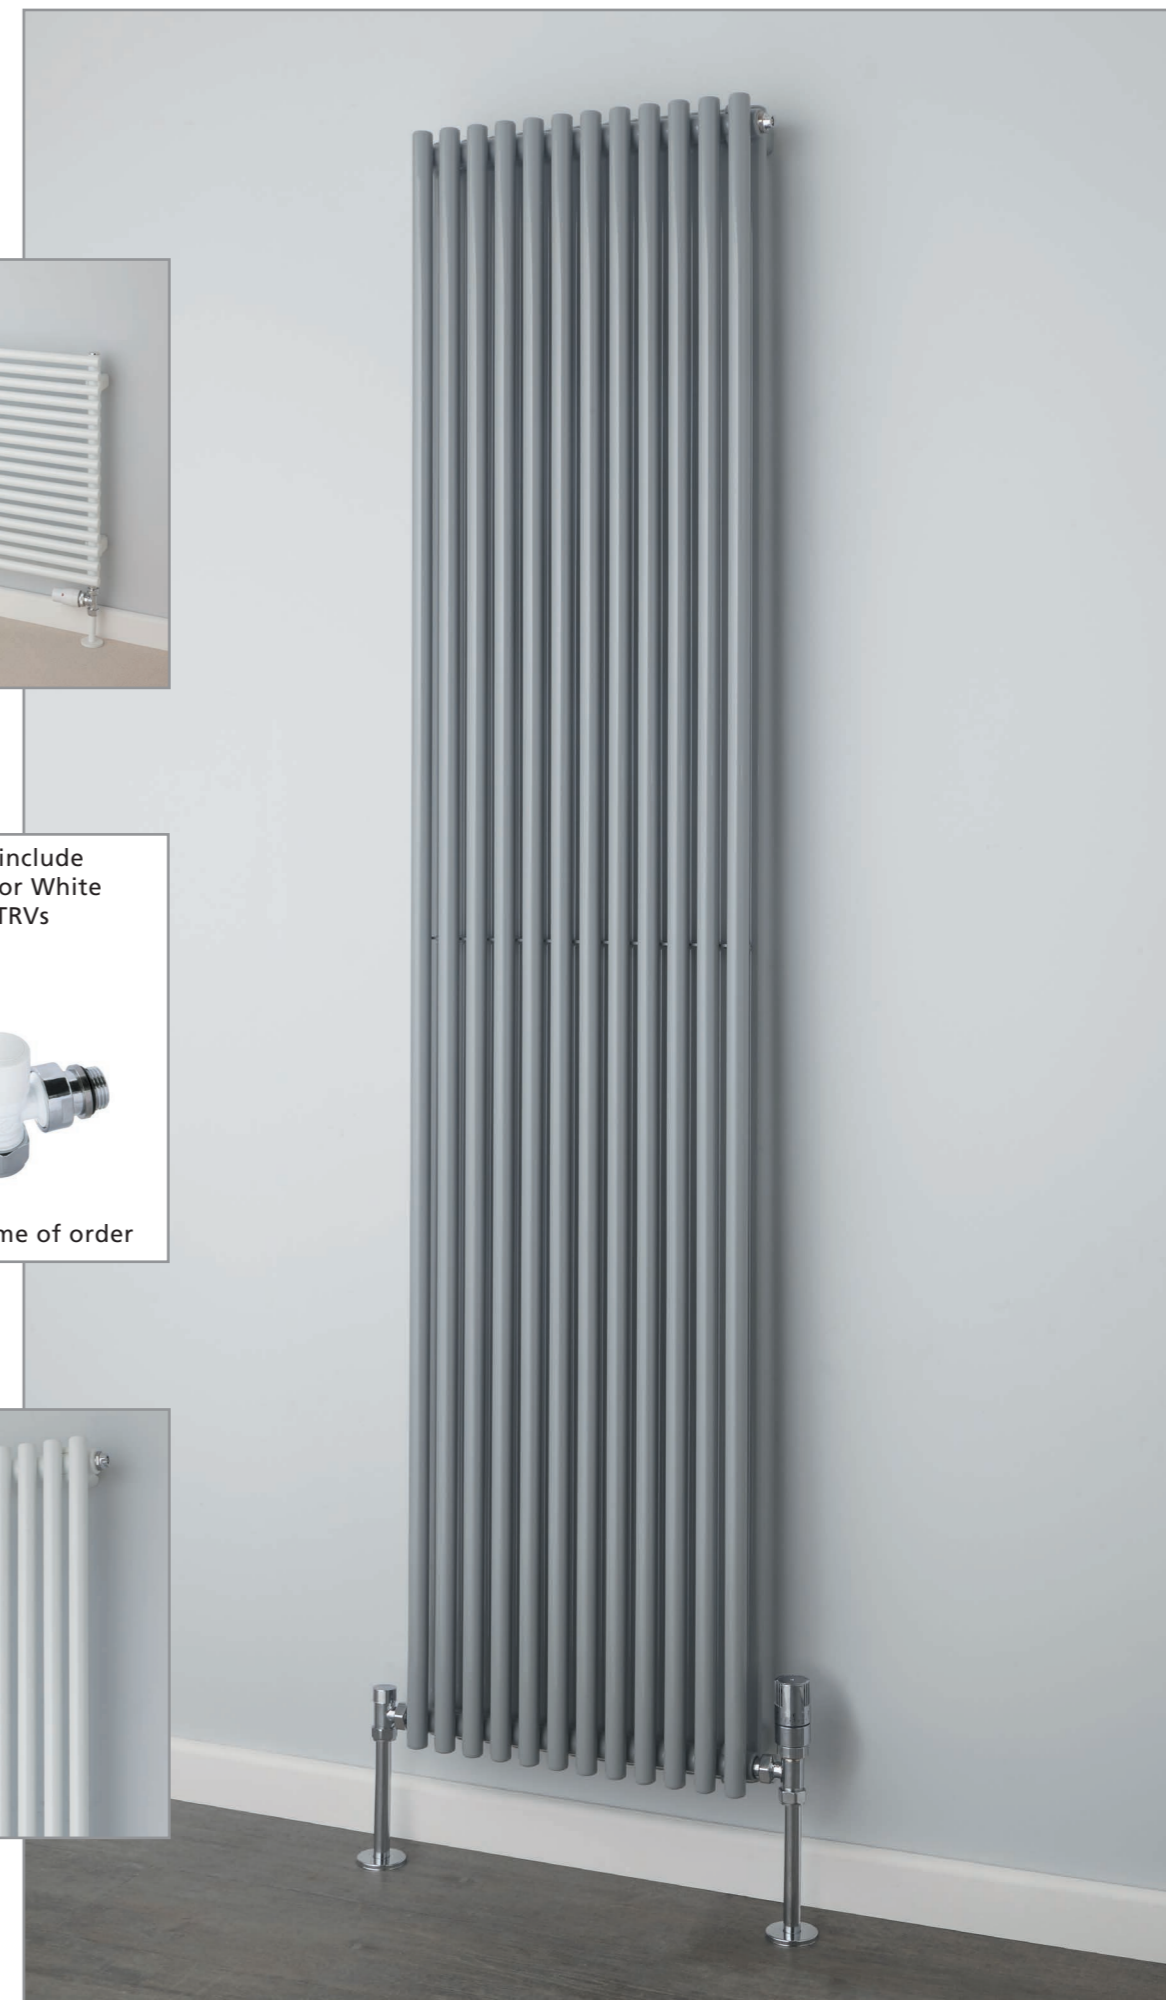

# CHAUCER Vertical

- Italian design & manufacture, steel vertical radiator
- 23mm round tubes available in 1 height & 4 widths in single & double
- Standard white RAL 9016 delivered in 48-72 hours
- 23 RAL colours, 10 special finishes, up to 8 working days (pg.12-13)

### Single Vertical

Pipe centres left to right = Width plus valves  
 Pipe centres from wall = 55mm  
 Depth from wall = 90mm

Double

### Double Vertical

Pipe centres left to right = Width plus valves  
 Pipe centres from wall = 79mm - 89mm  
 Depth from wall = 114mm - 124mm

Horizontal (pg.68-69)

+Valves Prices include angled Chrome or White KINGSTON TRVs

Please specify at time of order

Single Vertical

♦ CHAUCER Double Vertical in RAL 7042 Traffic Grey A, 1820mm x 402mm with Chrome KINGSTON TRVs.