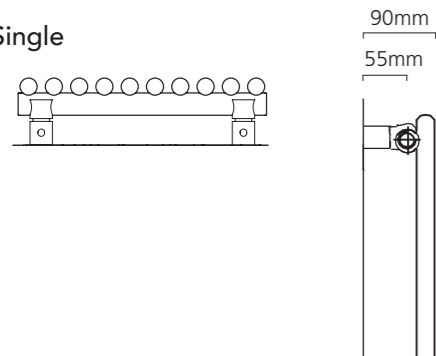

## Sizes and Prices

Please add 10% to the RAL colour price to work out your special finish price.

Dimensions (mm)		Elements	Output Δt 50°C		Product Code	White Ex VAT	White Inc VAT	RAL Colour Ex VAT	RAL Colour Inc VAT	White +Valves Ex VAT	White +Valves Inc VAT	RAL Colour +Valves Ex VAT	RAL Colour +Valves Inc VAT
Height	Width		Watts	Btu's									
<b>Vertical - Single</b>													
1820	300	9	706	2409	CHAU183009SV	£325.00	£390.00	£487.00	£584.40	£393.00	£471.60	£555.00	£666.00
	402	12	941	3211	CHAU184012SV	£369.00	£442.80	£553.00	£663.60	£437.00	£524.40	£621.00	£745.20
	504	15	1176	4013	CHAU185015SV	£413.00	£495.60	£683.00	£819.60	£481.00	£577.20	£751.00	£901.20
	606	18	1411	4814	CHAU186018SV	£455.00	£546.00	£751.00	£901.20	£523.00	£627.60	£819.00	£982.80
<b>Vertical - Double</b>													
1820	300	18	1056	3603	CHAU183018DV	£521.00	£625.20	£696.00	£835.20	£589.00	£706.80	£764.00	£916.80
	402	24	1408	4804	CHAU184024DV ♦	£595.00	£714.00	£805.00	£966.00	£663.00	£795.60	£873.00	£1,047.60
	504	30	1760	6005	CHAU185030DV	£682.00	£818.40	£1,009.00	£1,210.80	£750.00	£900.00	£1,077.00	£1,292.40
	606	36	2111	7203	CHAU186036DV	£765.00	£918.00	£1,143.00	£1,371.60	£833.00	£999.60	£1,211.00	£1,453.20

\*+Valves Prices include a choice of either Chrome or White, angled KINGSTON TRVs, (if you require straight valves please specify).

Actual tube size 23mm

### Single Vertical

Pipe centres left to right = Width plus valves  
 Pipe centres from wall = 55mm  
 Depth from wall = 90mm

Double

### Double Vertical

Pipe centres left to right = Width plus valves  
 Pipe centres from wall = 79mm - 89mm  
 Depth from wall = 114mm - 124mm

Horizontal (pg.68-69)

+Valves Prices include angled Chrome or White KINGSTON TRVs