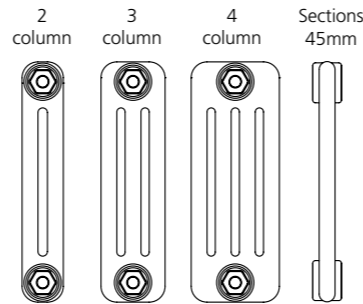

Please add 10% to the RAL Colour price to work out your Special Finish price

PIPE CENTRES

Pipe centres left to right = Width of radiator plus valves

Pipe centres from wall
(Based on adjustable wall ties)

- = 2 column = 64mm - 74mm
- = 3 column = 82mm - 92mm
- = 4 column = 102mm - 112mm

BORE CENTRES

Bore centres = Height less 65mm

Bore centres from base = 32.5mm

ACCESSORIES

Optional CORNEL Towel Bar

Description	Product Code	Price Ex VAT	Price Inc VAT
Chrome Towel Bar to fit 8 Sections or more	CORNTB08SEC	£54.00	£64.80
Chrome Towel Bar to fit 10 Sections or more	CORNTB10SEC	£65.00	£78.00