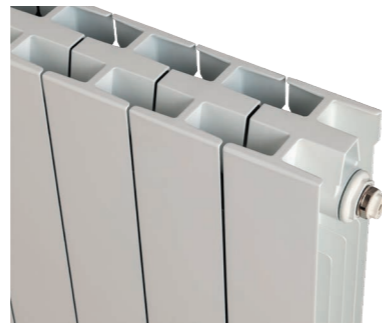

SAXON Horizontal

- Italian design & manufacture, aluminium radiator
- Combines low water content with high thermal efficiency
- Standard white RAL 9010 delivered in 48-72 hours
- 23 RAL colours, 10 special finishes, up to 10 working days (pg.12-13)

Sizes and Prices

Please add 10% to the RAL colour price to work out your special finish price.

Dimensions (mm)			Sections	Output Δt 50°C		Product Code	White Ex VAT	White Inc VAT	RAL Colour Ex VAT	RAL Colour Inc VAT	White +Valves Ex VAT	White +Valves Inc VAT	RAL Colour +Valves Ex VAT	RAL Colour +Valves Inc VAT
Height	Width	Depth		Watts	Btu's									
440	420	95	5	470	1604	SAXO444205H	£194.00	£232.80	£288.00	£345.60	£262.00	£314.40	£356.00	£427.20
	660	95	8	752	2566	SAXO446608H	£263.00	£315.60	£418.00	£501.60	£331.00	£397.20	£486.00	£583.20
	820	95	10	940	3207	SAXO448210H	£328.00	£393.60	£523.00	£627.60	£396.00	£475.20	£591.00	£709.20
	980	95	12	1128	3849	SAXO449812H	£392.00	£470.40	£625.00	£750.00	£460.00	£552.00	£693.00	£831.60
	1140	95	14	1316	4490	SAXO441114H	£484.00	£580.80	£730.00	£876.00	£552.00	£662.40	£798.00	£957.60
590	420	95	5	615	2098	SAXO594205H	£198.00	£237.60	£297.00	£356.40	£266.00	£319.20	£365.00	£438.00
	660	95	8	984	3357	SAXO596608H	£264.00	£316.80	£426.00	£511.20	£332.00	£398.40	£494.00	£592.80
	820	95	10	1230	4197	SAXO598210H	£332.00	£398.40	£531.00	£637.20	£400.00	£480.00	£599.00	£718.80
	980	95	12	1476	5036	SAXO599812H	£394.00	£472.80	£640.00	£768.00	£462.00	£554.40	£708.00	£849.60
	1140	95	14	1722	5875	SAXO591114H	£496.00	£595.20	£747.00	£896.40	£564.00	£676.80	£815.00	£978.00
690	420	95	5	710	2423	SAXO694205H	£207.00	£248.40	£302.00	£362.40	£275.00	£330.00	£370.00	£444.00
	660	95	8	1136	3876	SAXO696608H	£277.00	£332.40	£441.00	£529.20	£345.00	£414.00	£509.00	£610.80
	820	95	10	1420	4845	SAXO698210H	£348.00	£417.60	£553.00	£663.60	£416.00	£499.20	£621.00	£745.20
	980	95	12	1704	5814	SAXO699812H	£419.00	£502.80	£662.00	£794.40	£487.00	£584.40	£730.00	£876.00
	1140	95	14	1988	6783	SAXO691114H	£519.00	£622.80	£771.00	£925.20	£587.00	£704.40	£839.00	£1,006.80

Please note widths include measurement for bushes.

*+Valves Prices include a choice of either chrome or white, angled KINGSTON TRVs, (if you require straight valves please specify).