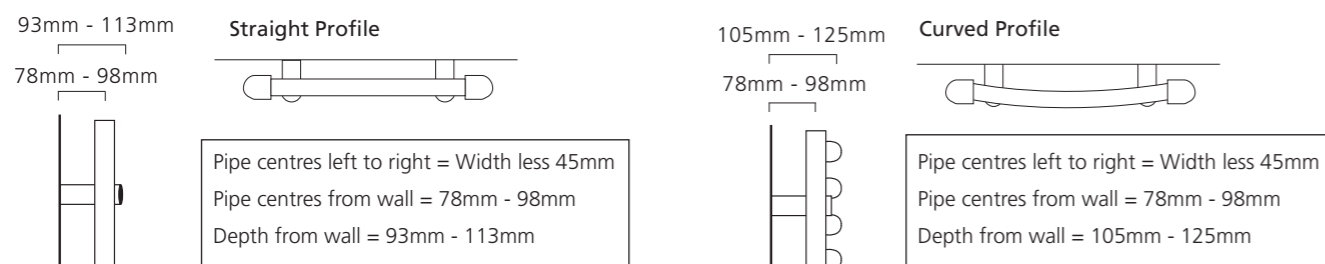

*+Valves Prices include angled chrome DRAKE Valves, please specify at time of order if you require straight valves.
The ARGYLL is suitable for use as dual fuel, please see pages 94-95 for available Electric Elements.

Electric Straight Sizes and Prices

Supplied as standard with Element A see page 94 for details

Dimensions (mm)		Cross Tubes	Output Δt 50°C Watts	Product Code	Chrome Ex VAT	Chrome Inc VAT
Height	Width					
Straight						
600	400	12	150	ARGS6040EC	£180.00	£216.00
800	500	14	200	ARGS8050EC	£218.00	£261.60
1200	500	20	300	ARGS1250EC	£282.00	£338.40
1600	500	26	500	ARGS1650EC	£338.00	£405.60
1800	600	30	600	ARGS1860EC	£407.00	£488.40

ARGYLL Electric depth from wall = 80mm

Element A (2-year guarantee)

- A simple, entry-level element, with a fixed stainless head
- 1 fixed heat setting of 65°C regulating the internal radiator temperature
- Power supply controlled from switched fused spur (no power button on the element itself)
- IP67. Class 1. Element fitted on the right-hand side.
- Guarantee - 2 years

ARGYLL Hydronic Pipe Centres and Technical Drawings

Curved with LIVINGSTONE Valves