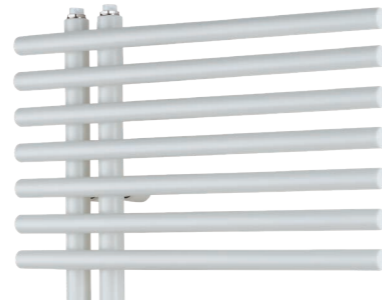

CHAUCER Side Rail

- Italian design & manufacture, steel towel rail
- Side loading towel rail with 23mm round tubes
- White RAL 9016 delivered as standard in 48-72 hours
- Optional next-day delivery available (pg.2)
- 23 RAL colours, 10 special finishes, up to 10 working days (pg.12-13)
- Dual fuel available, please specify at time of order

Sizes and Prices

Please add 10% to the RAL colour price to work out your special finish price.

Dimensions (mm)		Output Δt 50°C		Product Code	White Ex VAT	White Inc VAT	RAL Colour Ex VAT	RAL Colour Inc VAT	White +Valves Ex VAT	White +Valves Inc VAT	RAL Colour +Valves Ex VAT	RAL Colour +Valves Inc VAT
Height	Width	Watts	Btu's									
832	500	394	1344	CHAUSR8350	£249.00	£298.80	£360.00	£432.00	£278.00	£333.60	£389.00	£466.80
	600	455	1552	CHAUSR8360	£258.00	£309.60	£369.00	£442.80	£287.00	£344.40	£398.00	£477.60
1348	500	612	2088	CHAUSR1350	£306.00	£367.20	£448.00	£537.60	£335.00	£402.00	£477.00	£572.40
	600	708	2416	CHAUSR1360	£317.00	£380.40	£486.00	£583.20	£346.00	£415.20	£515.00	£618.00

*+Valves Prices include angled chrome DRAKE Valves, please specify at time of order if you require straight valves. The CHAUCER Side Rail is suitable for use as dual fuel, please see pages 94-95 for available Electric Elements.