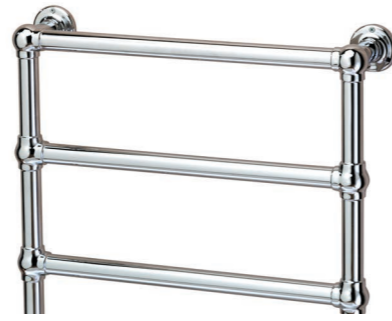

CLEVES

- Classic steel towel rail in chrome
- Floor or wall mounted options, delivered in 48-72 hours
- Optional next-day delivery available (pg.2)
- Dual fuel available, please specify at time of order

Sizes and Prices

Dimensions (mm)			Cross Tubes	Output Δt 50°C		Product Code	Chrome Ex VAT	Chrome Inc VAT	Chrome +Valves Ex VAT	Chrome +Valves Inc VAT
Height	Width	Depth		Watts	Btu's					
Wall Mounted										
750	500	125	4	137	467	CLEV75504C	£523.00	£627.60	£562.00	£674.40
Floor Standing										
848	598	137	4	163	556	CLEV845904C	£540.00	£648.00	£579.00	£694.80
1548	598	144	5	310	1058	CLEV155905C ♦	£656.00	£787.20	£695.00	£834.00

*+Valve Prices include Chrome WILLOW Valves, angled only.

The CLEVES is suitable for use as dual fuel, please see pages 94-95 for available Electric Elements.

Supplement Prices for Dual Fuel Option

Description	Product Code	Price Ex VAT	Price Inc VAT
100W Dual Energy Element (for Wall Mounted Rail)	100WDEELE	£62.00	£74.40
100W Dual Energy Element (for Floor Standing Rail 848 x 598)	100WDEELE	£62.00	£74.40
150W Dual Energy Element (for Floor Standing Rail 1548 x 598)	150WDEELE	£63.00	£75.60

Please Note: Elements have an IP rating of 55 and are guaranteed for 2 years.