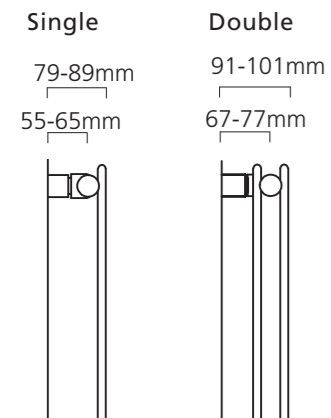

Pipe Centres & Technical Drawings