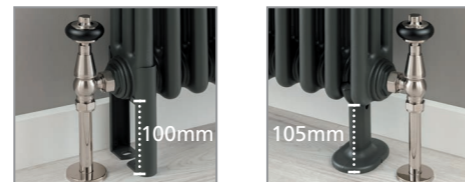

CORNEL alternative mounting options

Please refer to pages 10-11 for alternative mounting options and pipe centre information.

+Valves Prices include angled chrome or white KINGSTON TRVs

Please specify at time of order

♦ CORNEL horizontal 4 column, 500mm x 836mm in RAL 7016 Anthracite Grey with optional slip on feet and chrome KINGSTON TRVs.