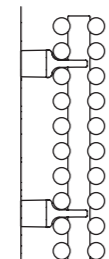

Double

114-124mm
79-89mm

Pipe centres left to right	= Width less 50mm
Pipe centres from wall	= single - 55mm = double - 79mm-89mm
Depth from wall	= single - 90mm = double - 114mm-124mm