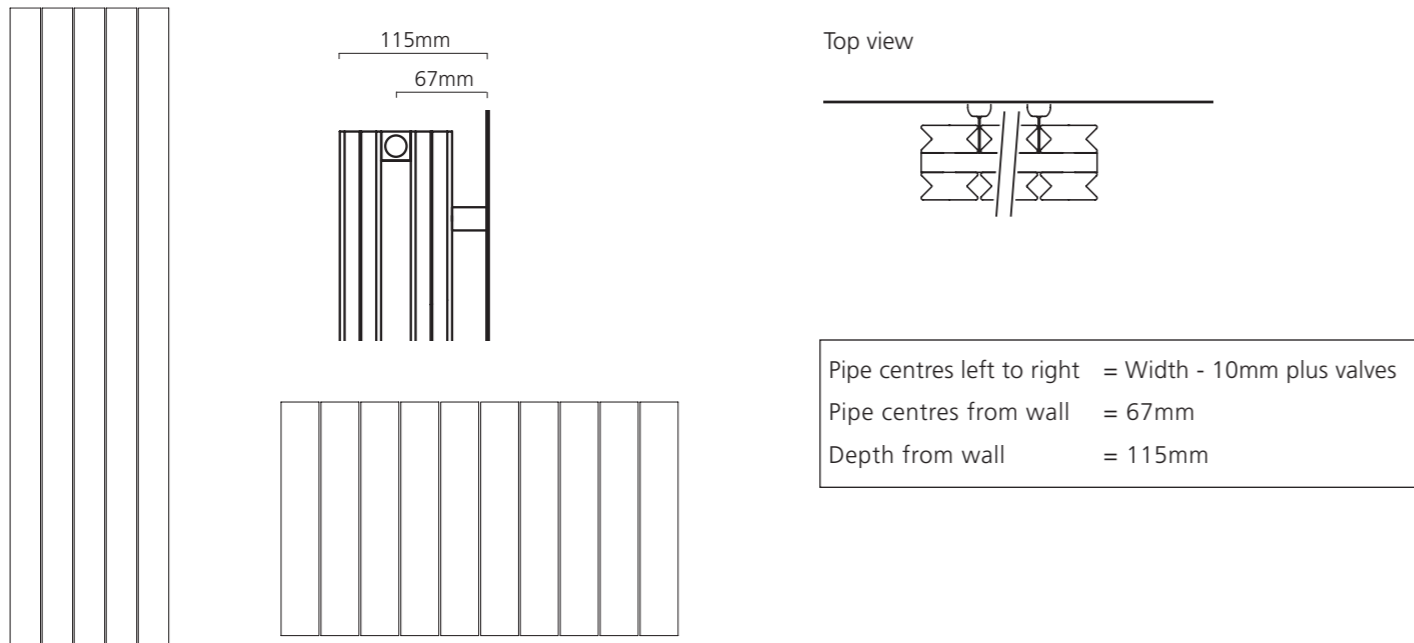

Pipe Centres and Technical Drawings

◆PAXTON Vertical 1826mm x 395mm shown in White RAL 9016 with KINGSTON TRVs.