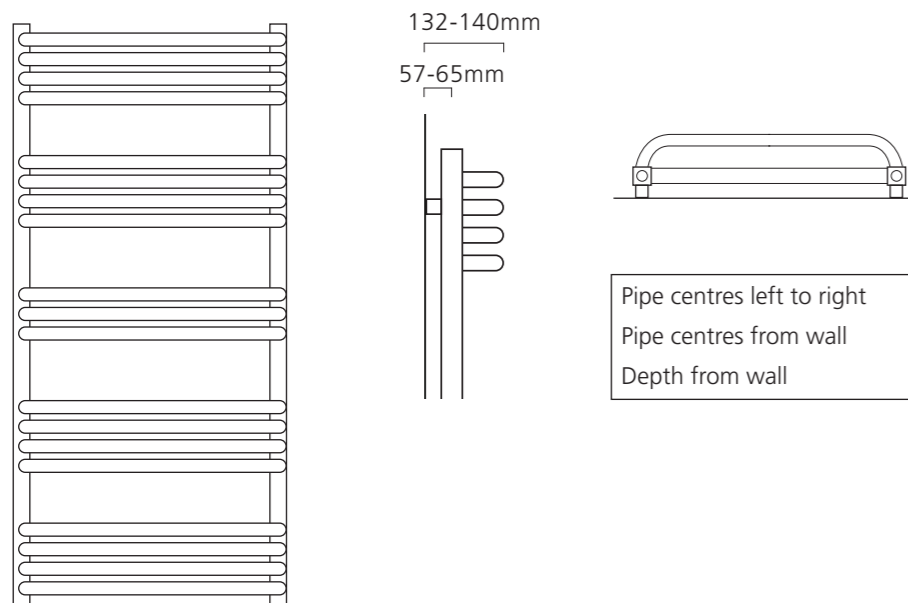

Pipe Centres and Technical Drawings

Pipe centres left to right = Width less 40mm
Pipe centres from wall = 57mm - 65mm
Depth from wall = 132mm - 140mm