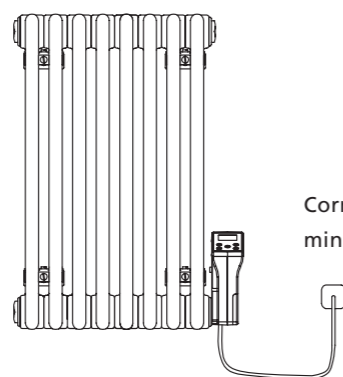

Technical Drawings

Cornel Electric radiators must be hung a minimum of 150mm off the floor.

- IP24
- 8 operating modes: weekly program, 3 integrated pre-set timed programs, pilot-wire facility, comfort, night and antifreeze
- Open Window Function
- 2-Year Guarantee on the element