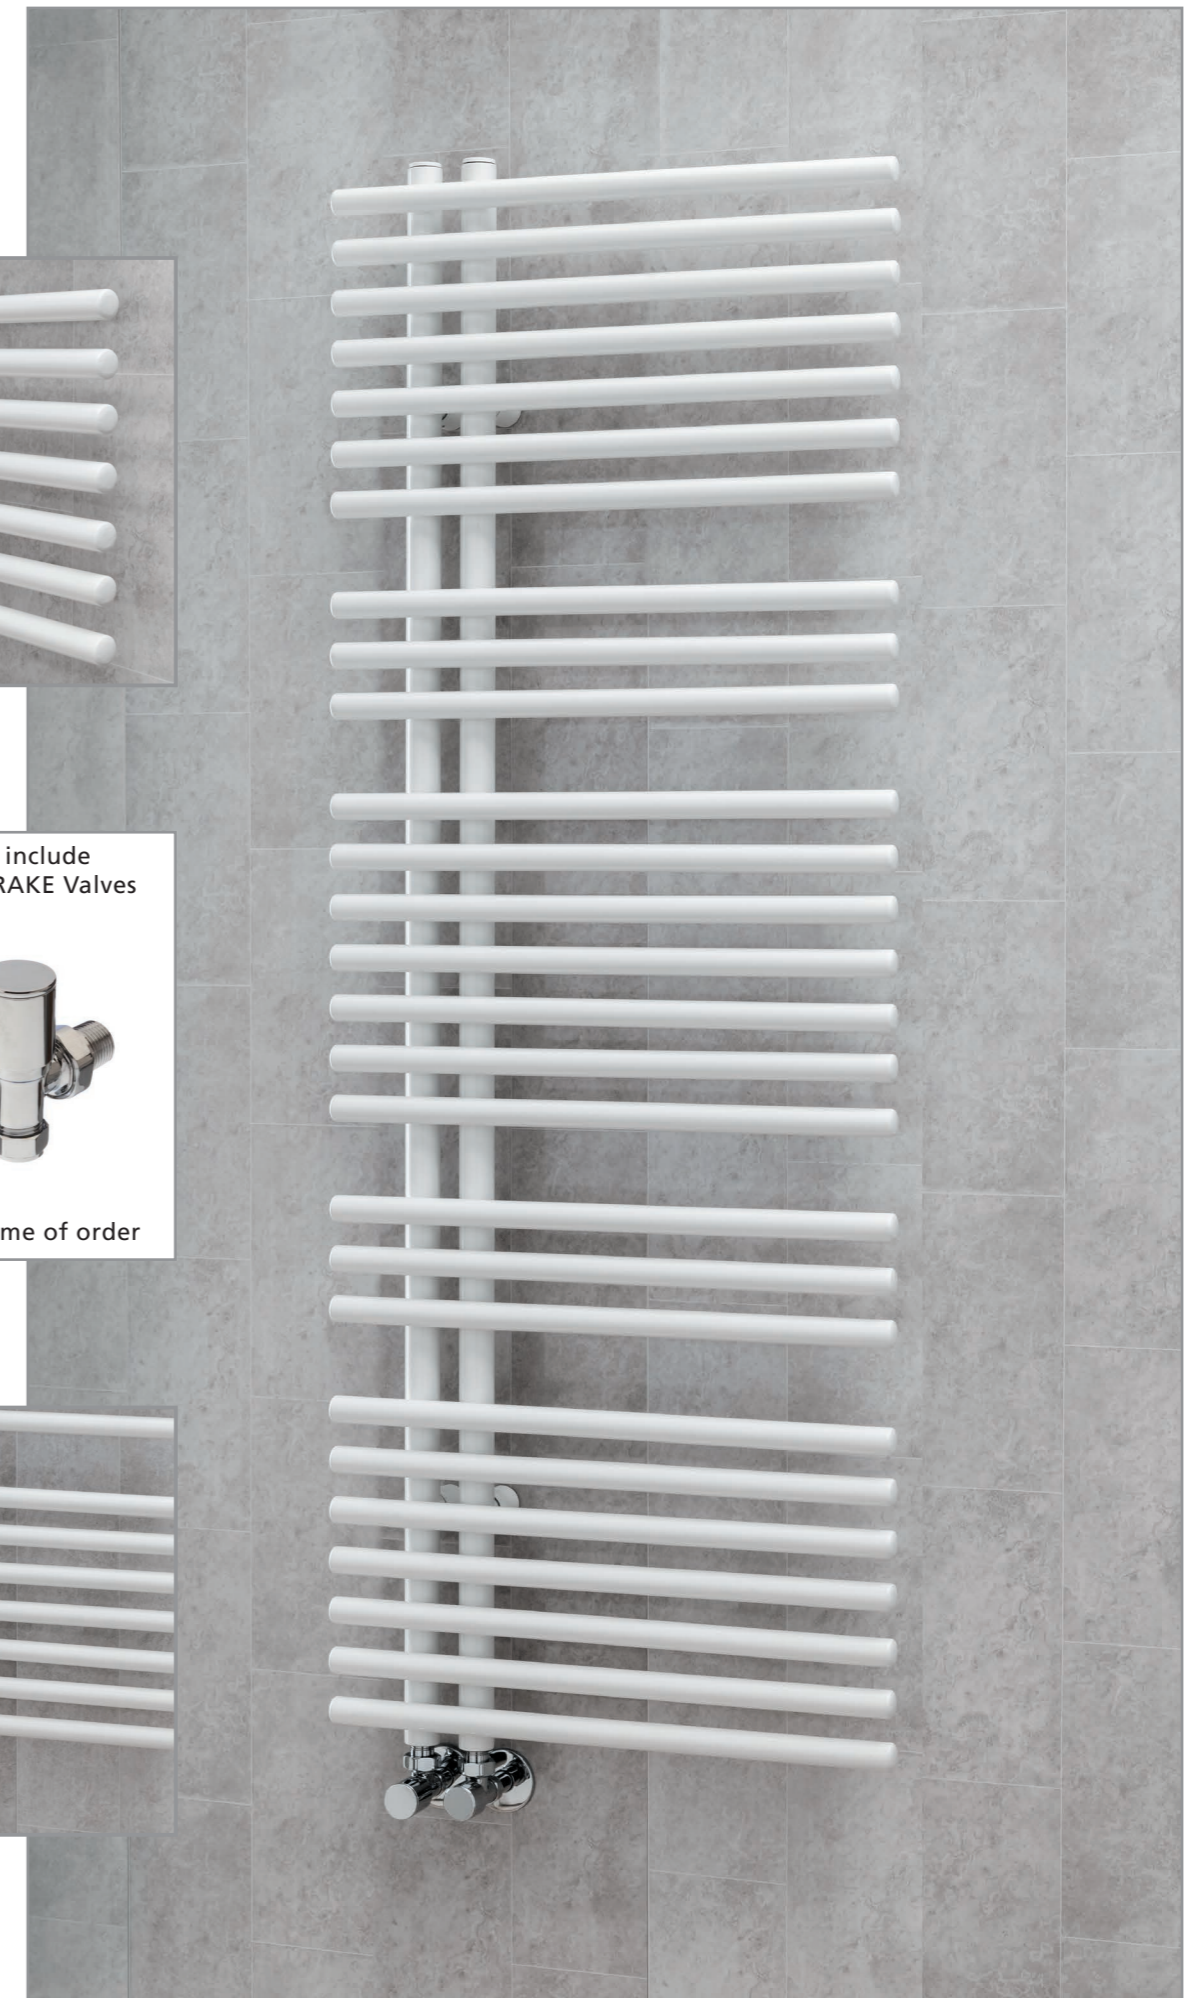

◆ CHAUCER Side Rail 1348mm x 500mm in White RAL 9016 shown with DRAKE Valves.