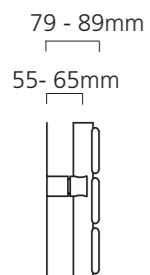

◆ BEAUFORT Double Horizontal 464mm x 1020mm shown in White RAL 9016 with white KINGSTON TRVs.