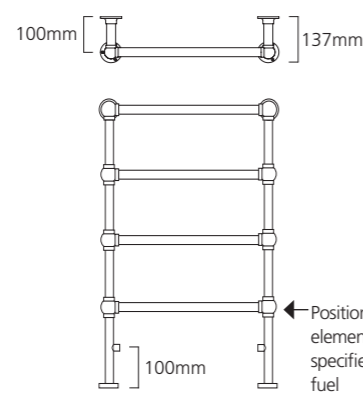

Floor Standing 848mm high

Pipe centres left to right = Width less 145mm less valves
Pipe centres from wall = 848mm high = 100mm, 1548mm high = 107mm
Depth from wall = 848mm high = 137mm, 1548mm high = 144mm