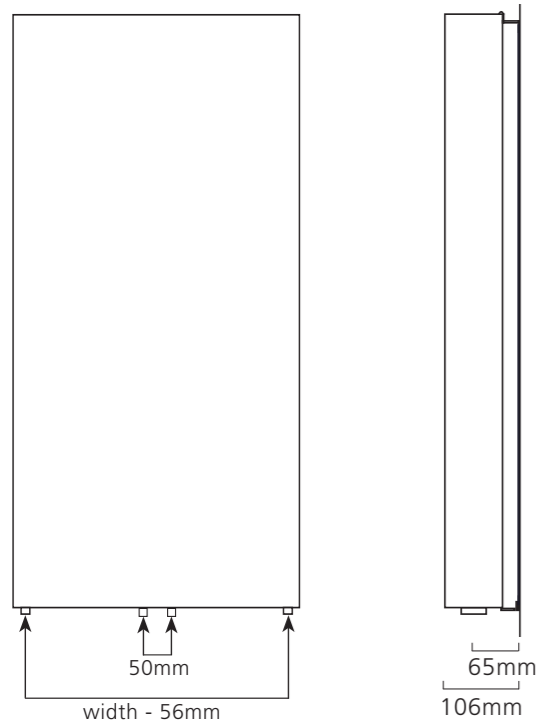

Pipe Centres and Technical Drawings

Type 21 (P+) Profile

Double steel panels (one front, one back) with a single convector.

Pipe centres left to right = width minus 56mm or 50mm
Pipe centres from wall = 65mm
Depth from wall = 106mm

© FARADAY is a registered trademark of IRSAP UK Limited.