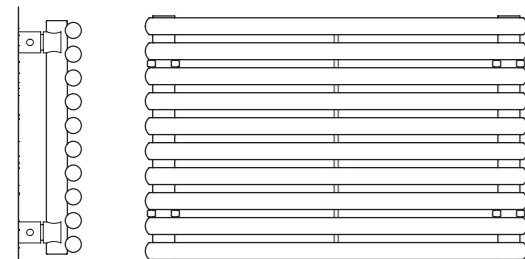

Pipe Centres and Technical Drawings

Single

90mm
55mm

Double

114-124mm
79-89mm

Pipe centres left to right	= Width less 50mm
Pipe centres from wall	= single - 55mm = double - 79mm-89mm
Depth from wall	= single - 90mm = double - 114mm-124mm