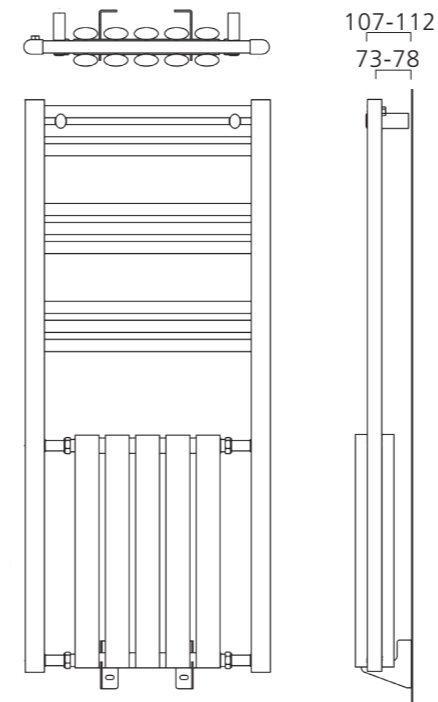

Pipe Centres and Technical Drawings

Pipe centres left to right = width less 36mm
Pipe centres from wall = 73mm - 78mm
Depth from wall = 107mm - 112mm