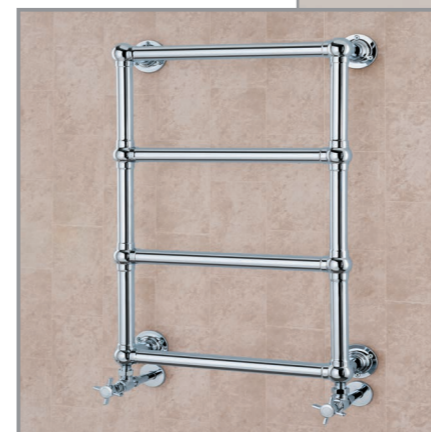

### Floor Standing 1548mm high

Floor Standing option

+Valves Prices include chrome WILLOW Valves

Please specify at time of order

Wall Mounted option

♦ CLEVES Floor Standing 1548mm x 598mm shown with WILLOW Valves.