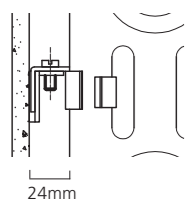

Universal Wall Brackets (Supplied as standard)

Optional slip on feet kits

(2 feet per radiator up to 18 sections, 22 & 26 sections require 4 feet).

Description	Kit Quantity	Product Code	Lacquer Ex VAT	Lacquer Inc VAT
2, 3, & 4 Column	2	CORNSOF2L	£94.00	£112.80
	4	CORNSOF4L	£188.00	£225.60