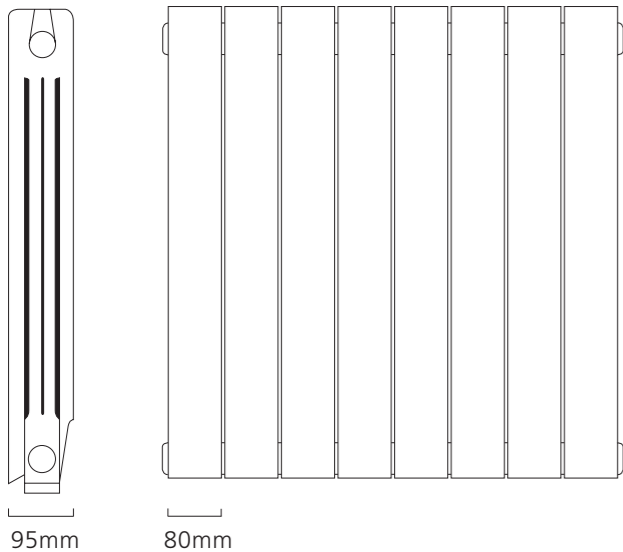

Pipe Centres and Technical Drawings

Side Profile   Front Profile

Pipe centres left to right = Width of radiator plus valves
Pipe centres from wall = 70mm
Depth from wall = 120mm

Wall Brackets

Each SAXON radiator will be supplied with 2 x left hand and 2 x right hand Brackets.

For a larger range of aluminium please refer to The Radiator Company; theradiatorcompany.co.uk where we have an extensive range of sizes.