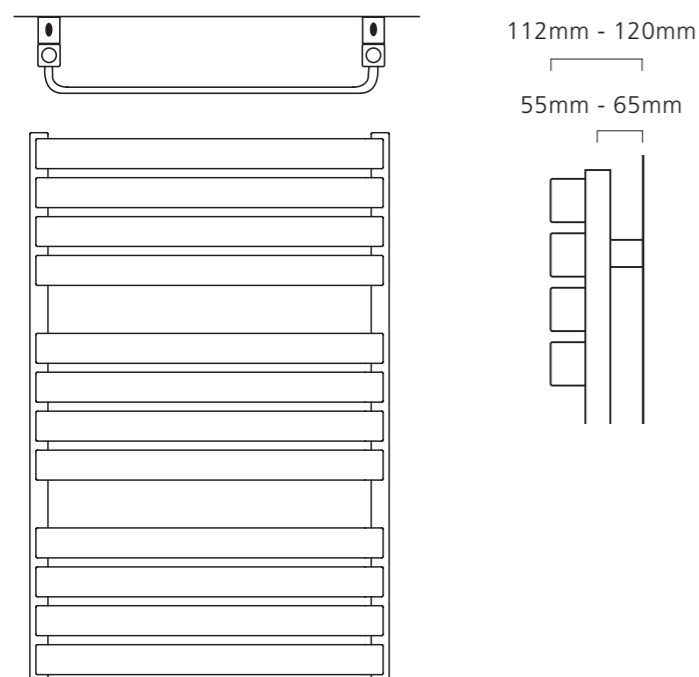

Pipe Centres and Technical Drawings

Pipe centres left to right = Width less 30mm
Pipe centres from wall = 57mm - 65mm
Depth from wall = 112mm - 120mm