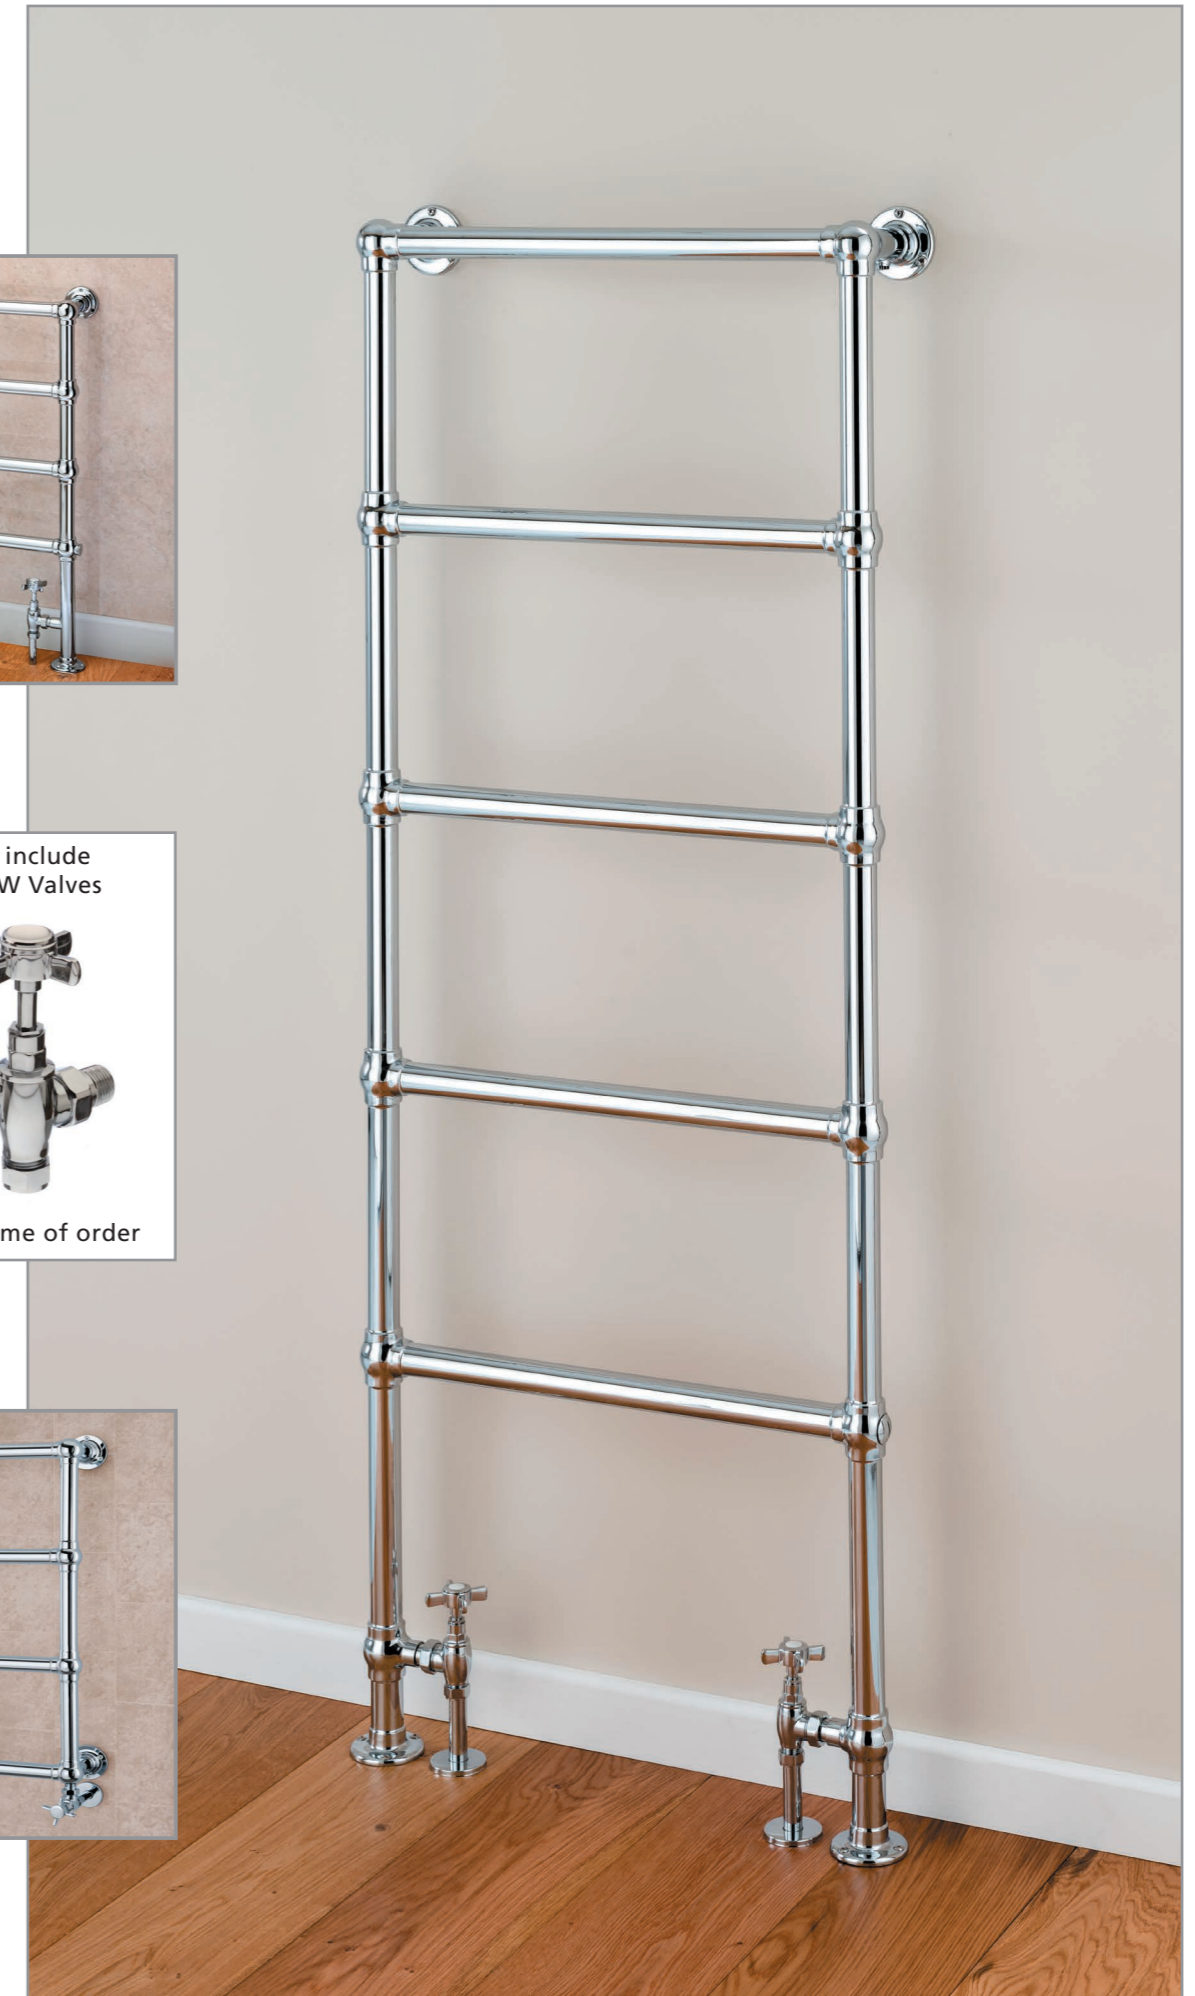

### Floor Standing 1548mm high

Floor Standing option

+Valves Prices include chrome WILLOW Valves

Please specify at time of order

Wall Mounted option

♦ CLEVES Floor Standing 1548mm x 598mm shown with WILLOW Valves.