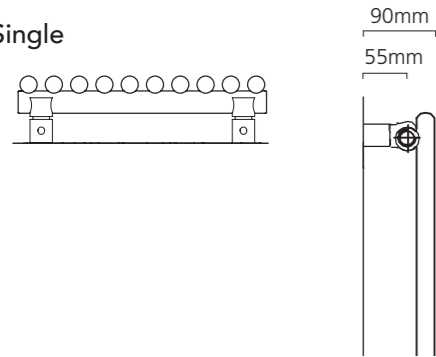

Pipe Centres and Technical Drawings

Single

Single Vertical
Pipe centres left to right = Width plus valves
Pipe centres from wall = 55mm
Depth from wall = 90mm