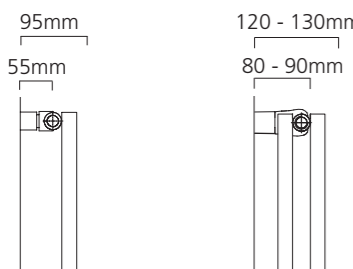

Single Vertical Double Vertical

Vertical
Pipe centres left to right = Width plus valves
Pipe centres from wall = Single:55mm
Double:80mm- 90mm
Depth from wall = Single:95mm
Double:120mm-130mm