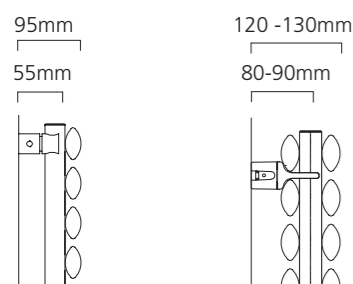

Pipe Centres and Technical Drawings

Single Horizontal Double Horizontal

Horizontal
Pipe centres left to right = Width less 50mm
Pipe centres from wall = Single:55mm
Double:80mm-90mm
Depth from wall = Single:95mm
Double:120mm-130mm