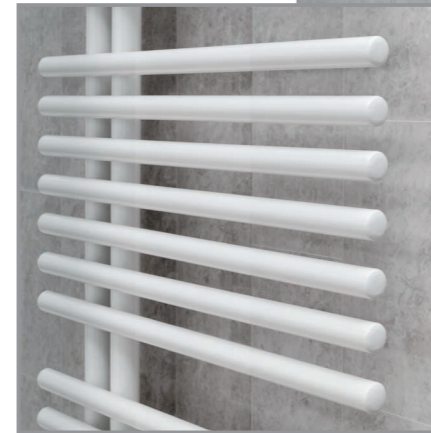

\*+Valves Prices include angled chrome DRAKE Valves, please specify at time of order if you require straight valves. The CHAUCER Side Rail is suitable for use as dual fuel, please see pages 94-95 for available Electric Elements.

## Pipe Centres and Technical Drawings

The Chaucer Side Rail can be hung left or right-handed.

23 RAL Colours & 10 special finishes available (see pages 12-13 for full RAL and Special Finish options)

Please note: Due to printing processes & manufacturing tolerances the colour of finished radiators may vary from the colours represented in this brochure.