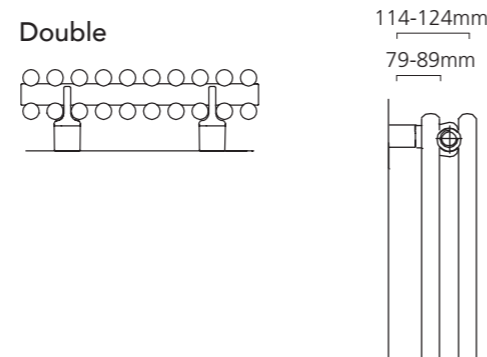

## Pipe Centres and Technical Drawings

Single

**Single Vertical**  
 Pipe centres left to right = Width plus valves  
 Pipe centres from wall = 55mm  
 Depth from wall = 90mm

Double

**Double Vertical**  
 Pipe centres left to right = Width plus valves  
 Pipe centres from wall = 79mm - 89mm  
 Depth from wall = 114mm - 124mm