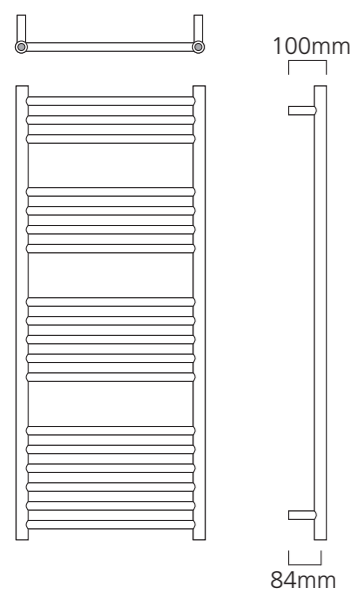

Pipe Centres and Technical Drawings

Straight Ladder Rail