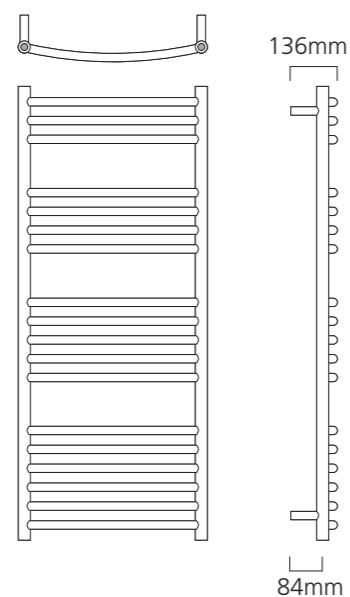

Curved Ladder Rail

Lanark Straight
Pipe centres left to right = Width less 32mm
Pipe centres from wall = 84mm
Depth from wall = 100mm

Lanark Curved
Pipe centres left to right = Width less 32mm
Pipe centres from wall = 84mm
Depth from wall = 136mm