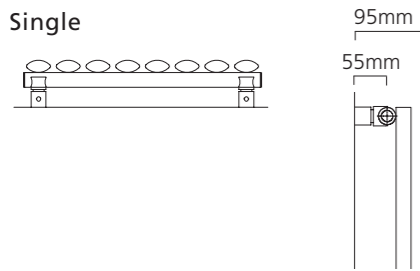

Pipe Centres and Technical Drawings

Single

Single Vertical
Pipe centres left to right = Width plus valves
Pipe centres from wall = 55mm
Depth from wall = 95mm