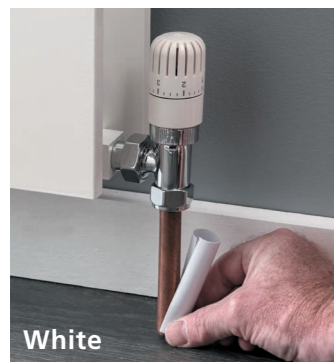

RADSNAPS

Plastic pipe covers; cut to size and clip on.

White