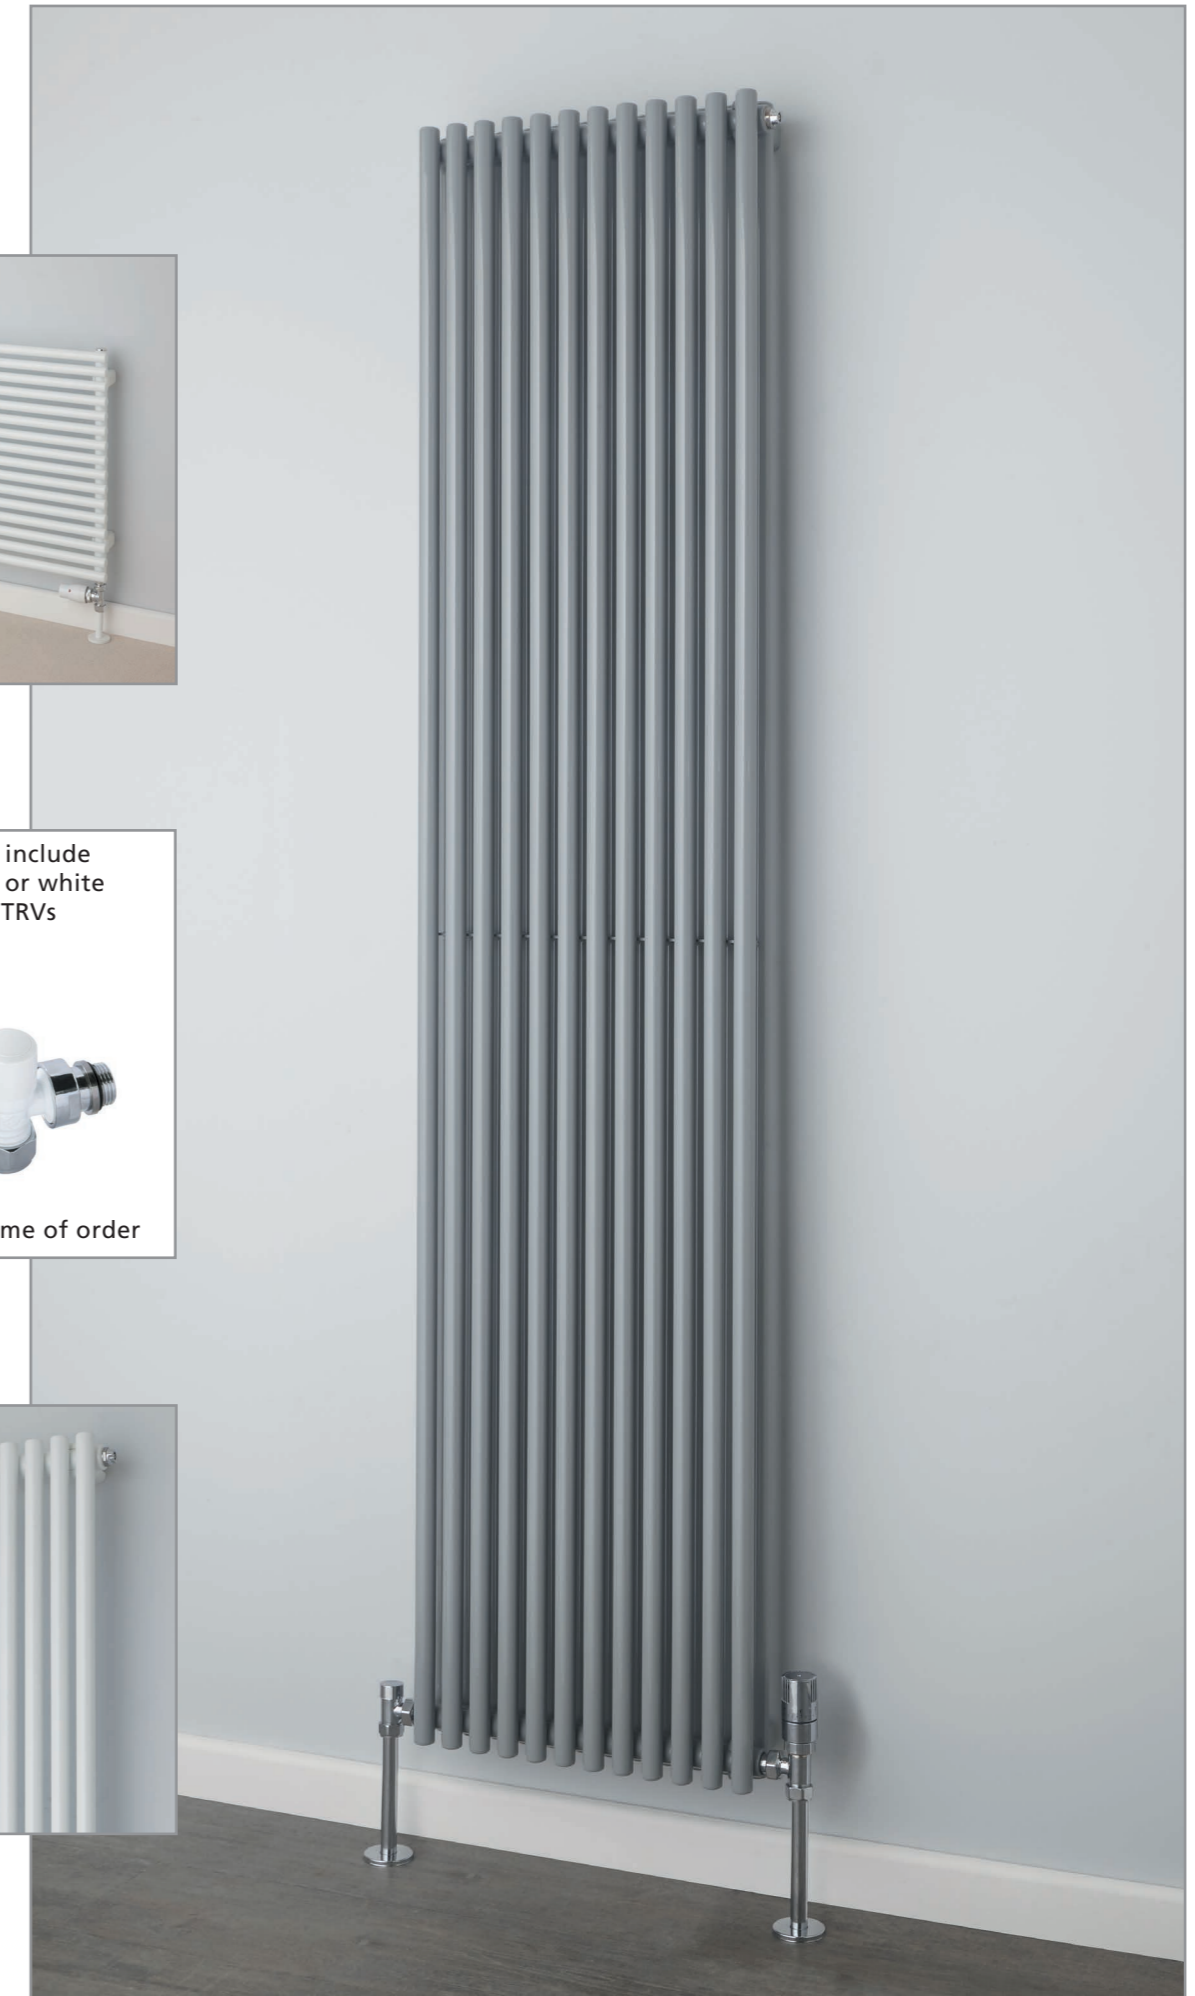

Horizontal (pg.62-63)

+Valves Prices include angled chrome or white KINGSTON TRVs

Please specify at time of order

Single Vertical

♦ CHAUCER Double Vertical in RAL 7042 Traffic Grey A, 1820mm x 402mm shown with KINGSTON TRVs.