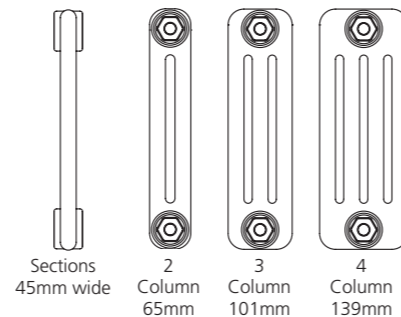

+Valves Prices include angled nickel KINGSTON TRVs

Please specify at time of order

♦ CORNEL in Textured Anthracite, 3 column, 500mm x 1016mm with optional slip on feet and nickel BELSEY TRVs.

If you would like an alternative size in our Textured Anthracite finish, we have a wider selection available with a delivery time of 15 working days; please see pages 4-9 for more information.