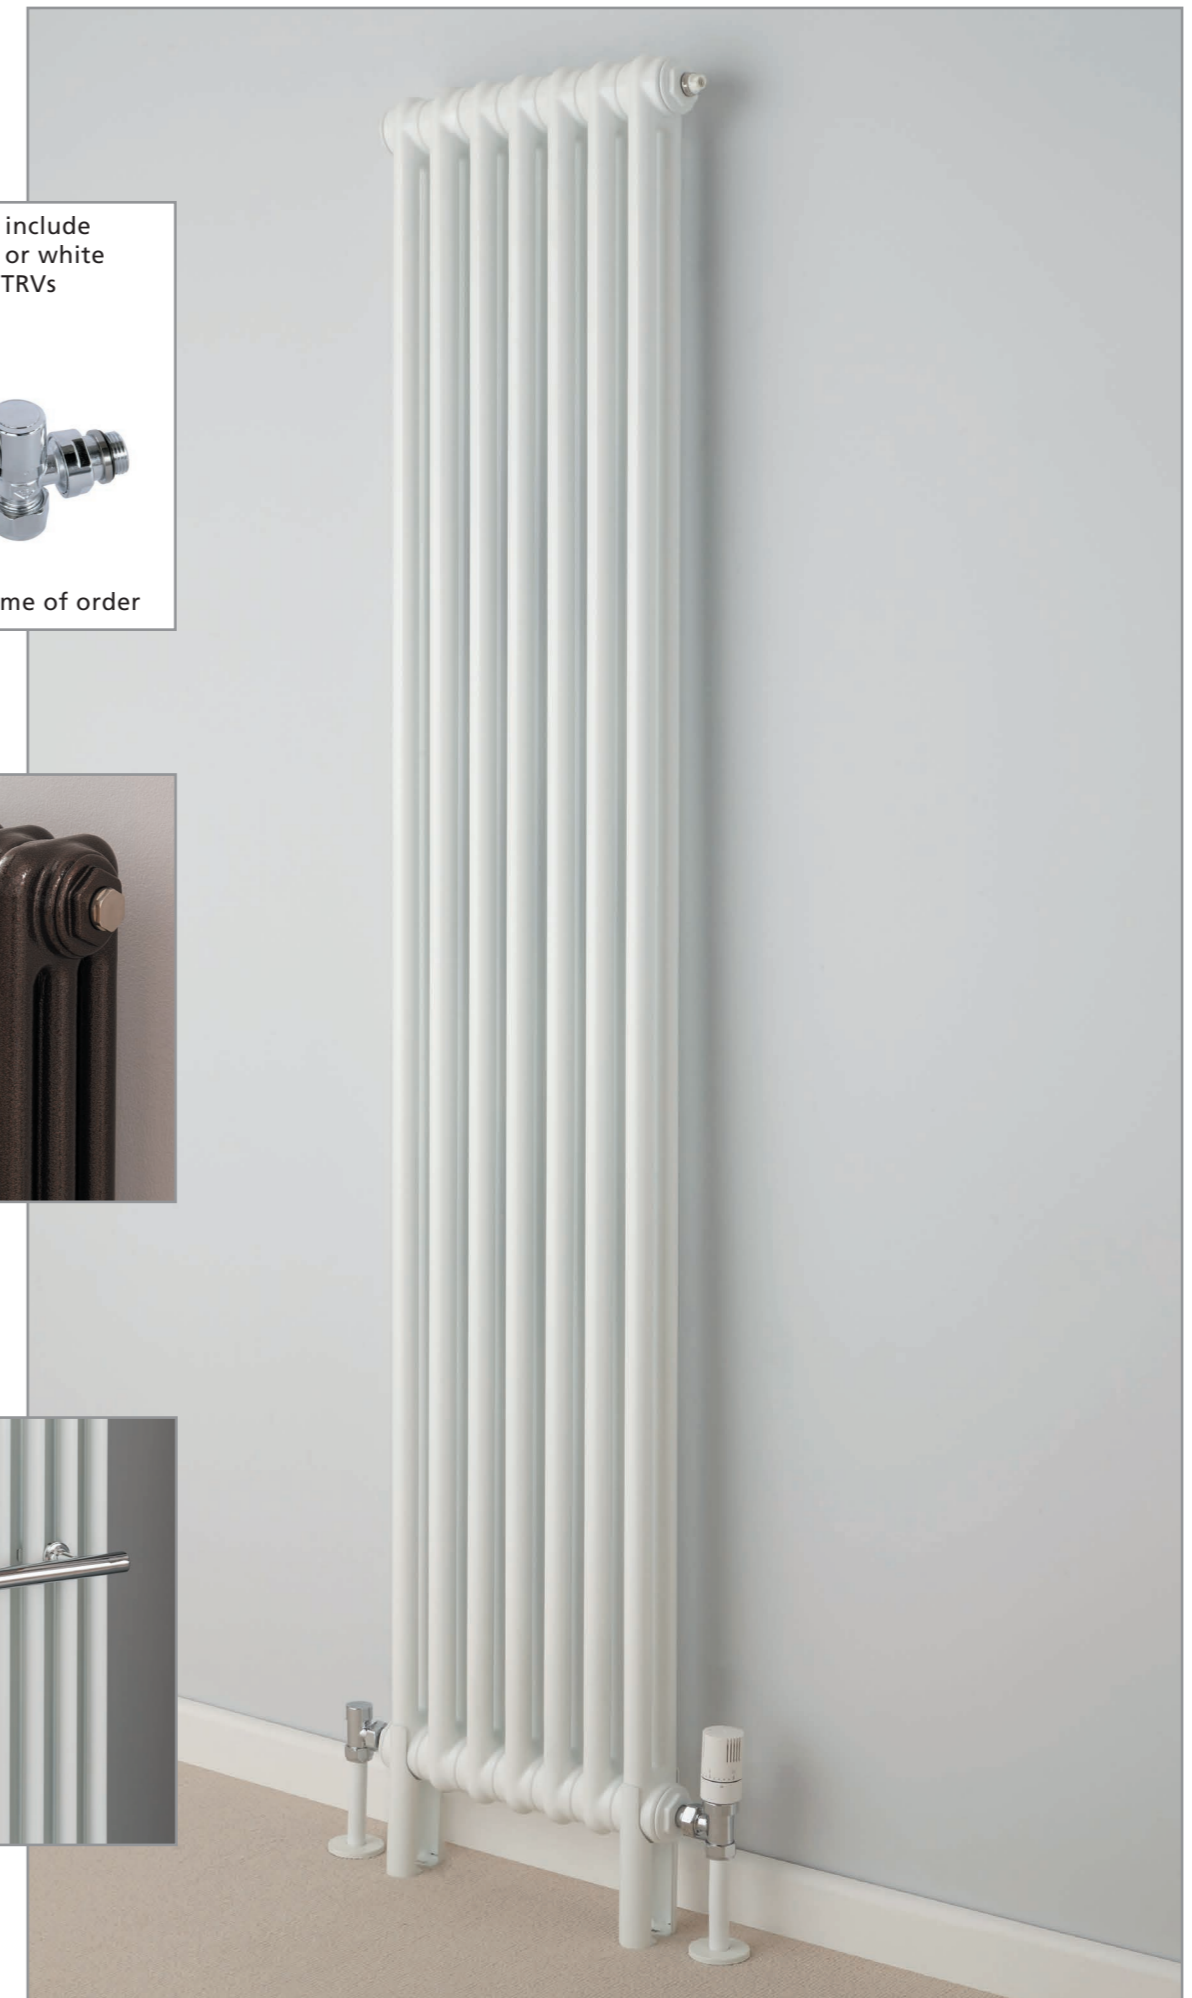

+Valves Prices include angled chrome or white KINGSTON TRVs

Please specify at time of order

Mottled Copper finish

Matching CORNEL towel bar (pg.11)

◆ CORNEL vertical 2 column, 1800mm x 341mm with optional slip on feet and white KINGSTON TRVs.