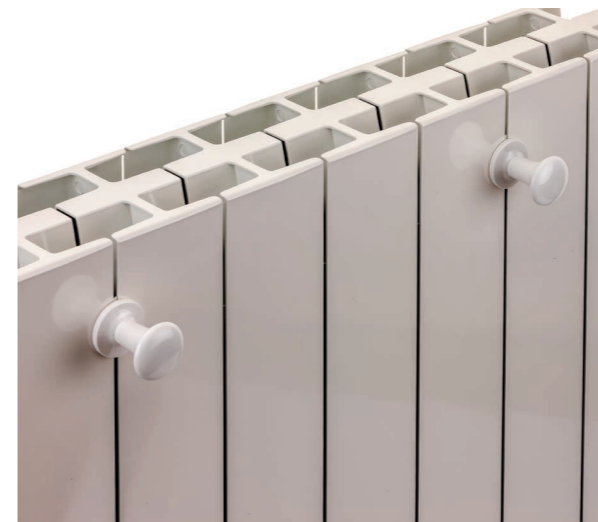

SAXON HANGING PEGS

Description	Product Code	Price Ex VAT	Price Inc VAT
White Hanging Peg (each)	SAXHHPW	£25.00	£30.00
Chrome Hanging Peg (each)	SAXHHPC	£30.00	£36.00