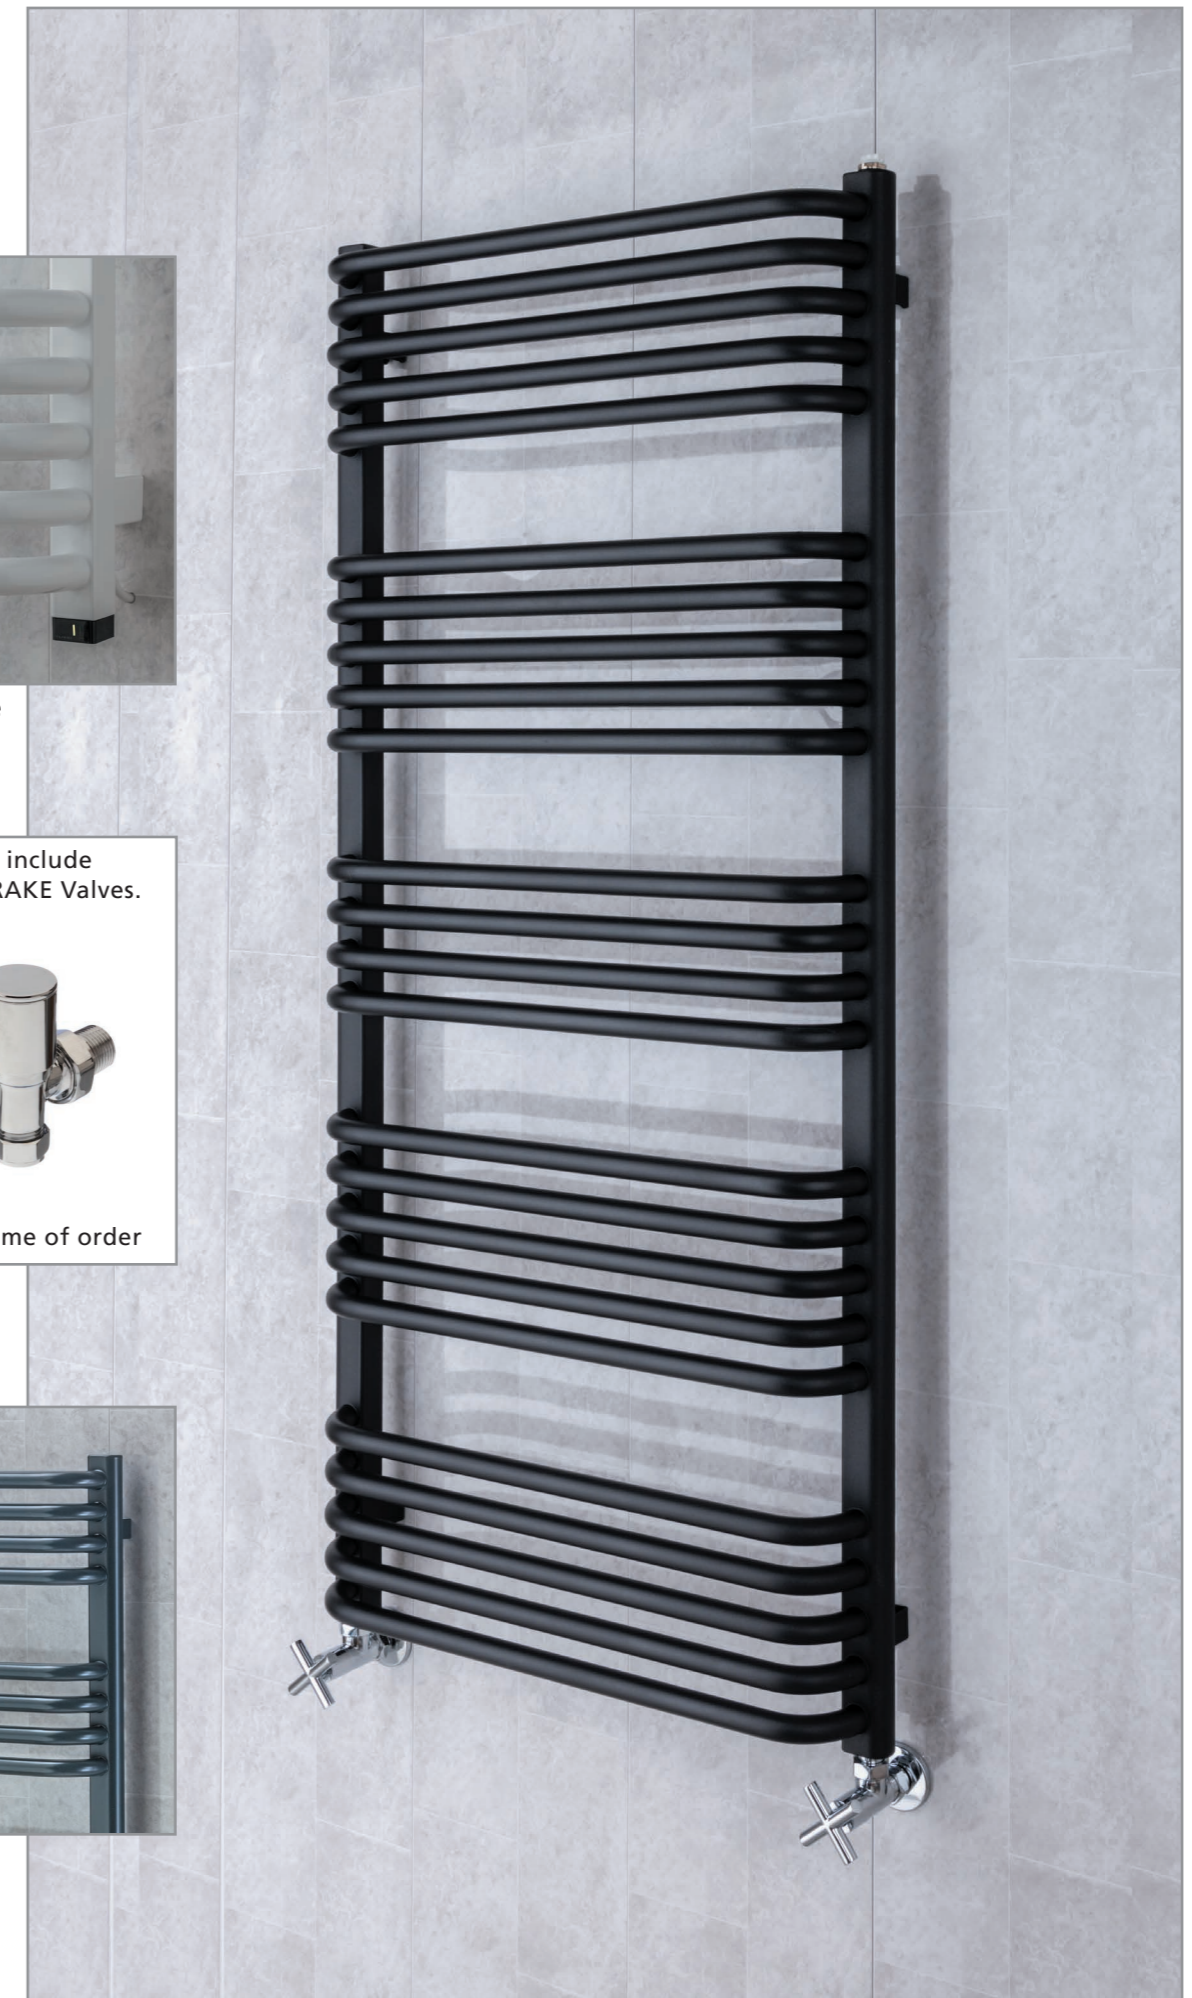

◆ APSLEY Towel Rail 1300mm x 600mm in Carbon shown with LIVINGSTONE Valves.