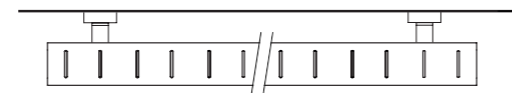

HUXLEY

- Italian design & manufacture, aluminium radiator
- Combines low water content with high thermal efficiency
- Standard textured matt white RAL 9016 delivered in 48-72 hours
- 23 RAL colours, 10 special finishes, up to 15 working days (pg.12-13)

Sizes and Prices

Please add 10% to the RAL colour price to work out your special finish price.

Dimensions (mm)		Elements	Output Δt 50°C		Product Code	White Ex VAT	White Inc VAT	RAL Colour Ex VAT	RAL Colour Inc VAT	White +Valves Ex VAT	White +Valves Inc VAT	RAL Colour +Valves Ex VAT	RAL Colour +Valves Inc VAT
Height	Width		Watts	Btu's									
Horizontal													
548	800	8	626	2136	HUXL548008H	£394.00	£472.80	£514.00	£616.80	£462.00	£554.40	£582.00	£698.40
	1000	10	782	2668	HUXL541010H	£482.00	£578.40	£623.00	£747.60	£550.00	£660.00	£691.00	£829.20
	1200	12	938	3200	HUXL541212H	£591.00	£709.20	£746.00	£895.20	£659.00	£790.80	£814.00	£976.80
	1400	14	1095	3736	HUXL541414H	£690.00	£828.00	£865.00	£1,038.00	£758.00	£909.60	£933.00	£1,119.60
648	800	8	725	2474	HUXL648008H	£422.00	£506.40	£546.00	£655.20	£490.00	£588.00	£614.00	£736.80
	1000	10	906	3091	HUXL641010H	£520.00	£624.00	£679.00	£814.80	£588.00	£705.60	£747.00	£896.40
	1200	12	1087	3709	HUXL641212H	£634.00	£760.80	£811.00	£973.20	£702.00	£842.40	£879.00	£1,054.80
	1400	14	1268	4326	HUXL641414H	£738.00	£885.60	£943.00	£1,131.60	£806.00	£967.20	£1,011.00	£1,213.20
Vertical													
1848	300	3	691	2358	HUXL183003V	£299.00	£358.80	£415.00	£498.00	£367.00	£440.40	£483.00	£579.60
	400	4	921	3142	HUXL184004V	£398.00	£477.60	£547.00	£656.40	£466.00	£559.20	£615.00	£738.00
	500	5	1151	3927	HUXL185005V	£498.00	£597.60	£679.00	£814.80	£566.00	£679.20	£747.00	£896.40
	600	6	1381	4712	HUXL186006V	£597.00	£716.40	£812.00	£974.40	£665.00	£798.00	£880.00	£1,056.00