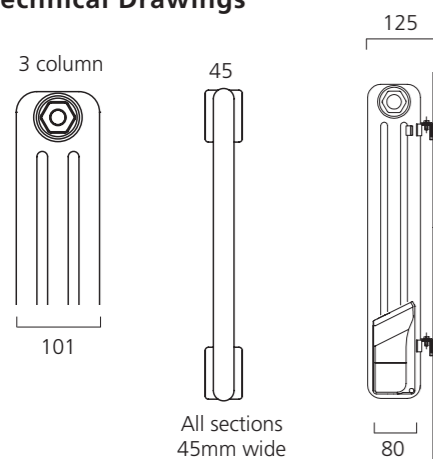

Technical Drawings

Cornel Electric radiators must be hung a minimum of 150mm off the floor.

- IP24
- 8 operating modes: weekly program, 3 integrated pre-set timed programs, pilot-wire facility, comfort, night and antifreeze
- Open Window Function
- 2-Year Guarantee on the element