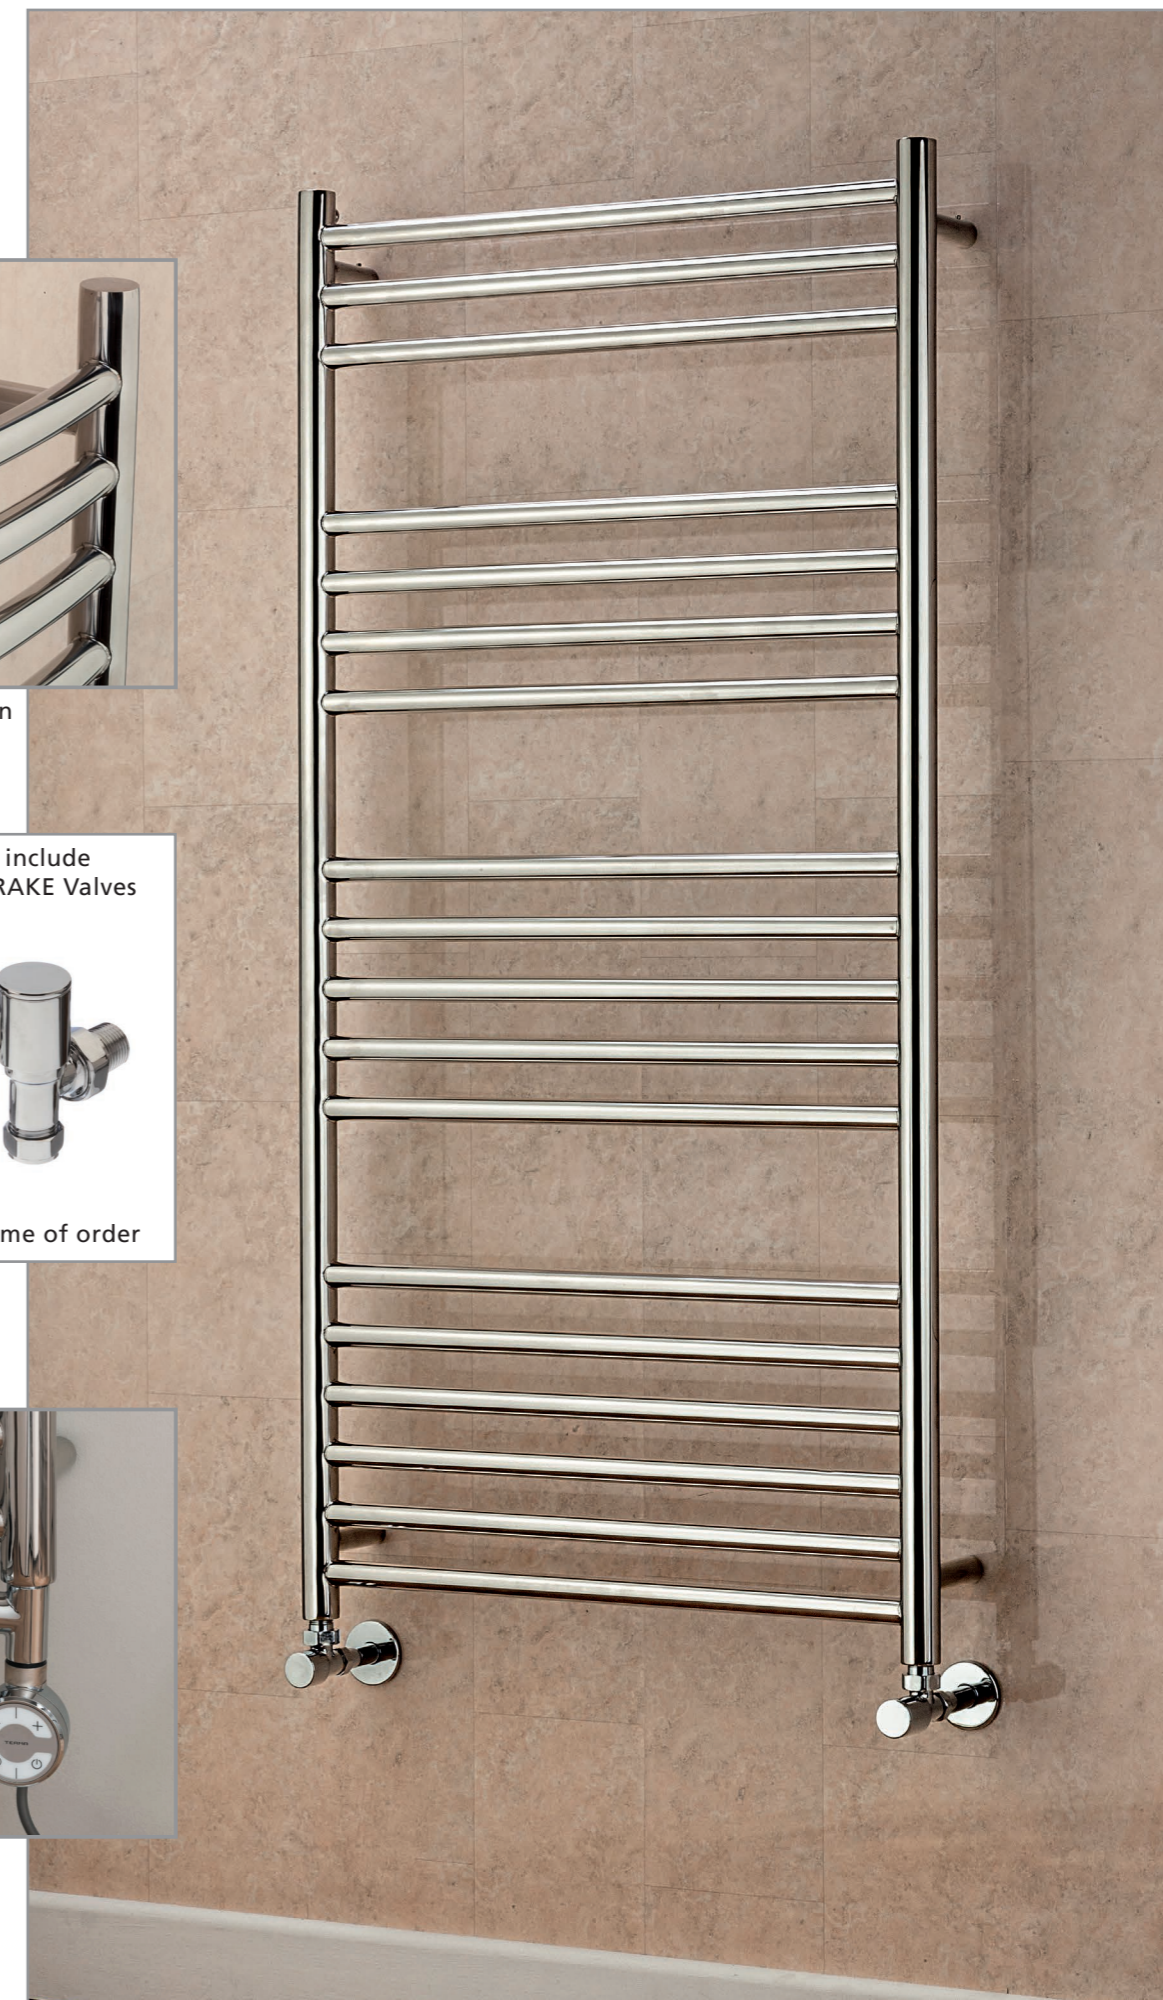

LANARK Curved option

+Valves Prices include angled chrome DRAKE Valves

Please specify at time of order

LANARK with Dual Fuel option

◆ LANARK Straight 1200mm x 500mm shown with DRAKE Valves.