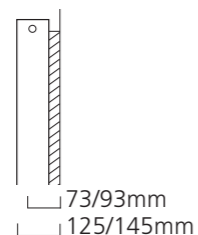

Pipe Centres and Technical Drawings

Type 22 (K2) Profile

Double steel panels (one front, one back) with double convectors.

Pipe centres left to right = Width plus valves
Pipe centres from wall = 73 / 93mm
Depth from wall = 125 / 145mm

© FARADAY is a registered trademark of IRSAP UK Limited.