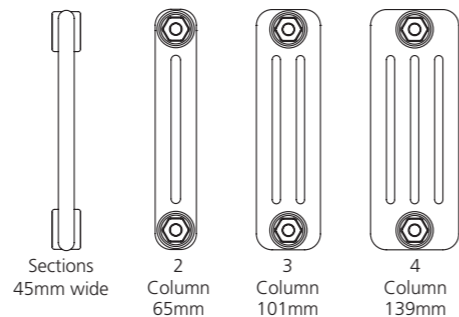

**Optional Floor Mounts**  
(adds 105mm to the overall height)

**Optional Stud Wall Brackets**  
(minimum height from floor = 100mm)

Pipe centres from wall  
2 & 3 Column = 70mm - 80mm  
4 Column = 95mm - 130mm

Widths include measurement for bushes. Please note due to manufacturing tolerances widths shown may vary by +/- 2mm.

\*+Valves Prices include nickel KINGSTON TRVs (angled as standard), please specify if you require straight at time of order.

Pipe centres left to right

= width of radiator plus valves

Pipe centres from wall

(Based on adjustable wall ties)

= 2 column = 64mm - 74mm

= 3 column = 82mm - 92mm

= 4 column = 102mm - 112mm

Horizontal