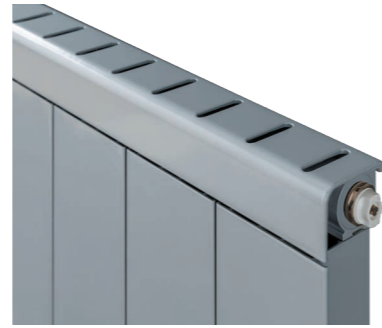

HUXLEY

- Italian design & manufacture, aluminium radiator
- Combines low water content with high thermal efficiency
- Standard textured matt white RAL 9016 delivered in 48-72 hours
- 23 RAL colours, 10 special finishes, up to 15 working days (pg.12-13)

Sizes and Prices

Please add 10% to the RAL colour price to work out your special finish price.

Dimensions (mm)		Elements	Output Δt 50°C		Product Code	White Ex VAT	White Inc VAT	RAL Colour Ex VAT	RAL Colour Inc VAT	White +Valves Ex VAT	White +Valves Inc VAT	RAL Colour +Valves Ex VAT	RAL Colour +Valves Inc VAT
Height	Width		Watts	Btu's									
Horizontal													
548	800	8	626	2136	HUXL548008H	£394.00	£472.80	£514.00	£616.80	£462.00	£554.40	£582.00	£698.40
	1000	10	782	2668	HUXL541010H	£482.00	£578.40	£623.00	£747.60	£550.00	£660.00	£691.00	£829.20
	1200	12	938	3200	HUXL541212H	£591.00	£709.20	£746.00	£895.20	£659.00	£790.80	£814.00	£976.80
	1400	14	1095	3736	HUXL541414H	£690.00	£828.00	£865.00	£1,038.00	£758.00	£909.60	£933.00	£1,119.60
648	800	8	725	2474	HUXL648008H	£422.00	£506.40	£546.00	£655.20	£490.00	£588.00	£614.00	£736.80
	1000	10	906	3091	HUXL641010H	£520.00	£624.00	£679.00	£814.80	£588.00	£705.60	£747.00	£896.40
	1200	12	1087	3709	HUXL641212H	£634.00	£760.80	£811.00	£973.20	£702.00	£842.40	£879.00	£1,054.80
	1400	14	1268	4326	HUXL641414H	£738.00	£885.60	£943.00	£1,131.60	£806.00	£967.20	£1,011.00	£1,213.20
Vertical													
1848	300	3	691	2358	HUXL183003V	£299.00	£358.80	£415.00	£498.00	£367.00	£440.40	£483.00	£579.60
	400	4	921	3142	HUXL184004V	£398.00	£477.60	£547.00	£656.40	£466.00	£559.20	£615.00	£738.00
	500	5	1151	3927	HUXL185005V	£498.00	£597.60	£679.00	£814.80	£566.00	£679.20	£747.00	£896.40
	600	6	1381	4712	HUXL186006V	£597.00	£716.40	£812.00	£974.40	£665.00	£798.00	£880.00	£1,056.00

*+Valves Prices include a choice of either chrome or white, angled KINGSTON TRVs, (if you require straight valves please specify).