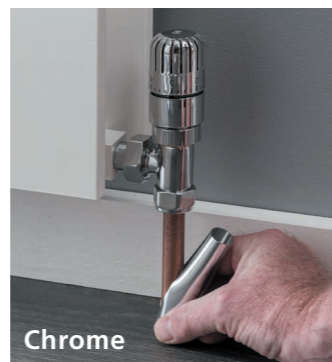

## RADSNAPS

Plastic pipe covers; cut to size and clip on.

White

Description	Product Code	Price Ex VAT	Price Inc VAT
3 x 1 Metre White	RADSNAPWH	£16.00	£19.20

Chrome

Description	Product Code	Price Ex VAT	Price Inc VAT
3 x 1 Metre Chrome	RADSNAPCH	£19.00	£22.80