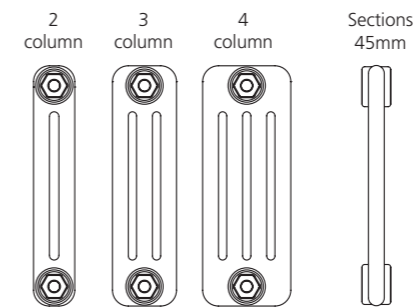

BORE CENTRES

Bore centres = height less 65mm

Bore centres from base = 32.5mm

CORNEL 4 column 1800mm x 431mm in special finish Matt White with optional slip on welded feet & white Kingston TRVs & matching pipe covers & shrouds.