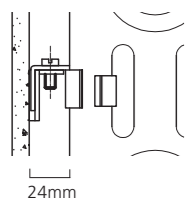

Universal Wall Brackets (Supplied as standard)