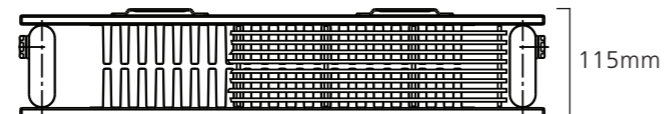

Type 22 (K2)

Double flat tubed radiator (front and back) with double convectors.

Pipe centres left to right = Width less 50mm
Pipe centres from wall = 71 / 89mm
Depth from wall = 151 / 169mm