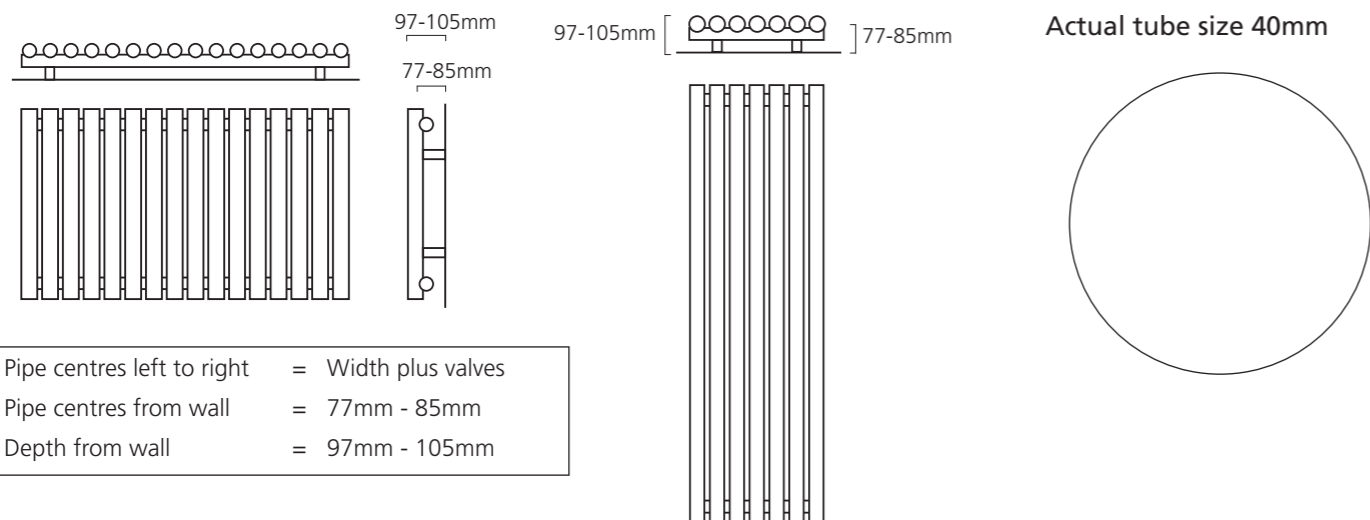

Pipe Centres and Technical Drawings

Horizontal in Gun Metal Grey

+Valves Prices for hydronic models include angled chrome or white KINGSTON TRVs

Please specify at time of order