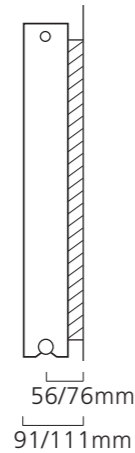

Pipe Centres and Technical Drawings