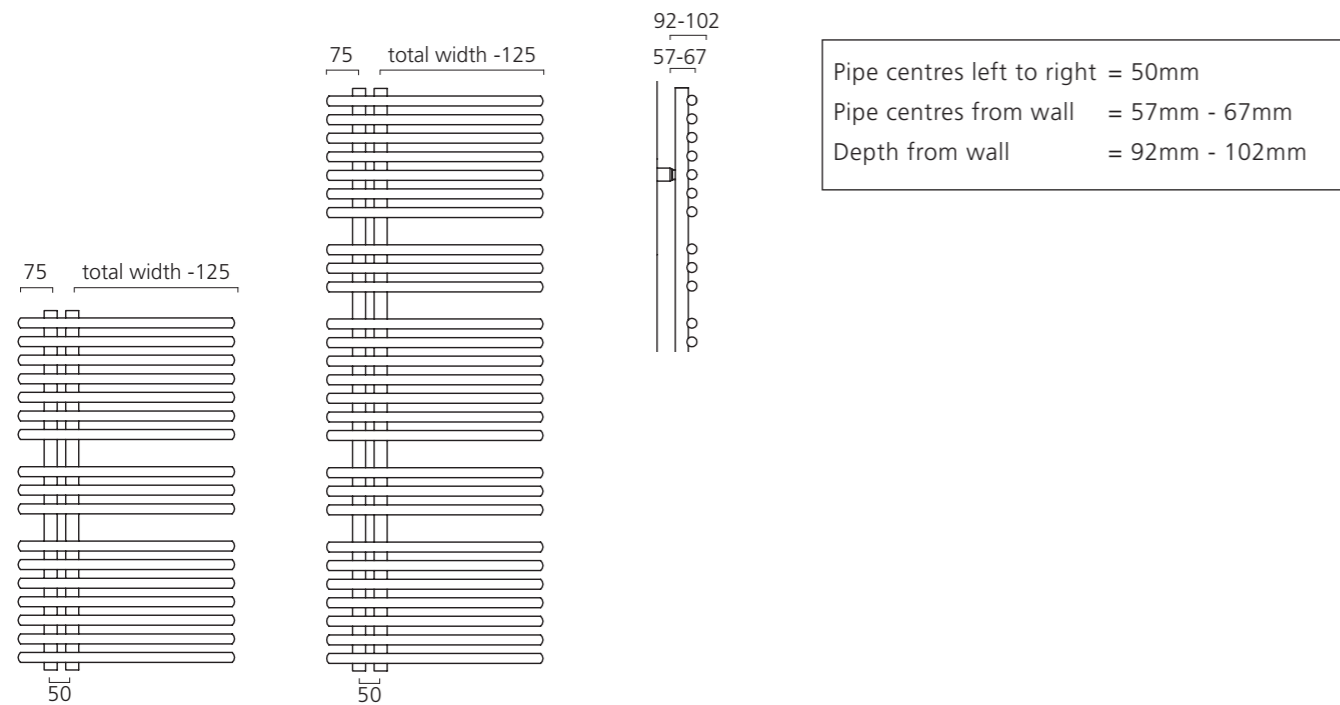

Pipe Centres and Technical Drawings

The Chaucer Side Rail can be hung left or right-handed.