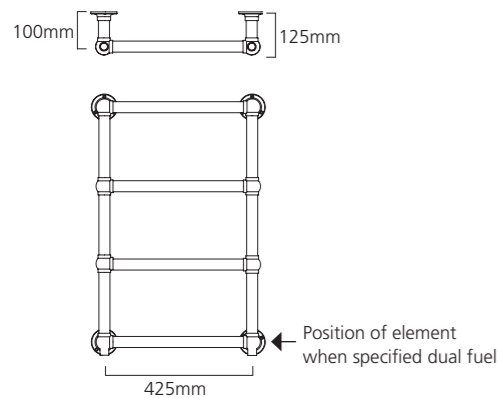

Pipe Centres and Technical Drawings

Wall Mounted 750mm high

Pipe centres left to right = Width less 75mm
Pipe centres from wall = 100mm
Depth from wall = 125mm