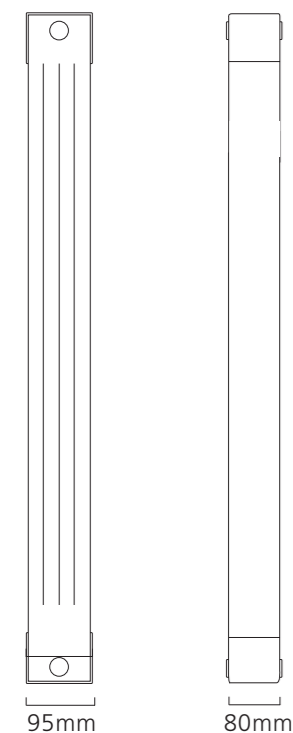

Pipe Centres and Technical Drawings

Side Profile   Front Profile

Pipe centres left to right = Width of radiator plus valves
Pipe centres from wall = 70mm
Depth from wall = 120mm

Wall Brackets

Each SAXON radiator will be supplied with 2 x left hand and 2 x right hand Brackets.

For a larger range of aluminium please refer to The Radiator Company; theradiatorcompany.co.uk where we have an extensive range of sizes.