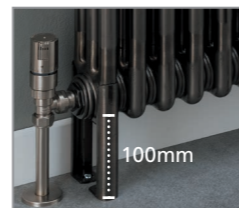

Pipe Centres for Bare Metal Lacquer only

Pipe centres left to right = Width of radiator plus valves
Pipe centres from wall = 2 column = 56mm, 3 column = 74mm, 4 column = 93mm

+Valves Prices include Angled Nickel KINGSTON TRVs