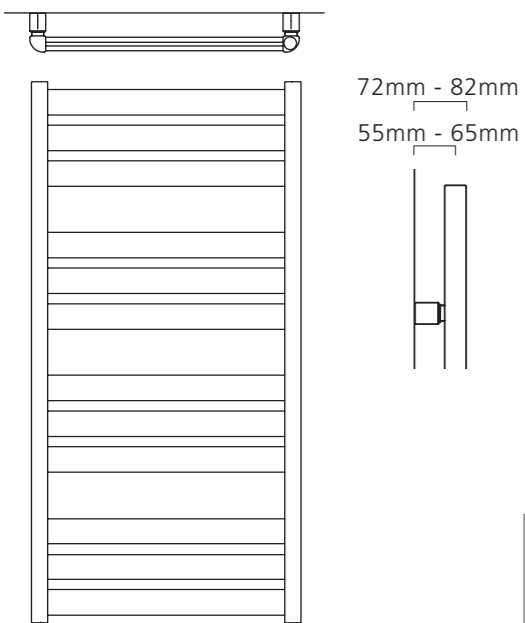

TALLIS

Ladder Rail

- Italian design & manufacture
- +Valves prices include chrome DRAKE valves*
- 50mm x 25mm oval tube steel towel rail
- White RAL 9016 as standard delivered in 48-72 hours
- Optional next-day delivery available (pg.2)
- 23 RAL colours, 10 special finishes, up to 10 working days (pg.12-13)
- Dual fuel available, please specify at time of order

Pipe Centres and Technical Drawings

Pipe centres left to right = width less 30mm
Pipe centres from wall = 55mm - 65mm
Depth from wall = 72mm - 82mm