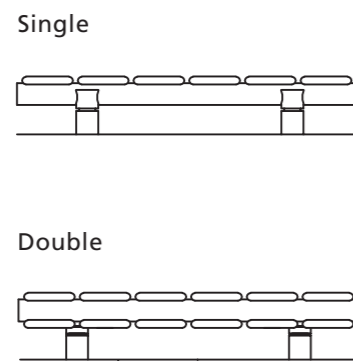

Pipe Centres & Technical Drawings