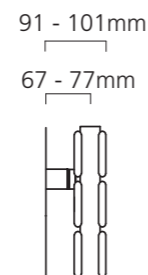

◆ BEAUFORT Double Horizontal 464mm x 1020mm shown in White RAL 9016 with white KINGSTON TRVs.