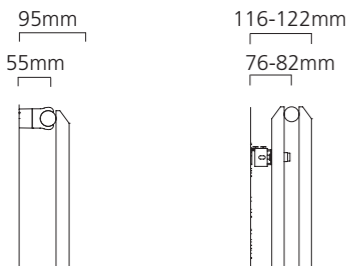

Single Vertical Double Vertical

Vertical
Pipe centres left to right = Width plus valves
Pipe centres from wall = Single:55mm
Double:76mm- 82mm
Depth from wall = Single:95mm
Double:116mm-122mm