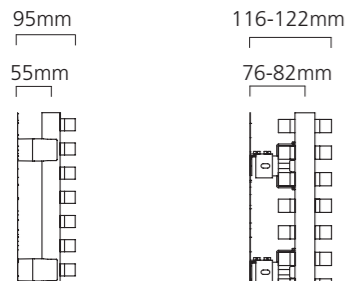

Pipe Centres and Technical Drawings

Single Horizontal Double Horizontal

Horizontal
Pipe centres left to right = Width less 30mm
Pipe centres from wall = Single:55mm
Double:76mm-82mm
Depth from wall = Single:95mm
Double:116mm-122mm