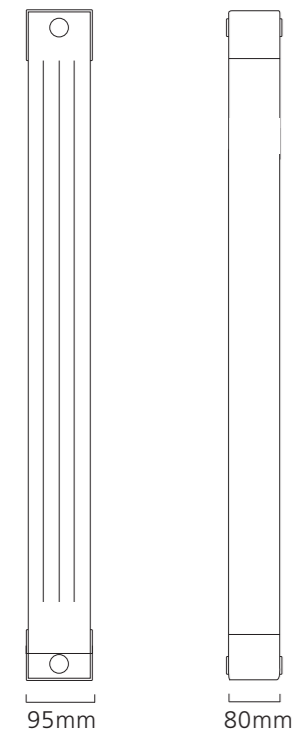

Sizes and Prices

Please add 10% to the RAL Colour price to work out your Special Finish price

Dimensions (mm)			Sections	Output Δt 50°C		Product Code	White Ex VAT	White Inc VAT	RAL Colour Ex VAT	RAL Colour Inc VAT	White +Valves Ex VAT	White +Valves Inc VAT	RAL Colour +Valves Ex VAT	RAL Colour +Valves Inc VAT
Height	Width	Depth		Watts	Btu's									
1446	260	95	3	735	2508	SAXO142603V	£289.00	£346.80	£397.00	£476.40	£357.00	£428.40	£465.00	£558.00
	340	95	4	980	3344	SAXO143404V	£383.00	£459.60	£513.00	£615.60	£451.00	£541.20	£581.00	£697.20
	420	95	5	1225	4180	SAXO144205V	£481.00	£577.20	£641.00	£769.20	£549.00	£658.80	£709.00	£850.80
	500	95	6	1470	5016	SAXO145006V	£578.00	£693.60	£768.00	£921.60	£646.00	£775.20	£836.00	£1,003.20
1846	260	95	3	891	3040	SAXO182603V	£359.00	£430.80	£465.00	£558.00	£427.00	£512.40	£533.00	£639.60
	340	95	4	1188	4053	SAXO183404V	£475.00	£570.00	£621.00	£745.20	£543.00	£651.60	£689.00	£826.80
	420	95	5	1485	5067	SAXO184205V	£597.00	£716.40	£774.00	£928.80	£665.00	£798.00	£842.00	£1,010.40
	500	95	6	1782	6080	SAXO185006V	£714.00	£856.80	£930.00	£1,116.00	£782.00	£938.40	£998.00	£1,197.60

Please note widths include measurement for bushes.

*+Valves Prices include a choice of either Chrome or White, angled KINGSTON TRV's, (if you require straight valves please specify)

Pipe Centres and Technical Drawings

Side Profile Front Profile

Pipe centres left to right = Width of radiator plus valves
 Pipe centres from wall = 70mm
 Depth from wall = 120mm

Wall Brackets

Each SAXON radiator will be supplied with 2 x left hand and 2 x right hand Brackets.

Please specify at time of order

SAXON White Hanging Bar (pg.85)

◆ SAXON Vertical 1846mm x 500mm in White RAL 9010 shown with WELLINGTON TRV's.