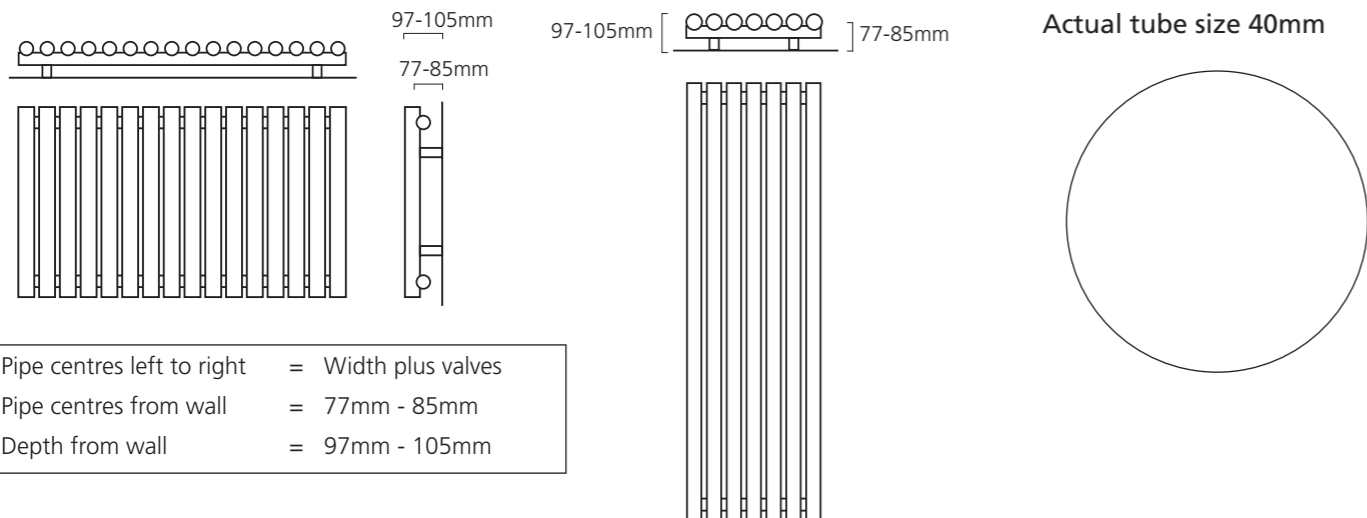

Hydronic Sizes and Prices

Please add 10% to the RAL Colour price to work out your Special Finish price

Dimensions (mm)		Elements	Output Δt 50°C		Product Code	White Ex VAT	White Inc VAT	RAL Colour Ex VAT	RAL Colour Inc VAT	White +Valves Ex VAT	White +Valves Inc VAT	RAL Colour +Valves Ex VAT	RAL Colour +Valves Inc VAT
Height	Width		Watts	Btu's									
Horizontal													
500	865	16	591	2016	HORN508616H	£466.00	£559.20	£571.00	£685.20	£534.00	£640.80	£639.00	£766.80
	1195	22	812	2771	HORN501122H	£571.00	£685.20	£691.00	£829.20	£639.00	£766.80	£759.00	£910.80
	1470	27	997	3402	HORN501427H	£658.00	£789.60	£803.00	£963.60	£726.00	£871.20	£871.00	£1,045.20
Vertical													
1800	260	5	573	1955	HORN182605V	£399.00	£478.80	£503.00	£603.60	£467.00	£560.40	£571.00	£685.20
	370	7	802	2736	HORN183707V	£467.00	£560.40	£602.00	£722.40	£535.00	£642.00	£670.00	£804.00
	480	9	1031	3518	HORN184809V	£542.00	£650.40	£708.00	£849.60	£610.00	£732.00	£776.00	£931.20
	590	11	1260	4299	HORN185911V	£793.00	£951.60	£1,005.00	£1,206.00	£861.00	£1,033.20	£1,073.00	£1,287.60

Dimensions (mm)		Elements	Output Δt 50°C	Product Code	White Ex VAT	White Inc VAT
Height	Width					
1800	370	7	800	HORN183707EW	£888.00	£1,065.60
	480	9	1000	HORN184809EW	£995.00	£1,194.00

MOA Bluetooth Element (2 year guarantee)

Pipe Centres and Technical Drawings

Horizontal in Gun Metal Grey.

◆ HORNBY Vertical RAL 9016, 1800mm x 480mm shown with White KINGSTON TRV's.