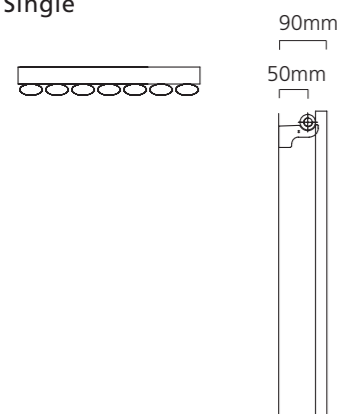

*+Valves Prices for Polished Stainless Steel include chrome angled KINGSTON TRVs, (if you require straight valves please specify)

Sizes and Prices - Brushed Stainless Steel

Dimensions (mm)		Elements	Output Δt 50°C		Product Code	Brushed Ex VAT	Brushed Inc VAT	Brushed +Valves Ex VAT	Brushed +Valves Inc VAT
Height	Width		Watts	Btu's					
Vertical - Single									
1820	295	5	389	1327	TALLSS182905BR ♦	£325.00	£390.00	£428.00	£513.60
	413	7	544	1856	TALLSS184107BR	£434.00	£520.80	£537.00	£644.40
Vertical - Double									
1820	295	10	624	2129	TALLSS182910BR	£573.00	£687.60	£676.00	£811.20
	413	14	927	3163	TALLSS184114BR	£781.00	£937.20	£884.00	£1,060.80

*+Valves Prices for Brushed Stainless Steel include nickel angled KINGSTON TRVs, (if you require straight valves please specify)

Pipe Centres and Technical Drawings

Single

Single Vertical
 Pipe centres left to right = Width plus valves
 Pipe centres from wall = 50mm
 Depth from wall = 90mm

Double

Double Vertical
 Pipe centres left to right = Width plus valves
 Pipe centres from wall = 50mm
 Depth from wall = 90mm

+Valves Prices for Polished include Angled Chrome KINGSTON TRVs

Please specify at time of order

Polished Double Vertical.

+Valves Prices for Brushed include angled nickel KINGSTON TRVs

Please specify at time of order

♦ TALLIS Brushed Stainless Steel Single Vertical 1820mm x 295mm shown with Nickel KINGSTON TRVs.