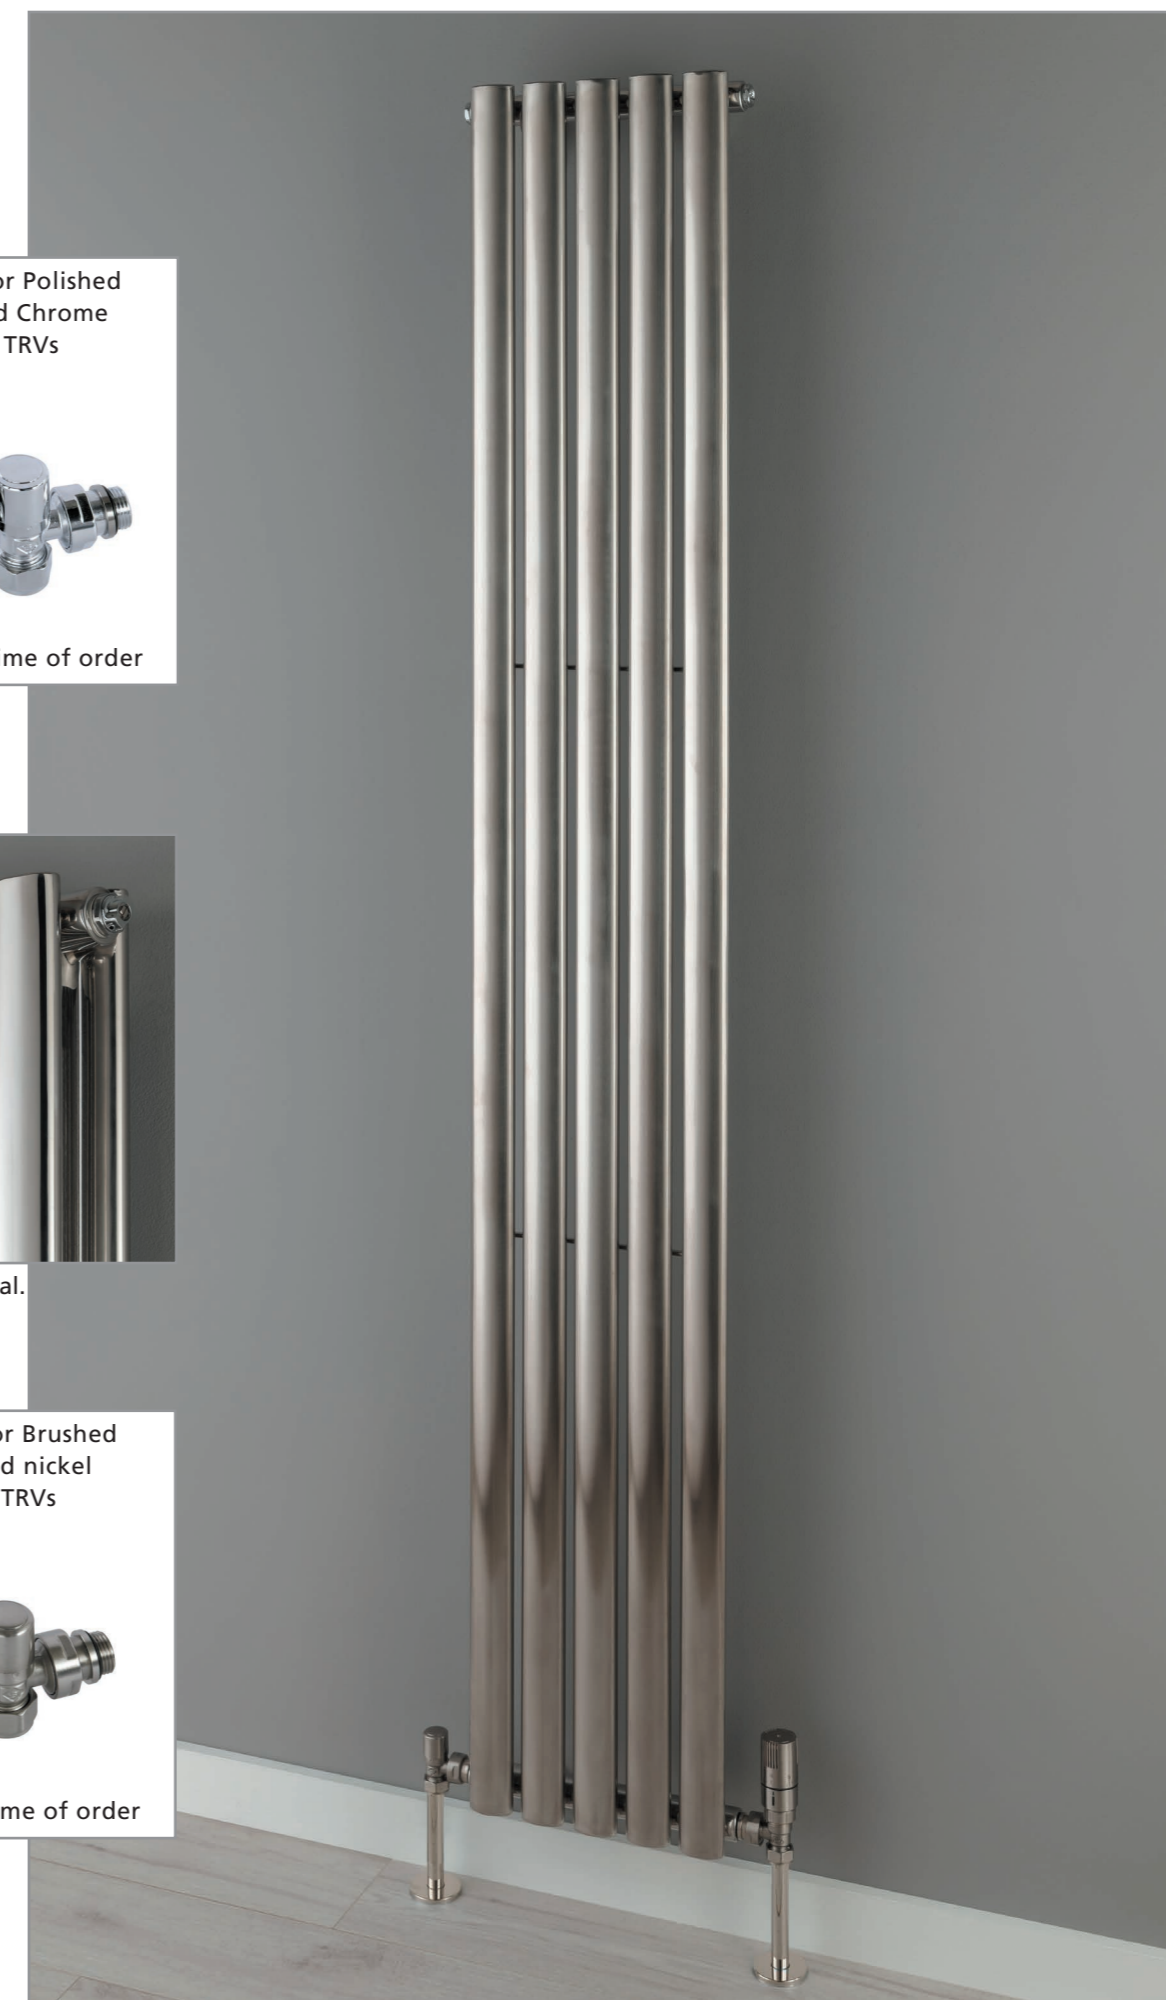

TALLIS Stainless Steel

- Stainless steel vertical radiator
- 50mm x 25mm oval tubes
- 1 heights & 2 widths in single & double vertical
- Polished or brushed stainless steel delivered in 48-72 hours

Sizes and Prices - Polished Stainless Steel

*+Valves Prices for Brushed Stainless Steel include nickel angled KINGSTON TRVs, (if you require straight valves please specify)

Pipe Centres and Technical Drawings

Single

Single Vertical
 Pipe centres left to right = Width plus valves
 Pipe centres from wall = 50mm
 Depth from wall = 90mm

Double

Double Vertical
 Pipe centres left to right = Width plus valves
 Pipe centres from wall = 50mm
 Depth from wall = 90mm

+Valves Prices for Polished include Angled Chrome KINGSTON TRVs

Please specify at time of order

Polished Double Vertical.

+Valves Prices for Brushed include angled nickel KINGSTON TRVs

Please specify at time of order

♦ TALLIS Brushed Stainless Steel Single Vertical 1820mm x 295mm shown with Nickel KINGSTON TRVs.