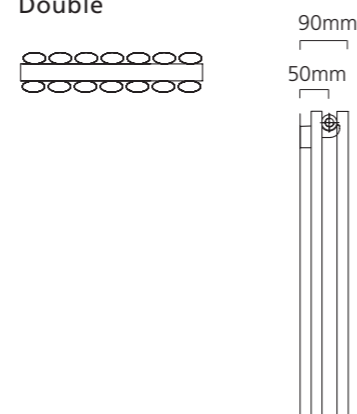

*+Valves Prices for Polished Stainless Steel include chrome angled KINGSTON TRVs, (if you require straight valves please specify)

Sizes and Prices - Brushed Stainless Steel

Dimensions (mm)		Elements	Output Δt 50°C		Product Code	Brushed Ex VAT	Brushed Inc VAT	Brushed +Valves Ex VAT	Brushed +Valves Inc VAT
Height	Width		Watts	Btu's					
Vertical - Single									
1820	295	5	389	1327	TALLSS182905BR ♦	£325.00	£390.00	£428.00	£513.60
	413	7	544	1856	TALLSS184107BR	£434.00	£520.80	£537.00	£644.40
Vertical - Double									
1820	295	10	624	2129	TALLSS182910BR	£573.00	£687.60	£676.00	£811.20
	413	14	927	3163	TALLSS184114BR	£781.00	£937.20	£884.00	£1,060.80

*+Valves Prices for Brushed Stainless Steel include nickel angled KINGSTON TRVs, (if you require straight valves please specify)

Pipe Centres and Technical Drawings

Single

Single Vertical
 Pipe centres left to right = Width plus valves
 Pipe centres from wall = 50mm
 Depth from wall = 90mm

Double

Double Vertical
 Pipe centres left to right = Width plus valves
 Pipe centres from wall = 50mm
 Depth from wall = 90mm

+Valves Prices for Polished include Angled Chrome KINGSTON TRVs

Please specify at time of order

Polished Double Vertical.

+Valves Prices for Brushed include angled nickel KINGSTON TRVs

Please specify at time of order

♦ TALLIS Brushed Stainless Steel Single Vertical 1820mm x 295mm shown with Nickel KINGSTON TRVs.