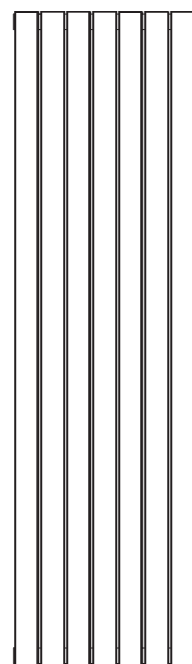

TALLIS Stainless Steel

- Stainless steel vertical radiator
- 50mm x 25mm oval tubes
- 1 heights & 2 widths in single & double vertical
- Polished or brushed stainless steel delivered in 48-72 hours

Sizes and Prices - Polished Stainless Steel

Dimensions (mm)		Elements	Output Δt 50°C		Product Code	Polished Ex VAT	Polished Inc VAT	Polished +Valves Ex VAT	Polished +Valves Inc VAT
Height	Width		Watts	Btu's					
Vertical - Single									
1820	295	5	389	1327	TALLSS182905PO	£325.00	£390.00	£393.00	£471.60
	413	7	544	1856	TALLSS184107PO	£434.00	£520.80	£502.00	£602.40
Vertical - Double									
1820	295	10	624	2129	TALLSS182910PO	£573.00	£687.60	£641.00	£769.20
	413	14	927	3163	TALLSS184114PO	£781.00	£937.20	£849.00	£1,018.80

*+Valves Prices for Polished Stainless Steel include chrome angled KINGSTON TRVs, (if you require straight valves please specify)

Sizes and Prices - Brushed Stainless Steel

Dimensions (mm)		Elements	Output Δt 50°C		Product Code	Brushed Ex VAT	Brushed Inc VAT	Brushed +Valves Ex VAT	Brushed +Valves Inc VAT
Height	Width		Watts	Btu's					
Vertical - Single									
1820	295	5	389	1327	TALLSS182905BR ♦	£325.00	£390.00	£428.00	£513.60
	413	7	544	1856	TALLSS184107BR	£434.00	£520.80	£537.00	£644.40
Vertical - Double									
1820	295	10	624	2129	TALLSS182910BR	£573.00	£687.60	£676.00	£811.20
	413	14	927	3163	TALLSS184114BR	£781.00	£937.20	£884.00	£1,060.80

*+Valves Prices for Brushed Stainless Steel include nickel angled KINGSTON TRVs, (if you require straight valves please specify)

Pipe Centres and Technical Drawings

Single

Single Vertical
 Pipe centres left to right = Width plus valves
 Pipe centres from wall = 50mm
 Depth from wall = 90mm