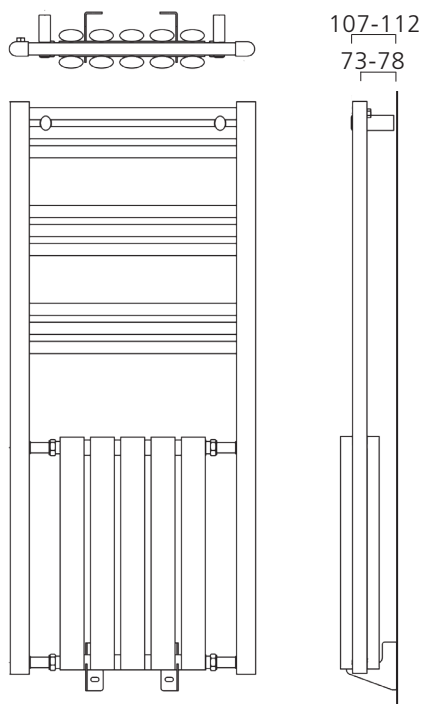

TALLIS FUSION

STOCK

NEXT
DAY
OPTION

10
YEAR
GUARANTEE

- +Valves prices include Chrome DRAKE Valves*
- Contemporary Ladder Rail with Tallis vertical oval tubed radiator inside for additional output
- Chrome and White RAL 9016 only
- Delivered in 48-72 hours
- Optional next day delivery available (page 2)

Pipe Centres and Technical Drawings

Pipe centres left to right = width less 36mm
 Pipe centres from wall = 73mm - 78mm
 Depth from wall = 107mm - 112mm

+Valves Prices include
 Angled Chrome DRAKE Valves

Please specify at
 time of order

ACID
 ANTI COPYING IN DESIGN

◆1200mm x 500mm shown with Chrome DRAKE Valves

TALLIS FUSION Sizes and Prices

Dimensions (mm)		Elements	Output Δt 50°C		Product Code	Price Ex VAT	Price Inc VAT	Price +Valves Ex VAT	Price +Valves Inc VAT
Height	Width		Watts	Btu's					
1200	500	10	499	1703	TALF125010	£627.00	£752.40	£658.00	£789.60