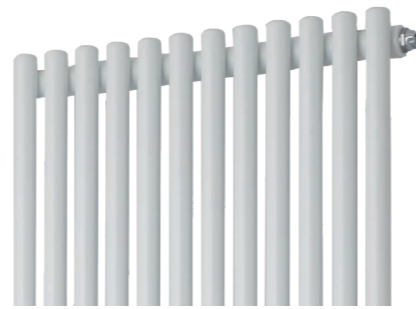

CHAUCER Vertical

- Italian design & manufacture
- 23mm Round Tubes available in 1 height & 4 widths in Single & Double
- Standard White RAL 9016 delivered in 48-72 hours
- 25 RAL colours, 8 special finishes, up to 15 working days (page 11)

Sizes and Prices

Please add 10% to the RAL Colour price to work out your Special Finish price

Dimensions (mm)		Elements	Output Δt 50°C		Product Code	White Ex VAT	White Inc VAT	RAL Colour Ex VAT	RAL Colour Inc VAT	White +Valves Ex VAT	White +Valves Inc VAT	RAL Colour +Valves Ex VAT	RAL Colour +Valves Inc VAT
Height	Width		Watts	Btu's									
Vertical - Single													
1820	300	9	706	2409	CHAU183009SV	£276.00	£331.20	£422.00	£506.40	£344.00	£412.80	£490.00	£588.00
	402	12	941	3211	CHAU184012SV	£314.00	£376.80	£479.00	£574.80	£382.00	£458.40	£547.00	£656.40
	504	15	1176	4013	CHAU185015SV	£351.00	£421.20	£591.00	£709.20	£419.00	£502.80	£659.00	£790.80
	606	18	1411	4814	CHAU186018SV	£386.00	£463.20	£650.00	£780.00	£454.00	£544.80	£718.00	£861.60
Vertical - Double													
1820	300	18	1056	3603	CHAU183018DV	£443.00	£531.60	£603.00	£723.60	£511.00	£613.20	£671.00	£805.20
	402	24	1408	4804	CHAU184024DV ♦	£505.00	£606.00	£697.00	£836.40	£573.00	£687.60	£765.00	£918.00
	504	30	1760	6005	CHAU185030DV	£579.00	£694.80	£874.00	£1,048.80	£647.00	£776.40	£942.00	£1,130.40
	606	36	2111	7203	CHAU186036DV	£650.00	£780.00	£990.00	£1,188.00	£718.00	£861.60	£1,058.00	£1,269.60

*+Valves Prices include a choice of either Chrome or White, angled KINGSTON TRV's, (if you require straight valves please specify)

Actual tube size 23mm

Pipe Centres and Technical Drawings

Single

Single Vertical

Horizontal (pg.56-57)

+Valves Prices include Angled Chrome or White KINGSTON TRV's

Please specify at time of order

Single Vertical.

♦ CHAU184024DV Double Vertical RAL 7042, 1820mm x 402mm shown with KINGSTON TRV's.