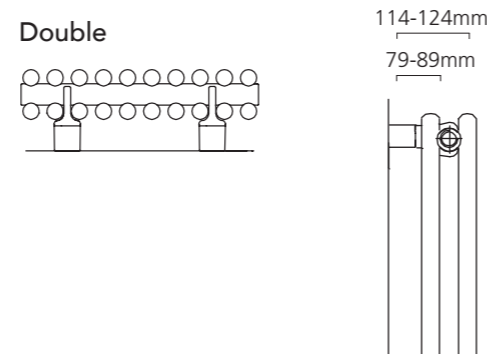

Sizes and Prices

Please add 10% to the RAL Colour price to work out your Special Finish price

Dimensions (mm)		Elements	Output Δt 50°C		Product Code	White Ex VAT	White Inc VAT	RAL Colour Ex VAT	RAL Colour Inc VAT	White +Valves Ex VAT	White +Valves Inc VAT	RAL Colour +Valves Ex VAT	RAL Colour +Valves Inc VAT
Height	Width		Watts	Btu's									
Vertical - Single													
1820	300	9	706	2409	CHAU183009SV	£276.00	£331.20	£422.00	£506.40	£344.00	£412.80	£490.00	£588.00
	402	12	941	3211	CHAU184012SV	£314.00	£376.80	£479.00	£574.80	£382.00	£458.40	£547.00	£656.40
	504	15	1176	4013	CHAU185015SV	£351.00	£421.20	£591.00	£709.20	£419.00	£502.80	£659.00	£790.80
	606	18	1411	4814	CHAU186018SV	£386.00	£463.20	£650.00	£780.00	£454.00	£544.80	£718.00	£861.60
Vertical - Double													
1820	300	18	1056	3603	CHAU183018DV	£443.00	£531.60	£603.00	£723.60	£511.00	£613.20	£671.00	£805.20
	402	24	1408	4804	CHAU184024DV ♦	£505.00	£606.00	£697.00	£836.40	£573.00	£687.60	£765.00	£918.00
	504	30	1760	6005	CHAU185030DV	£579.00	£694.80	£874.00	£1,048.80	£647.00	£776.40	£942.00	£1,130.40
	606	36	2111	7203	CHAU186036DV	£650.00	£780.00	£990.00	£1,188.00	£718.00	£861.60	£1,058.00	£1,269.60

*+Valves Prices include a choice of either Chrome or White, angled KINGSTON TRV's, (if you require straight valves please specify)

Actual tube size 23mm

Pipe Centres and Technical Drawings

Single

Single Vertical

Pipe centres left to right = Width plus valves
 Pipe centres from wall = 55mm
 Depth from wall = 90mm

Double

Double Vertical

Pipe centres left to right = Width plus valves
 Pipe centres from wall = 79mm - 89mm
 Depth from wall = 114mm - 124mm

Horizontal (pg.56-57)

+Valves Prices include Angled Chrome or White KINGSTON TRV's

Please specify at time of order

Single Vertical.

♦ CHAU184024DV Double Vertical RAL 7042, 1820mm x 402mm shown with KINGSTON TRV's.