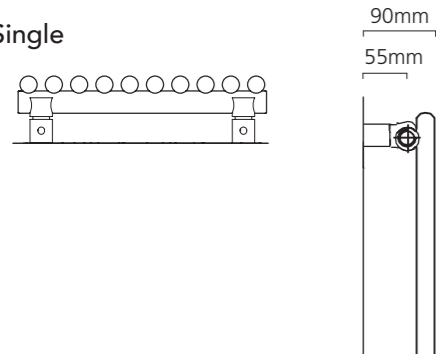

CHAUCER Vertical

- Italian design & manufacture
- 23mm Round Tubes available in 1 height & 4 widths in Single & Double
- Standard White RAL 9016 delivered in 48-72 hours
- 25 RAL colours, 8 special finishes, up to 15 working days (page 11)

Sizes and Prices

Please add 10% to the RAL Colour price to work out your Special Finish price

Dimensions (mm)		Elements	Output Δt 50°C		Product Code	White Ex VAT	White Inc VAT	RAL Colour Ex VAT	RAL Colour Inc VAT	White +Valves Ex VAT	White +Valves Inc VAT	RAL Colour +Valves Ex VAT	RAL Colour +Valves Inc VAT
Height	Width		Watts	Btu's									
Vertical - Single													
1820	300	9	706	2409	CHAU183009SV	£276.00	£331.20	£422.00	£506.40	£344.00	£412.80	£490.00	£588.00
	402	12	941	3211	CHAU184012SV	£314.00	£376.80	£479.00	£574.80	£382.00	£458.40	£547.00	£656.40
	504	15	1176	4013	CHAU185015SV	£351.00	£421.20	£591.00	£709.20	£419.00	£502.80	£659.00	£790.80
	606	18	1411	4814	CHAU186018SV	£386.00	£463.20	£650.00	£780.00	£454.00	£544.80	£718.00	£861.60
Vertical - Double													
1820	300	18	1056	3603	CHAU183018DV	£443.00	£531.60	£603.00	£723.60	£511.00	£613.20	£671.00	£805.20
	402	24	1408	4804	CHAU184024DV ♦	£505.00	£606.00	£697.00	£836.40	£573.00	£687.60	£765.00	£918.00
	504	30	1760	6005	CHAU185030DV	£579.00	£694.80	£874.00	£1,048.80	£647.00	£776.40	£942.00	£1,130.40
	606	36	2111	7203	CHAU186036DV	£650.00	£780.00	£990.00	£1,188.00	£718.00	£861.60	£1,058.00	£1,269.60

*+Valves Prices include a choice of either Chrome or White, angled KINGSTON TRV's, (if you require straight valves please specify)

Actual tube size 23mm

Pipe Centres and Technical Drawings

Single

Single Vertical

Pipe centres left to right = Width plus valves
 Pipe centres from wall = 55mm
 Depth from wall = 90mm

Double

Double Vertical

Pipe centres left to right = Width plus valves
 Pipe centres from wall = 79mm - 89mm
 Depth from wall = 114mm - 124mm