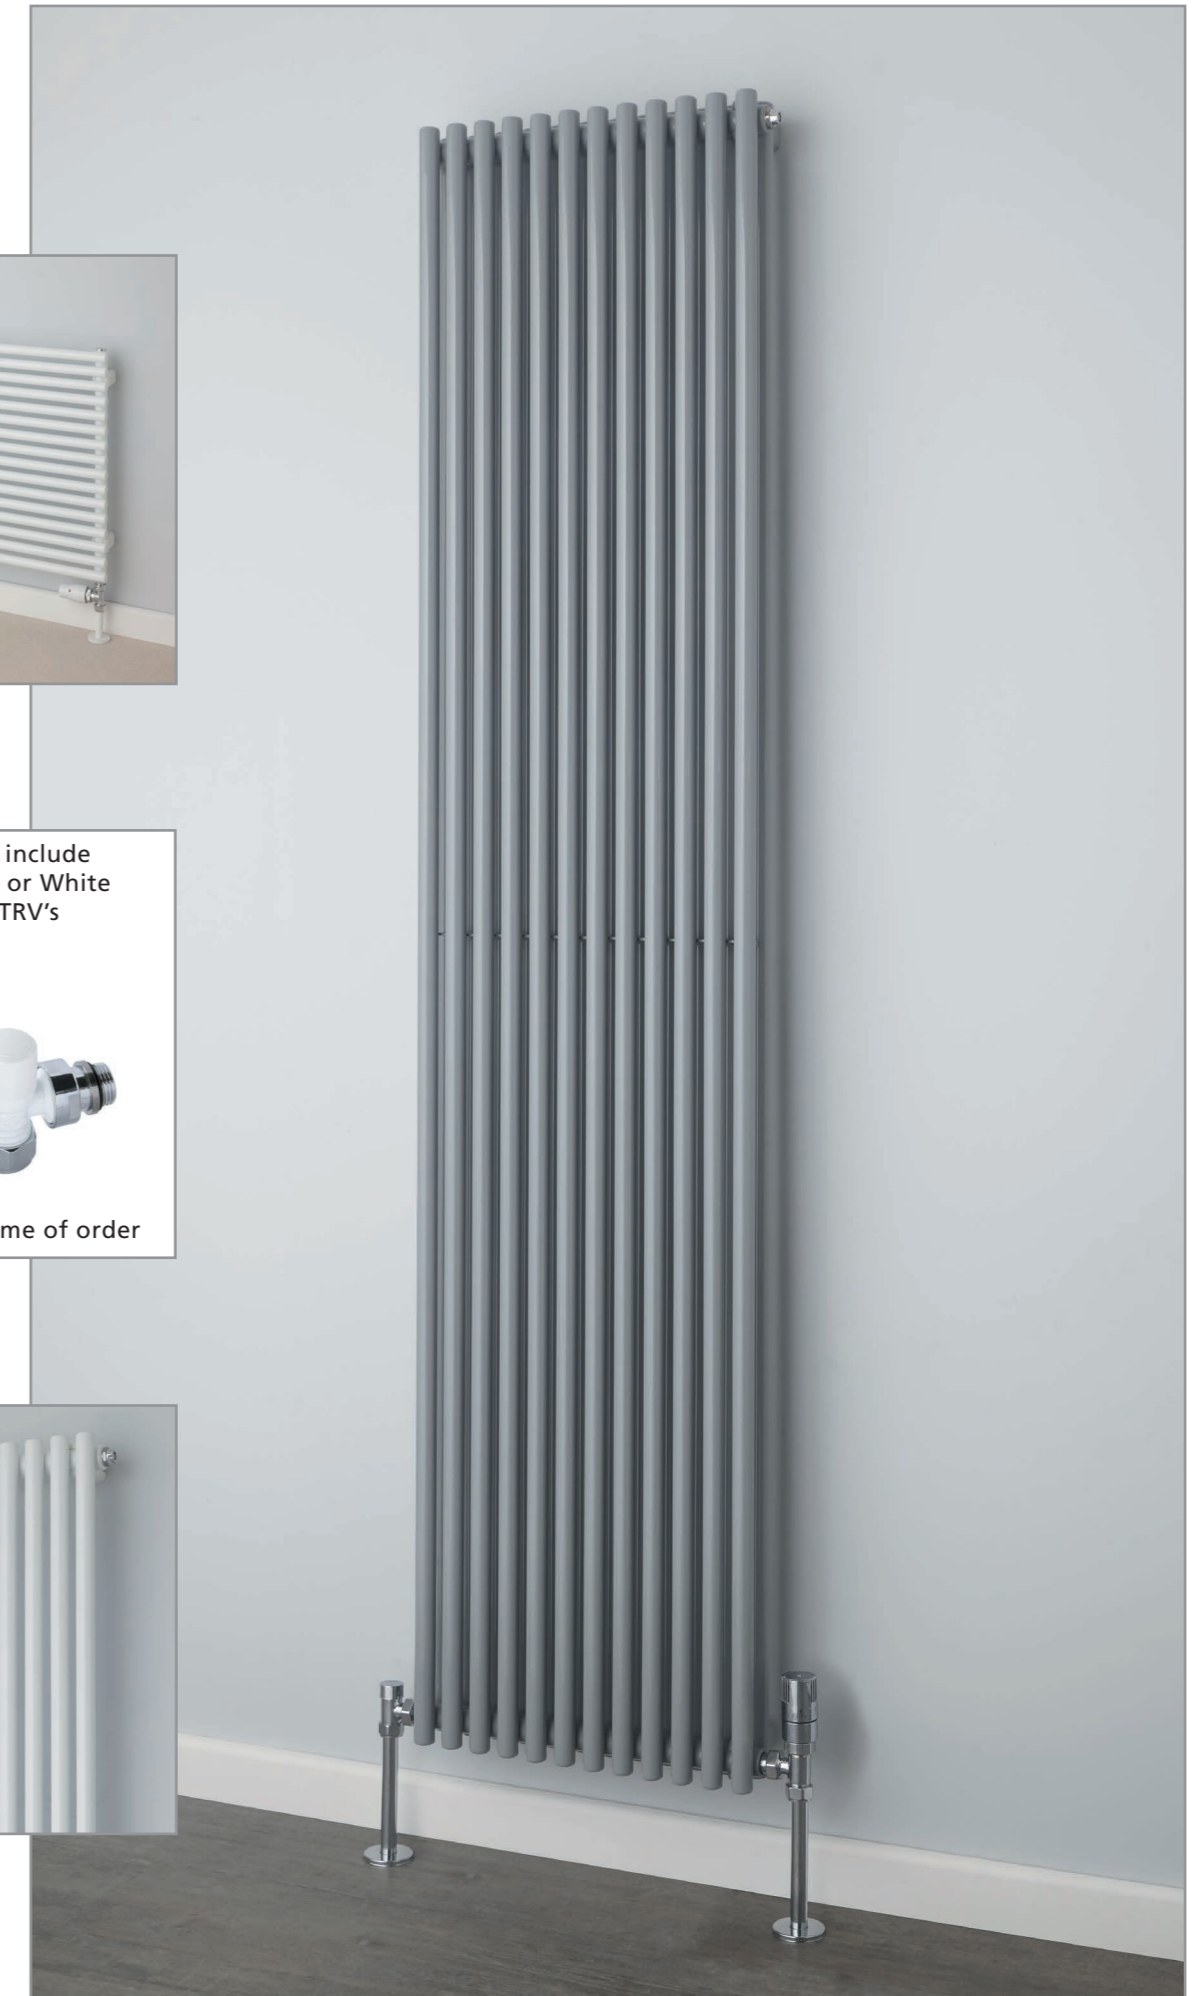

CHAUCER Vertical

- Italian design & manufacture
- 23mm Round Tubes available in 1 height & 4 widths in Single & Double
- Standard White RAL 9016 delivered in 48-72 hours
- 25 RAL colours, 8 special finishes, up to 15 working days (page 11)

*+Valves Prices include a choice of either Chrome or White, angled KINGSTON TRV's, (if you require straight valves please specify)

Actual tube size 23mm

Pipe Centres and Technical Drawings

Single

Single Vertical

Pipe centres left to right = Width plus valves
 Pipe centres from wall = 55mm
 Depth from wall = 90mm

Double

Double Vertical

Pipe centres left to right = Width plus valves
 Pipe centres from wall = 79mm - 89mm
 Depth from wall = 114mm - 124mm

Horizontal (pg.56-57)

+Valves Prices include Angled Chrome or White KINGSTON TRV's

Please specify at time of order

Single Vertical.

♦ CHAU184024DV Double Vertical RAL 7042, 1820mm x 402mm shown with KINGSTON TRV's.